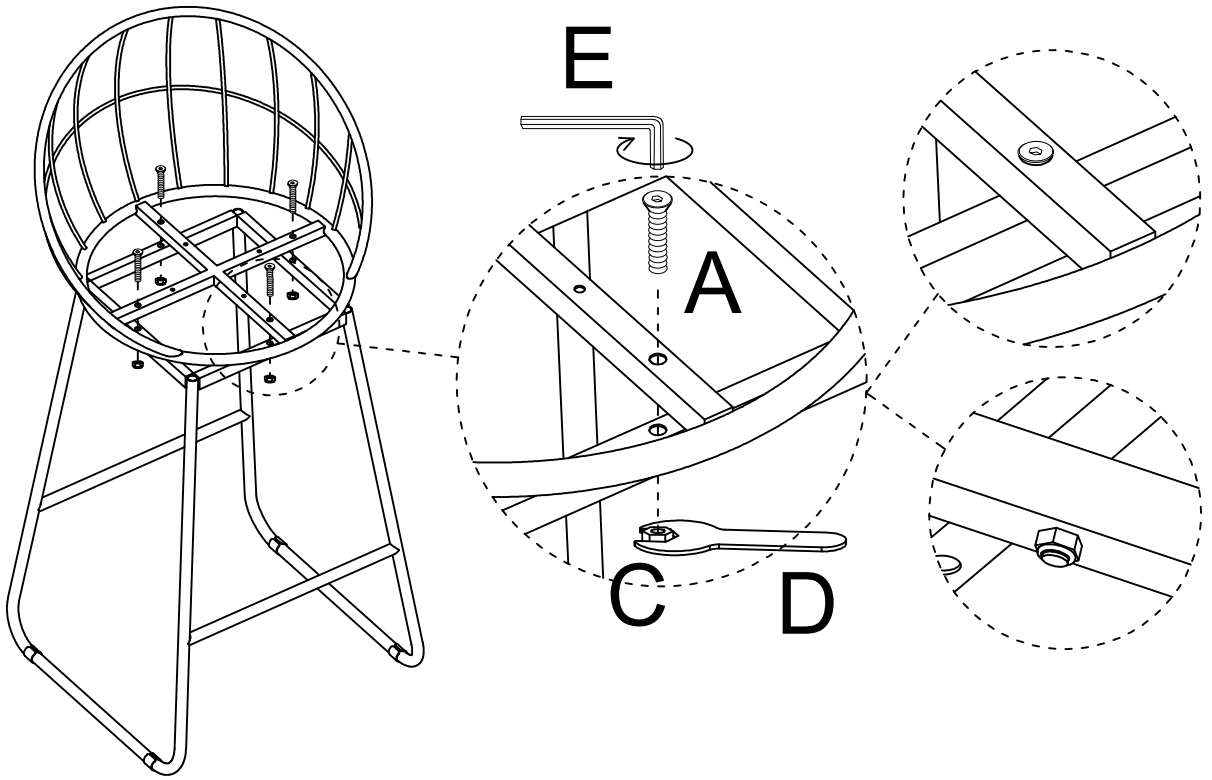

ASSEMBLY INSTRUCTIONS

WF311484AA0

x2

Part List

		
①×2pcs	②×2pcs	③×2pcs

Hardware List

 M6×45mm	 M6×30mm	 M6		
Ⓐ×8pcs	Ⓑ×8pcs	Ⓒ×8pcs	Ⓓ×1pc	Ⓔ×1pc

Step 1

M6×45mm

(A)×8pcs

M6

(C)×8pcs

x2

Step 2

M6×30mm

(B)×8pcs