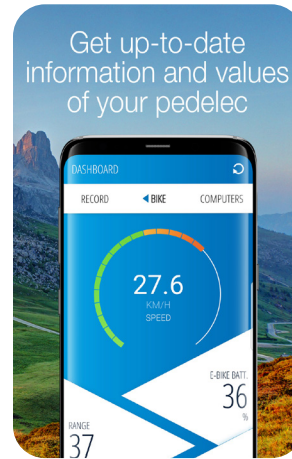

NEUE Funktionen
 Sprachnavigation und
 Apple Watch support

- Funktionen der Apple Watch
- Navigation über die Uhr
 - Anzeige der Computerdaten des Pedelecs
 - Anzeige des Kartenausschnittes

Zum Google Play Store

Zum App Store

FISCHER E-Connect APP

With the FISCHER E-Connect APP you do not only navigate on Europe's cycle paths **FREE OF CHARGE**, it connects to your FISCHER pedelec and displays various current information about your E-Bike.

- Topographic range indicator: Shows on the map exactly how far you can drive, taking into account the topographical conditions, your current driving behaviour and the battery charge level
- The maps of most European countries are available with the APP as offline version free of charge