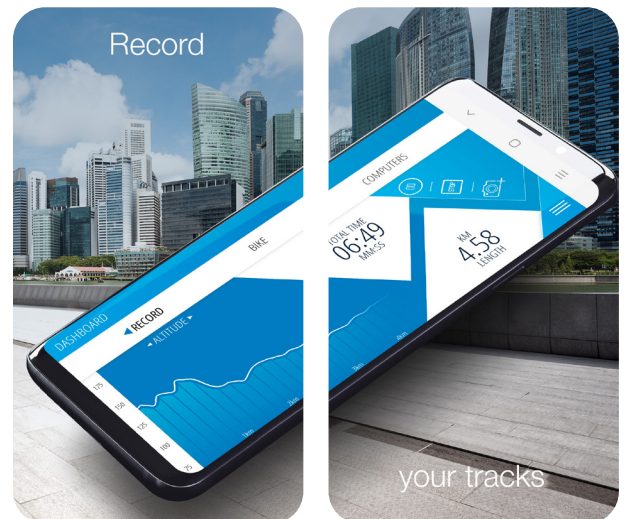

NEUE Funktionen
 Sprachnavigation und
 Apple Watch support

- Funktionen der Apple Watch
- Navigation über die Uhr
 - Anzeige der Computerdaten des Pedelecs
 - Anzeige des Kartenausschnittes

Zum Google Play Store

Zum App Store

FISCHER E-Connect APP

With the FISCHER E-Connect APP you do not only navigate on Europe's cycle paths **FREE OF CHARGE**, it connects to your FISCHER pedelec and displays various current information about your E-Bike.

- Topographic range indicator: Shows on the map exactly how far you can drive, taking into account the topographical conditions, your current driving behaviour and the battery charge level
- The maps of most European countries are available with the APP as offline version free of charge

- Record your routes, save them and export your favourite routes
- An integrated tour manager manages your saved routes
- Import GPX data easily and navigate to your destination via the FISCHER E-Connect APP