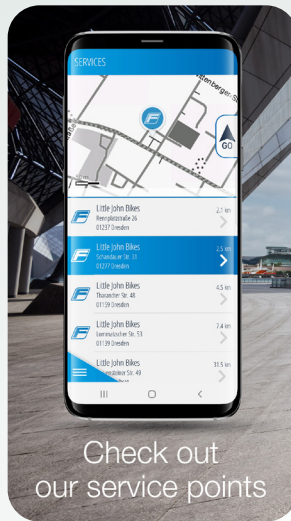

NEUE Funktionen
 Sprachnavigation und
 Apple Watch support

- Funktionen der Apple Watch
- Navigation über die Uhr
 - Anzeige der Computerdaten des Pedelecs
 - Anzeige des Kartenausschnittes

Zum Google Play Store

Zum App Store

FISCHER E-Connect APP

With the FISCHER E-Connect APP you do not only navigate on Europe's cycle paths **FREE OF CHARGE**, it connects to your FISCHER pedelec and displays various current information about your E-Bike.

- Topographic range indicator: Shows on the map exactly how far you can drive, taking into account the topographical conditions, your current driving behaviour and the battery charge level
- The maps of most European countries are available with the APP as offline version free of charge

- Record your routes, save them and export your favourite routes
- An integrated tour manager manages your saved routes
- Import GPX data easily and navigate to your destination via the FISCHER E-Connect APP