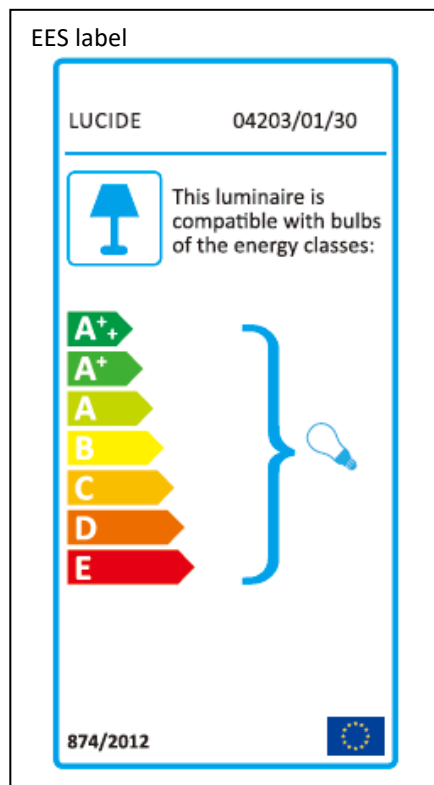

Von der Garantie ausgenommen: 1. Gebrochene Glasteile der Fassung werden nur innerhalb von 14 Tagen ab Kauf durch den Endkunden ersetzt. 2. Normaler Verschleiß, Verfärbungen aufgrund des normalen Gebrauchs. 3. Beschädigungen aufgrund externer Ursachen wie Feuer, Wasser, unsachgemäße Nutzung/ Installation oder Wartung des Produkts.

Kunden müssen das defekte Produkt/Teil und den Originalkaufbeleg einsenden, um Garantieansprüche geltend zu machen.

Deklaracja gwarancji:

LucideNV gwarantuje, że dostarczone produkty będą wolne od defektów materiałowych oraz produkcyjnych przez okres 2 lat od daty zakupu przez użytkownika końcowego, jeżeli urządzenie jest zainstalowane i prawidłowo utrzymywane zgodnie z instrukcją obsługi.

Wyłączenie z gwarancji: 1. Rozbite szkło zostanie wymienione tylko do 14 dni od momentu zakupu przez użytkownika końcowego. 2. Normalne zużycie, utrata koloru w wyniku normalnego użytkowania. 3. Uszkodzenie spowodowane czynnikami zewnętrznymi takimi, jak ogień, woda, nieprawidłowe używanie/ instalacja lub utrzymywanie produktu.

W celu uzyskania gwarancji klient musi zwrócić uszkodzony przedmiot oraz oryginalny dowód zakupu.

Other languages of the manual and further explanations can be found on our website.