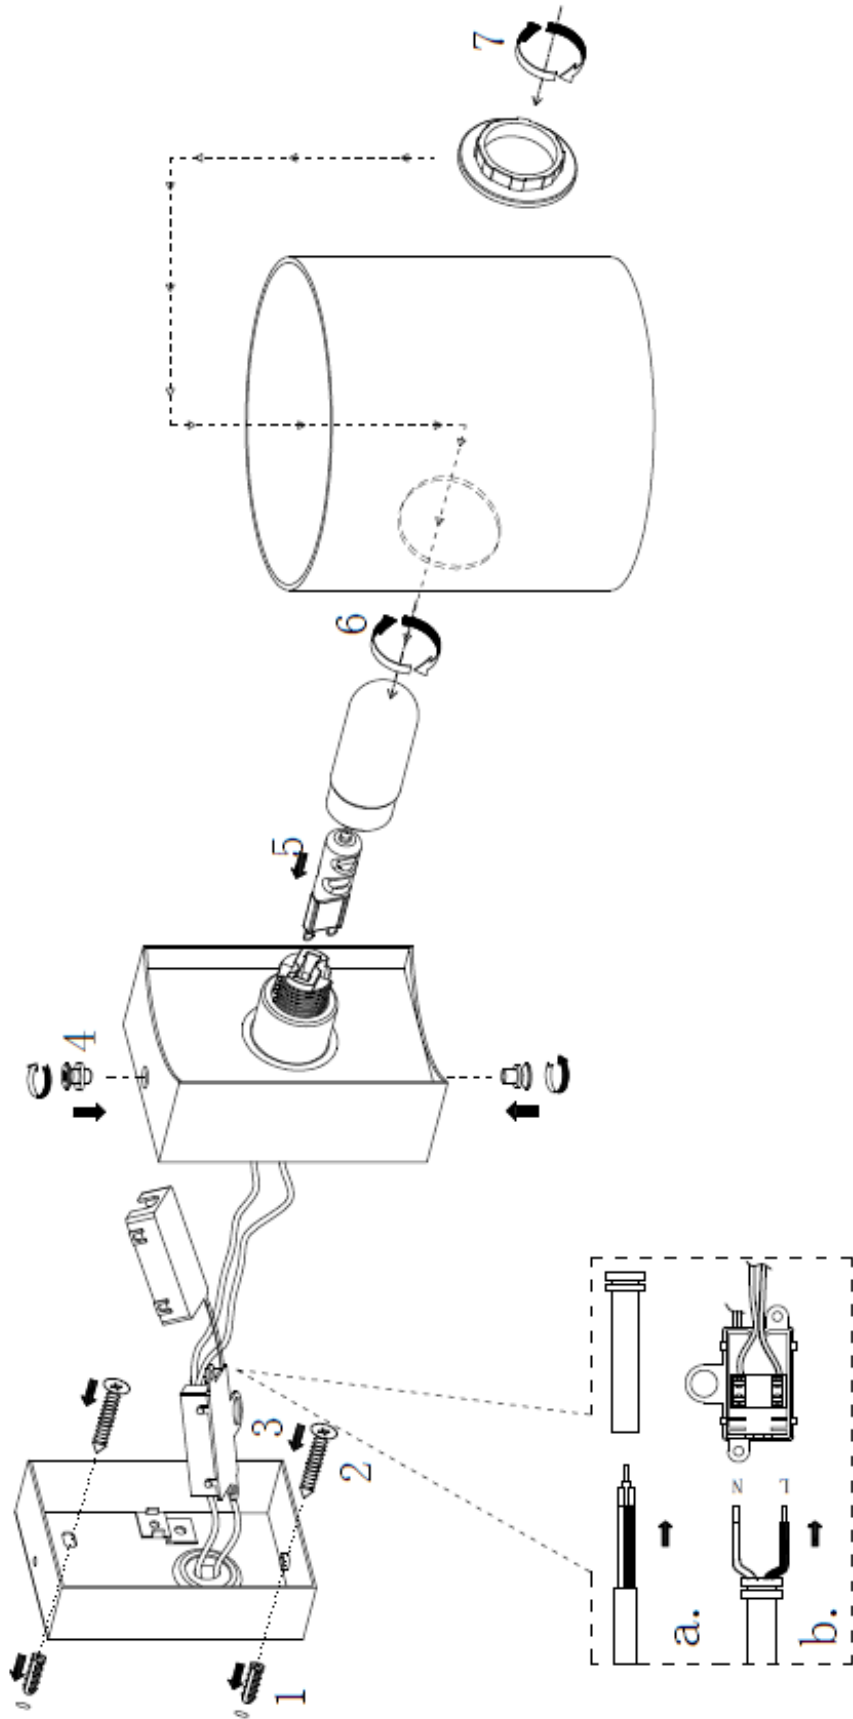

LUCIDE

Item number: 04203/01/30

Technical details

Materials used:	Steel and Opal Glass
Color:	sand black
Dimmable and how is fixture dimmable	
Size:	Height: 12cm
	Length: 15cm
	Width: 12cm
	Net weight: 0.56kg
Power requirements:	220-240V~50HZ
Bulb type and maximum wattage:	G9 MAX.33W
Number of bulbs:	1 x G9
IP degree:	IP44

Fitting wire colour	Household circuit
Blue	Connect to (Neutral- Blue or Black)
Brown	Connect to (Live- Red or Brown or white)

Warranty declaration:

Lucide NV warrants that the products supplied will be free from defects in material and workmanship for a period of 2 years from the date of purchase by the end user, if the item is installed and maintained properly as mentioned in the user manual.