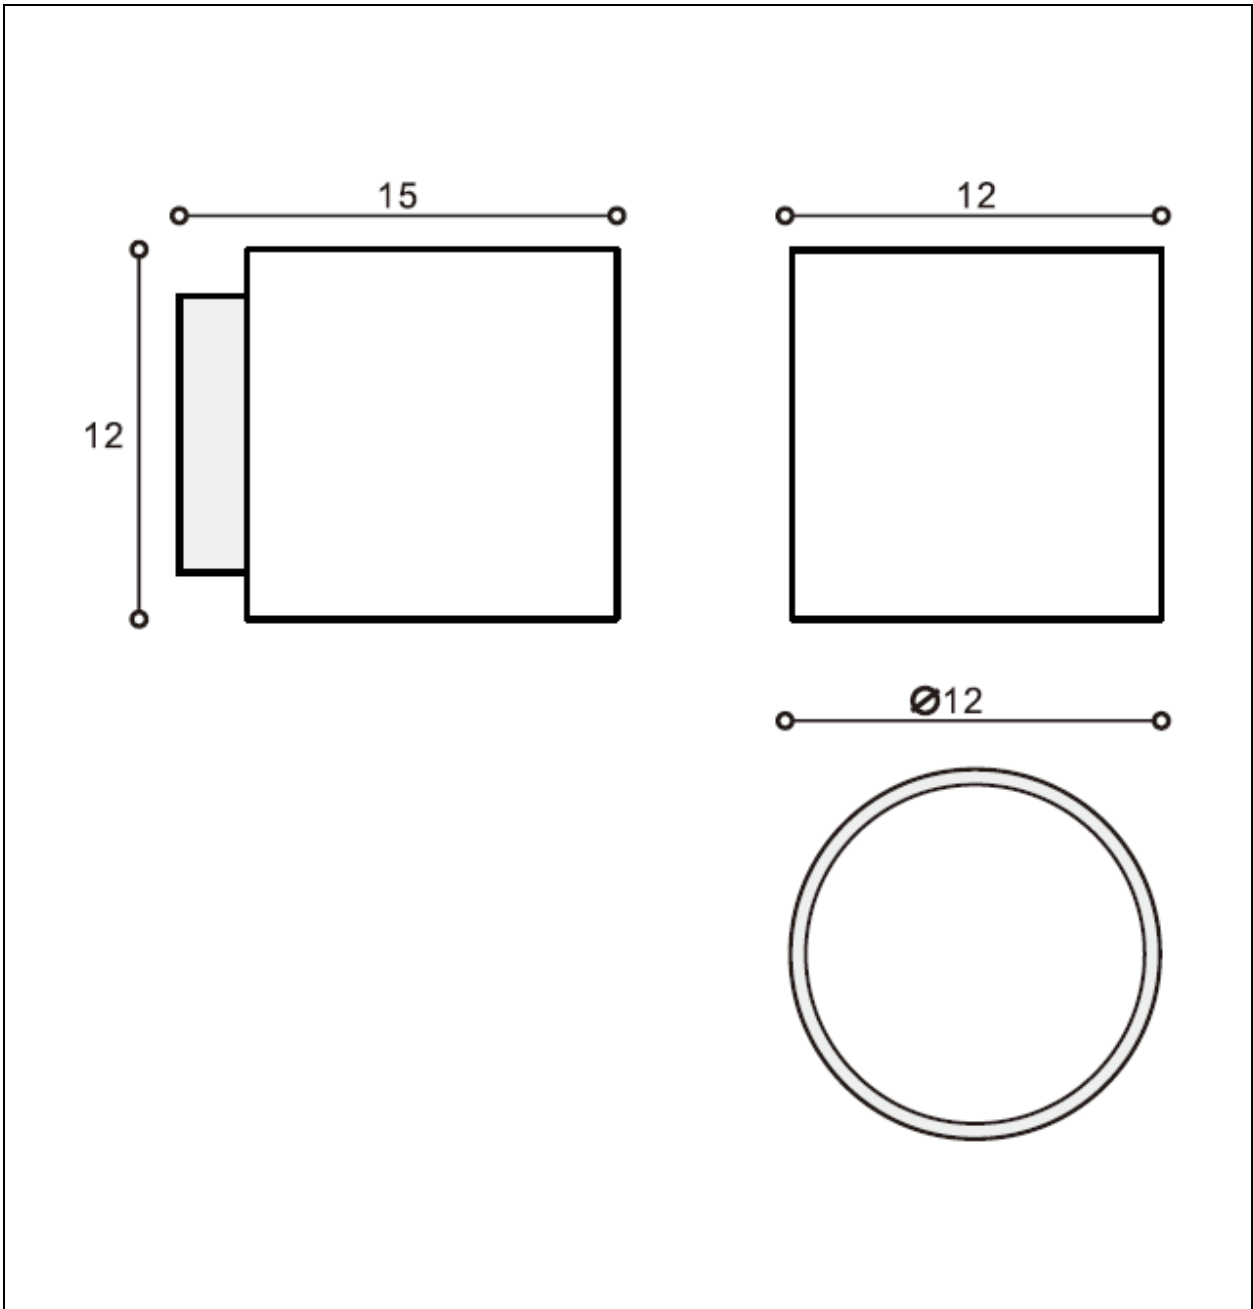

LUCIDE

Item number: 04203/01/30

Technical details

Materials used:	Steel and Opal Glass
Color:	sand black
Dimmable and how is fixture dimmable	
Size:	Height: 12cm
	Length: 15cm
	Width: 12cm
	Net weight: 0.56kg
Power requirements:	220-240V~50HZ
Bulb type and maximum wattage:	G9 MAX.33W
Number of bulbs:	1 x G9
IP degree:	IP44