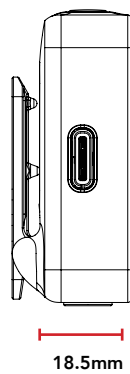

## MECHANICAL SPECIFICATIONS

Weight (grams):	30
Dimensions (millimetres):	Length: 44 Width: 45.3 Height: 18.3
Included Accessories:	2 x Furry Windshields 1 x SC22, 30cm USB-C to USB-C cable
RØDE Software Compatibility:	RØDE Central RØDE Connect RØDE Reporter RØDE Capture

## DIMENSIONS