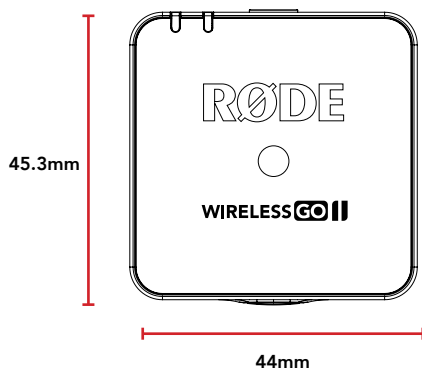

## MECHANICAL SPECIFICATIONS

Weight (grams):	30
Dimensions (millimetres):	Length: 44 Width: 45.3 Height: 18.3
Included Accessories:	2 x Furry Windshields 1 x SC22, 30cm USB-C to USB-C cable
RØDE Software Compatibility:	RØDE Central RØDE Connect RØDE Reporter RØDE Capture

## DIMENSIONS