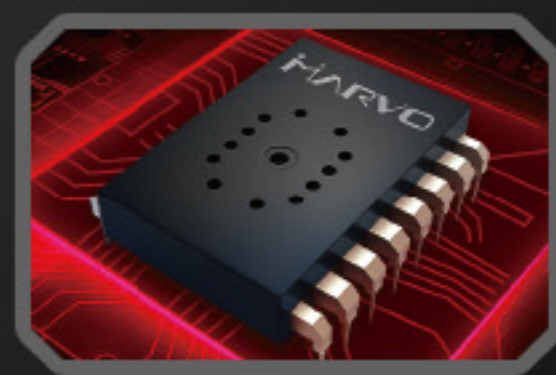

6400 DPI GAMING MOUSE

FACEBOOK Scan Me

M422

- 7D backlit gaming mouse
- DPI: 800-1600-2400-3200-4800-6400
- Buttons: 7D
- Switch rating: 3 million
- Backlight: RGB
- Interface: USB
- Cord length: 1.7M

BACKLIGHT

6 adjustable DPI

7 d keys

6400 DPI high-performance optical gaming sensor

BORN FOR **GAMING**
SCORPION