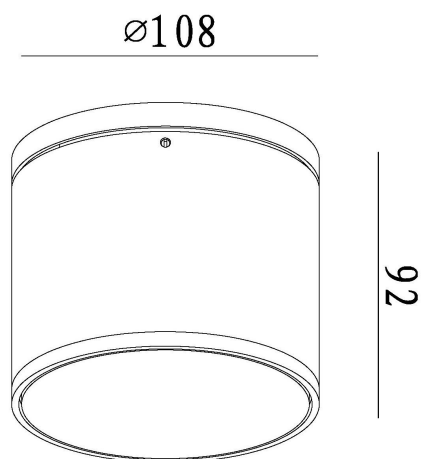

Länge	
Breite	
Höhe	92 mm
Durchmesser	108 mm
Deckenabhängung	
Gewicht	641 g

Sockelmaß

Länge	
Breite	
Höhe	
Durchmesser	100 mm

Artikel Nr.: 730407

Deckenaufbauleuchte, Mob Round I White, Weiß, 220-240V AC/50-60Hz, 9,00 W

Electrical Characteristics

Power	9,00 W
Input voltage	220-240V AC/50-60Hz
Input current	
Base (standard designation)	GX53
Number of bases	1
Power supply unit	
Electronically reversible	not dimmable
Connection possibility	clamp
Protection class I, II, III	I

Article no.: 730407

Surface mounted ceiling lamp, Mob Round I White, white, 220-240V AC/50-60Hz, 9,00 \

Light Direction

Rotating and tilting range	fixed
Angle of inclination	0°
Radiation direction	
Reflector / lense	

Dimensions & Weight

Length	
Width	
Height	92 mm
Diameter	108 mm
Suspensions from ceiling	
Product Weight	641 g

Base dimensions

Length	
Width	
Height	
Diameter	100 mm

Article no.: 730407

Surface mounted ceiling lamp, Mob Round I White, white, 220-240V AC/50-60Hz, 9,00 \