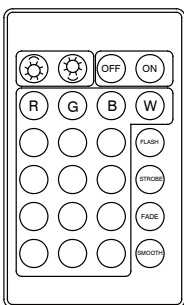

C

D

E

F

Brightness +	Brightness -	Shut down the load OFF	Open load ON
Static red R	Static green G	Static blue B	Static white W
Static orange	Static light green	Static deep blue	Three color jump
Static dark yellow	Static cyan	Static brown	Three color gradient
Static yellow	Static light blue	Static purple orchid	Seven color gradient
Static yellow	Static sky blue	Static purple	Seven colour jump to change