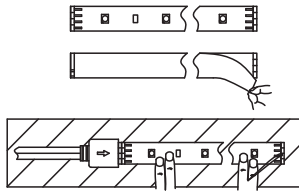

2x

PLIR 04/18

A

706.90: driver 12VA
789.78: driver 24VA
789.79_80: driver 36VA

706.90: 1.5m
789.78: 5m
789.79: 7.5m
789.80: 10m

+12V

100mm

B

C

D

E

F

Brightness +	Brightness -	Shut down the load OFF	Open load ON
Static red R	Static green G	Static blue B	Static white W
Static orange	Static light green	Static deep blue	Three color jump
Static dark yellow	Static cyan	Static brown	Three color gradient
Static yellow	Static light blue	Static purple orchid	Seven color gradient
Static yellow	Static sky blue	Static purple	Seven colour jump to change