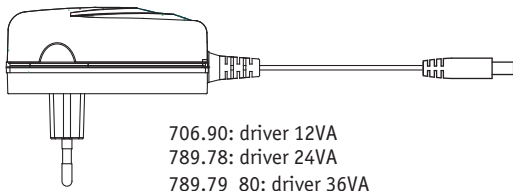

2x

PLIR 04/18

A

706.90: driver 12VA
789.78: driver 24VA
789.79_80: driver 36VA

706.90: 1.5m
789.78: 5m
789.79: 7.5m
789.80: 10m

+12V

100mm

B