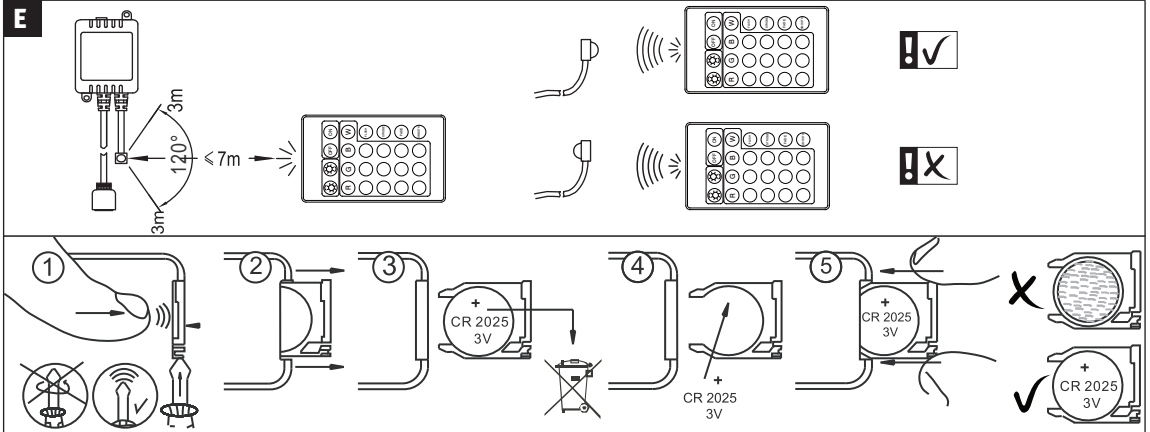

Paulmann

IP20

Info

www.paulmann.com

Paulmann Licht GmbH
Quezinger Feld 2
31832 Springe
Germany

www.paulmann.com

Art.-Nr.: **789.78**
789.79
789.80
706.90

706.90_789.78

1x

1x

1x

1x

789.79_789.80

1x

1x

1x

2x

PLIR 04/18

A

706.90: driver 12VA
789.78: driver 24VA
789.79_80: driver 36VA

706.90: 1.5m
789.78: 5m
789.79: 7.5m
789.80: 10m

+12V

100mm

B

C

D

E

F

Brightness +	Brightness -	Shut down the load OFF	Open load ON
Static red R	Static green G	Static blue B	Static white W
Static orange	Static light green	Static deep blue	Three color jump
Static dark yellow	Static cyan	Static brown	Three color gradient
Static yellow	Static light blue	Static purple orchid	Seven color gradient
Static yellow	Static sky blue	Static purple	Seven colour jump to change