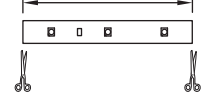

2x

PLIR 04/18

A

706.90: driver 12VA
789.78: driver 24VA
789.79_80: driver 36VA

706.90: 1.5m
789.78: 5m
789.79: 7.5m
789.80: 10m

+12V

100mm

B

C

D

E

F

Brightness +	Brightness -	Shut down the load OFF	Open load ON
Static red R	Static green G	Static blue B	Static white W
Static orange	Static light green	Static deep blue	Three color jump
Static dark yellow	Static cyan	Static brown	Three color gradient
Static yellow	Static light blue	Static purple orchid	Seven color gradient
Static yellow	Static sky blue	Static purple	Seven colour jump to change