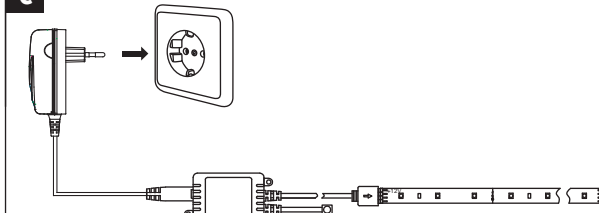

2x

PLIR 04/18

A

706.90: driver 12VA
789.78: driver 24VA
789.79_80: driver 36VA

706.90: 1.5m
789.78: 5m
789.79: 7.5m
789.80: 10m

+12V

100mm

B

C

D

E

F

Brightness +	Brightness -	Shut down the load OFF	Open load ON
Static red R	Static green G	Static blue B	Static white W
Static orange	Static light green	Static deep blue	Three color jump
Static dark yellow	Static cyan	Static brown	Three color gradient
Static yellow	Static light blue	Static purple orchid	Seven color gradient
Static yellow	Static sky blue	Static purple	Seven colour jump to change