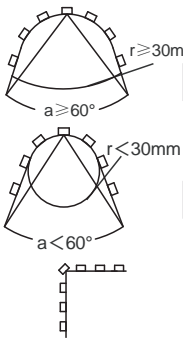

Paulmann

IP20

Info

www.paulmann.com

Paulmann Licht GmbH
Quezinger Feld 2
31832 Springe
Germany

www.paulmann.com

Art.-Nr.: **789.78**
789.79
789.80
706.90

706.90_789.78

1x

1x

1x

1x

789.79_789.80

1x

1x

1x

2x

PLIR 04/18

A

706.90: driver 12VA
789.78: driver 24VA
789.79_80: driver 36VA

706.90: 1.5m
789.78: 5m
789.79: 7.5m
789.80: 10m

+12V

100mm

B

C

D

E

F

Brightness +	Brightness -	Shut down the load OFF	Open load ON
Static red R	Static green G	Static blue B	Static white W
Static orange	Static light green	Static deep blue	Three color jump
Static dark yellow	Static cyan	Static brown	Three color gradient
Static yellow	Static light blue	Static purple orchid	Seven color gradient
Static yellow	Static sky blue	Static purple	Seven colour jump to change