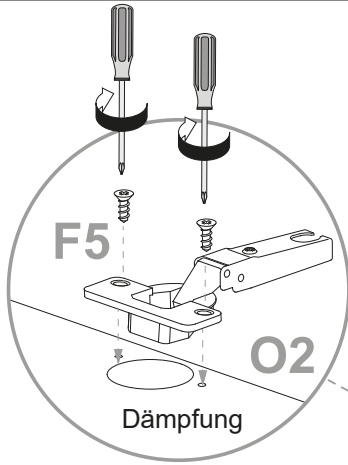

GB Safety instructions
The triangle reminds you during the installation of the following notes.

1 Assembly must be carried out by qualified personnel. If it is not carried out correctly, the product may tip over or fall, damaging people or things. Because there are walls of different materials, the screws for fixing to the wall are not including. To choose the right fastening accessories, contact a local dealer.

17

18

19

- A2**

Ø15x10mm n.2
- B**

n.2
- L7**

Ø10 n.2

20

21

22

23

- F5**
Ø3,5x16mm n.16
- O2**
12 mm
Dämpfung n.3
- O3**
12 mm
n.5
- L7**
Ø10 n.6

24

25