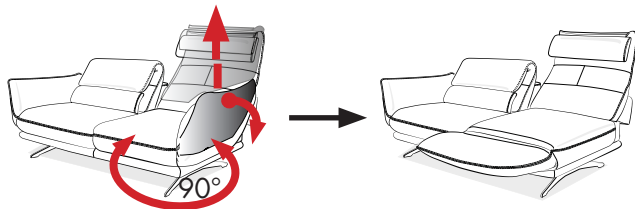

### Assembly instruction

Refer to instruction manual/booklet.

Further information about the product can be found on the internet.

	<p>20 - 23°C</p> <p>min. 30 cm</p> <p>40 - 60%</p>	
	<p>2x pro Drehsitz!</p>	