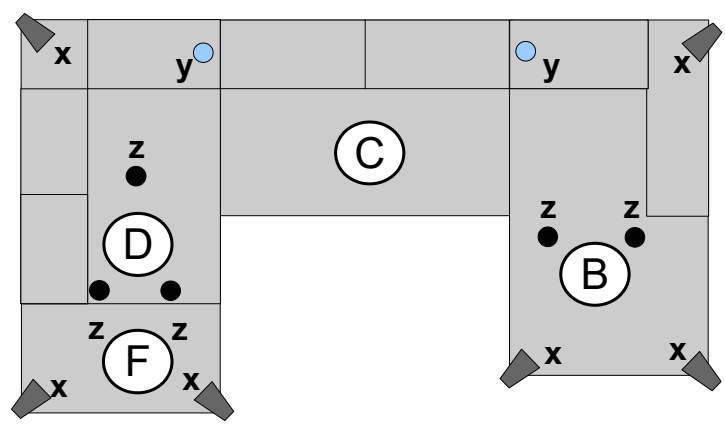

PT

INSTRUÇÕES DE MONTAGEM
MANUAL DO USUÁRIO

HR

UPUTE ZA MONTAŽU
UPUTE ZA UPOTREBU

0064

L

R

y _{H-120/150} X1	Z _{H-120/150} X2	q M6*25 X12	i L-4 X1	X _{H-120/150} X3	[mm]
---	---	---------------------------	------------------------	---	------

y _{H-120/150} X1	Z _{H-120/150} X3	q M6*25 X12	i L-4 X1	X _{H-120/150} X3
---	---	---------------------------	------------------------	---

y ^{H-120/150} 	Z ^{H-120/150} 	X ^{H-120/150} 	q M6*25 	i L-4 
X2	X5	X6	X24	X1