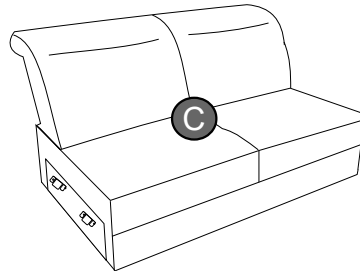

L

R

y_{H-120/150} X1	Z_{H-120/150} X2	q M6*25 X12	i L-4 X1	X_{H-120/150} X3	[mm]

y_{H-120/150} X1	Z_{H-120/150} X3	q M6*25 X12	i L-4 X1	X_{H-120/150} X3