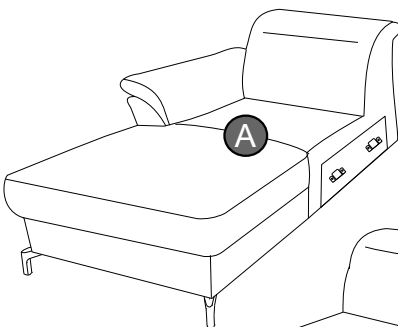

L

R

y_{H-120/150} X1	Z_{H-120/150} X2	q M6*25 X12	i L-4 X1	X_{H-120/150} X3	[mm]

y_{H-120/150} X1	Z_{H-120/150} X3	q M6*25 X12	i L-4 X1	X_{H-120/150} X3