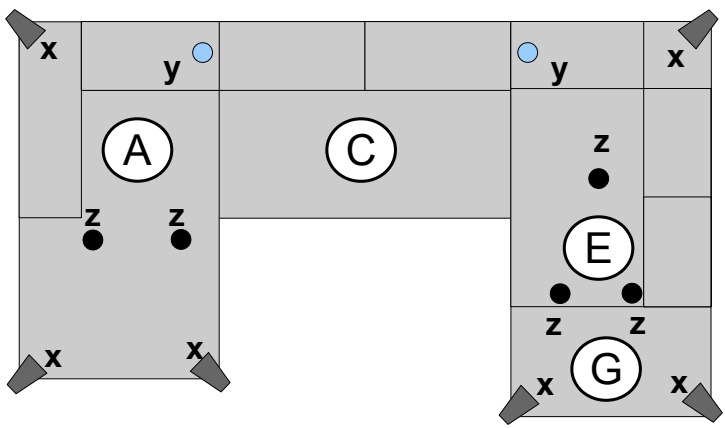

PT

INSTRUÇÕES DE MONTAGEM
MANUAL DO USUÁRIO

HR

UPUTE ZA MONTAŽU
UPUTE ZA UPOTREBU

0064

L

R

y _{H-120/150} X1	Z _{H-120/150} X2	q M6*25 X12	i L-4 X1	X _{H-120/150} X3	[mm]
---	---	---------------------------	------------------------	---	------

y _{H-120/150} X1	Z _{H-120/150} X3	q M6*25 X12	i L-4 X1	X _{H-120/150} X3
---	---	---------------------------	------------------------	---

y ^{H-120/150} 	Z ^{H-120/150} 	X ^{H-120/150} 	q M6*25 	i L-4 
X2	X5	X6	X24	X1