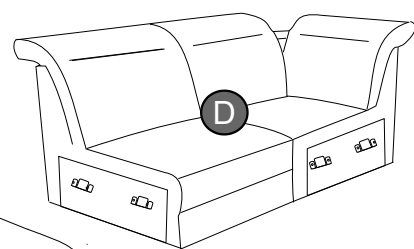

L

R

y_{H-120/150} X1	Z_{H-120/150} X2	q M6*25 X12	i L-4 X1	X_{H-120/150} X3	[mm]

y_{H-120/150} X1	Z_{H-120/150} X3	q M6*25 X12	i L-4 X1	X_{H-120/150} X3