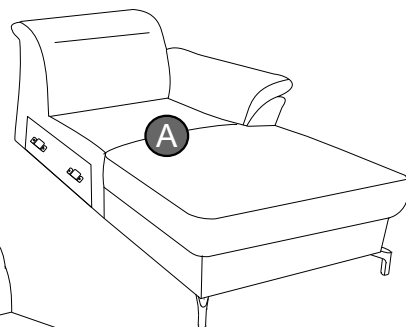

L

R

y_{H-120/150} X1	Z_{H-120/150} X2	q M6*25 X12	i L-4 X1	X_{H-120/150} X3	[mm]

y_{H-120/150} X1	Z_{H-120/150} X3	q M6*25 X12	i L-4 X1	X_{H-120/150} X3