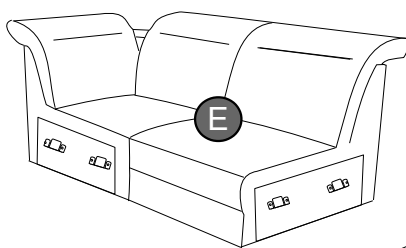

L

R

y_{H-120/150} X1	Z_{H-120/150} X2	q M6*25 X12	i L-4 X1	X_{H-120/150} X3	[mm]

y_{H-120/150} X1	Z_{H-120/150} X3	q M6*25 X12	i L-4 X1	X_{H-120/150} X3