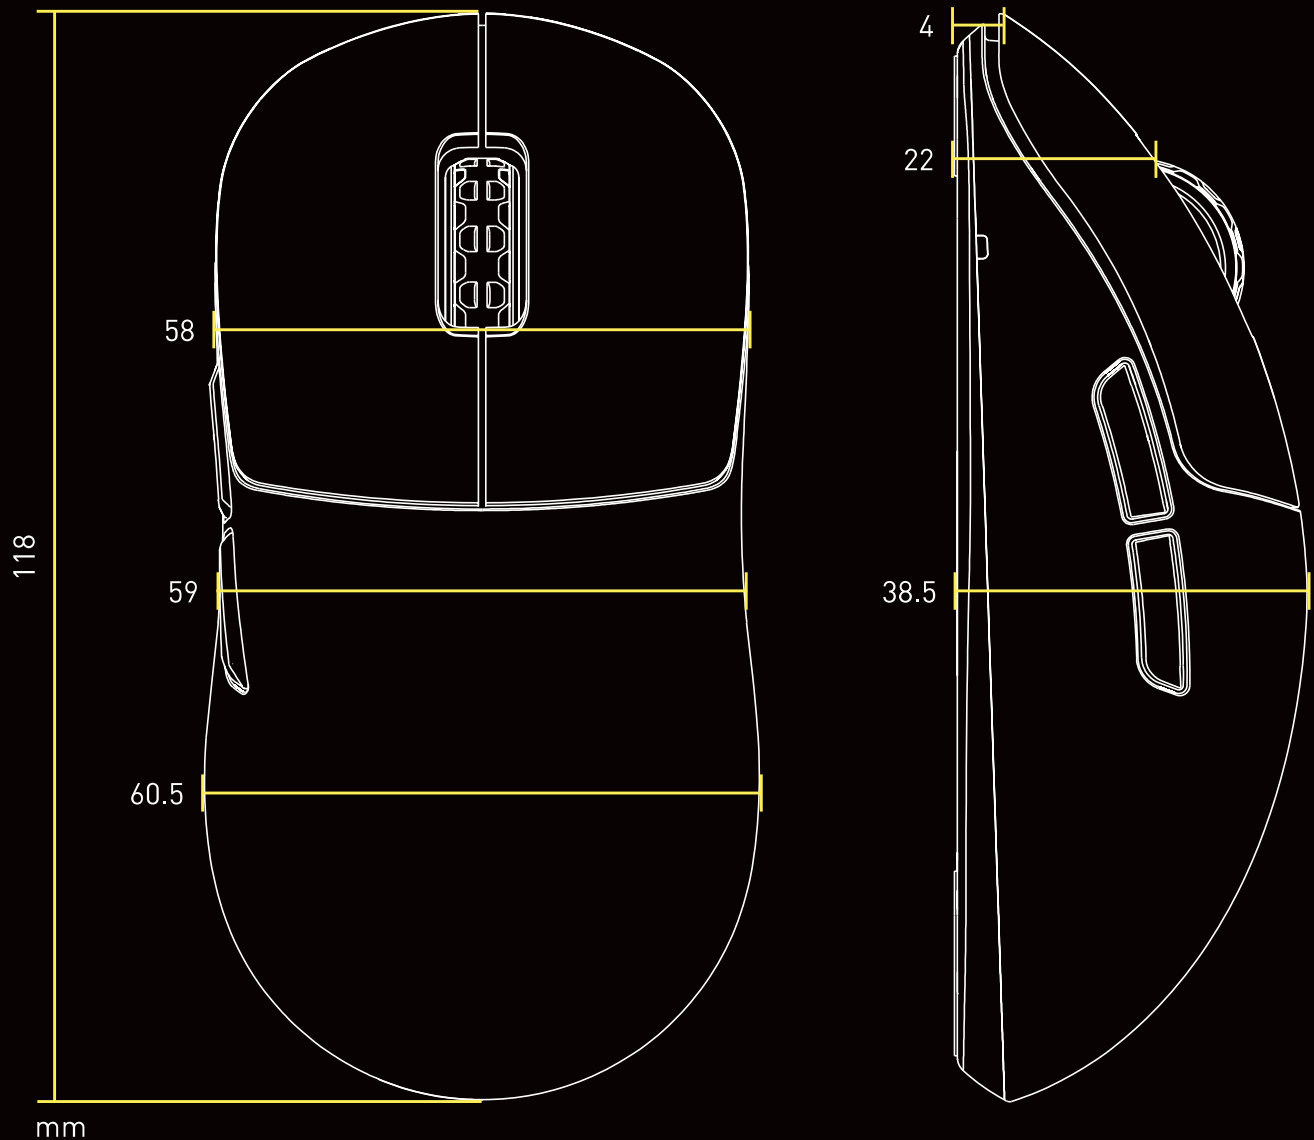

WINNING INGREDIENTS:

Shape: Unique symmetrical shape

Sensor: Pixart 3395 optical gaming sensor

Weight: 55 g

Main switches: Kailh GM 8.0

Glides: PTFE

Surface: Matte, textured

Settings: On-the-fly, no software needed

CPI settings: 400–26 000

Polling rate: 125/500/1000 Hz

Lift-off distance: 1 mm / 2 mm

Debounce time: 2/4/8/12 ms

IPS: 650

Max acceleration: 50 G

Connection: 2.4 GHz wireless / USB

Connector: USB-A to USB-C cable + Adapter + Dongle

Cable type: 1.8 m Xtrfy EZcord® Pro

Battery: 300 mA (up to 75 h*)

OS: Win XP/Mac OSX 10.1 or later

Warranty EU/US/ASIA: 2/1/1 years

* Depending on Hz and playstyle