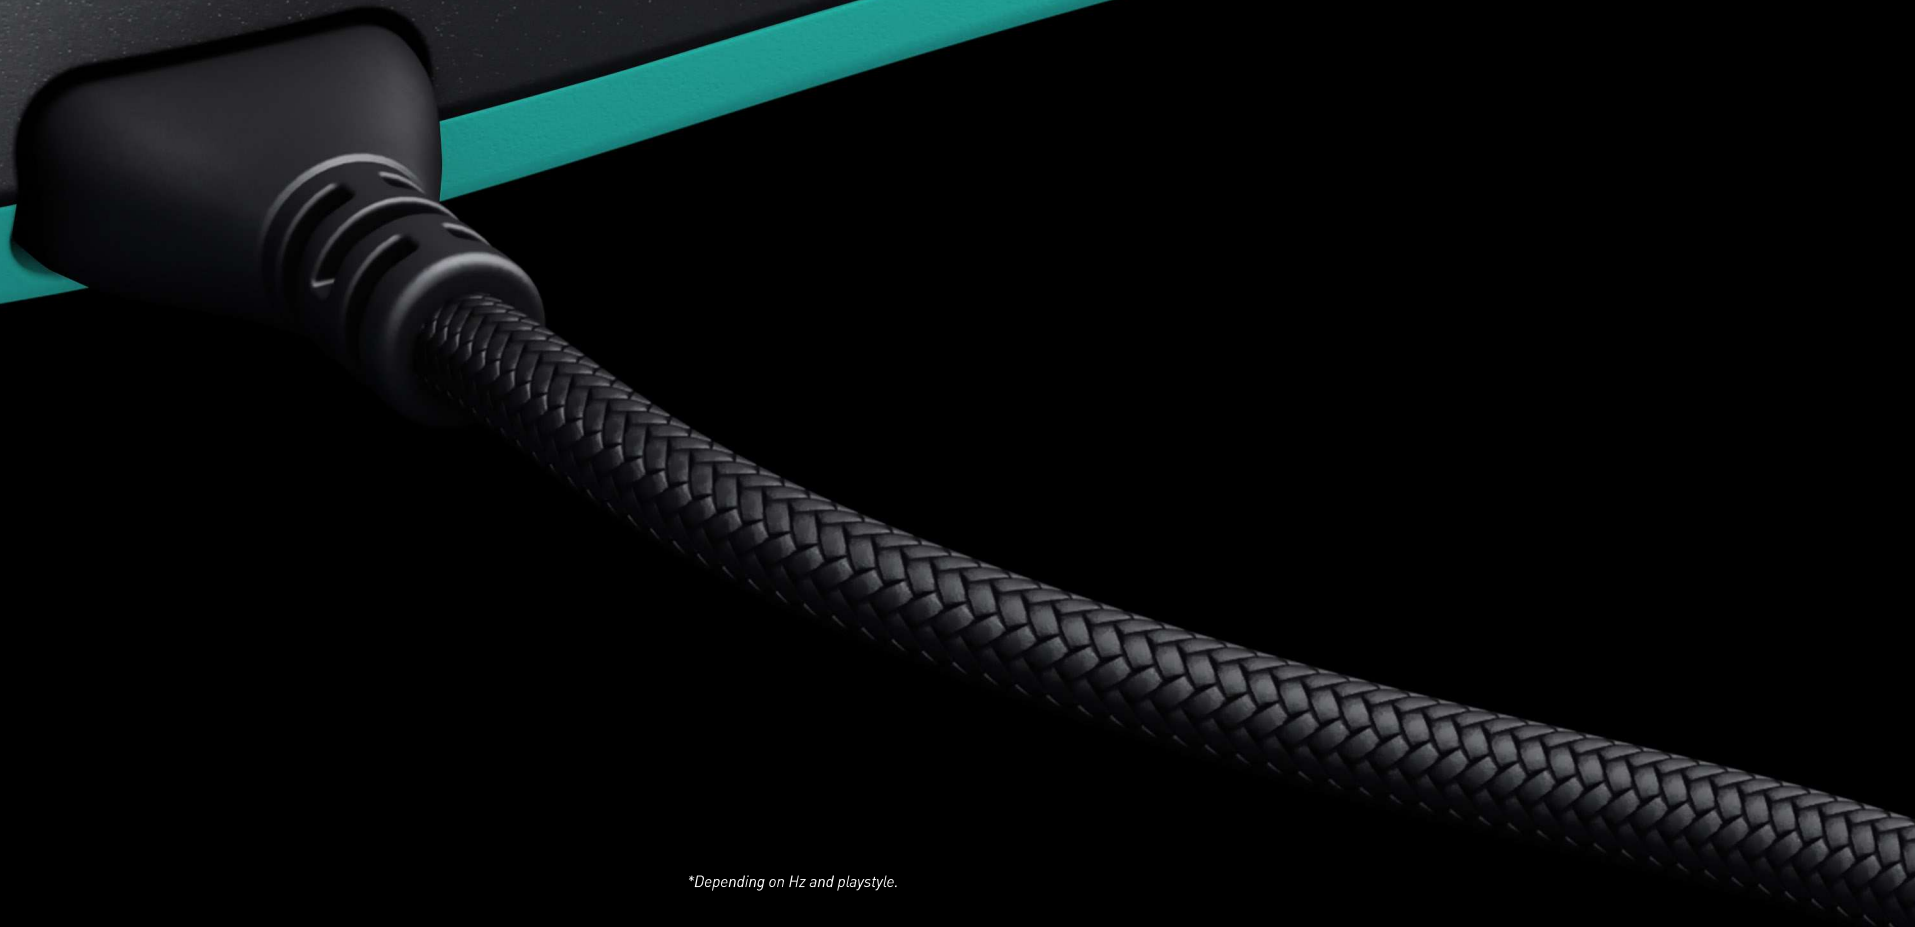

PLAY FOR 75 HOURS. CHARGE IT FOR 2.

The battery has got you covered during those all-weekend LANs and marathon streams, with a playtime of up to 75 hours* per charge.

*Depending on Hz and playstyle.