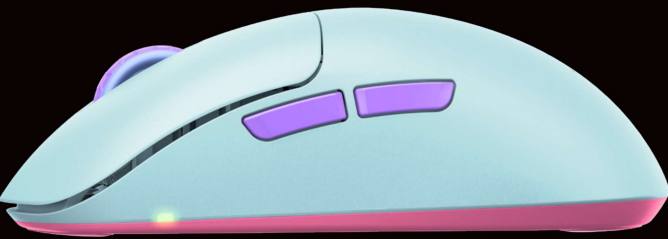

FROSTY MINT.