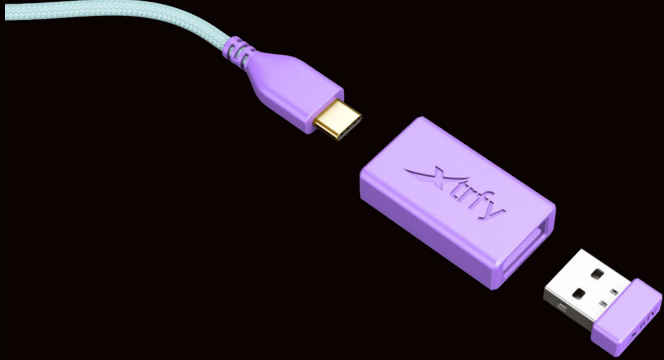

FROSTY MINT.