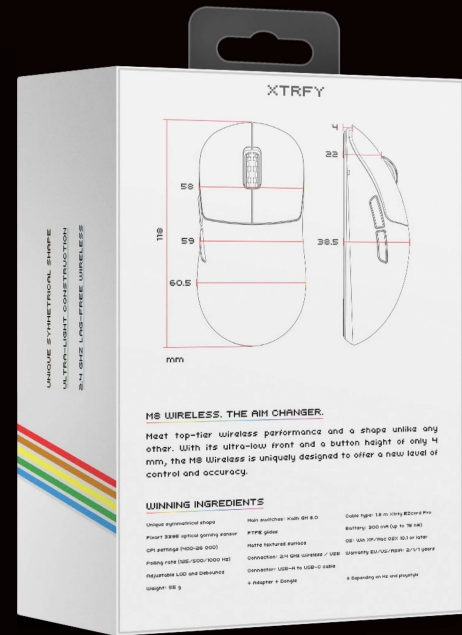

FROSTY MINT.

FROSTY PURPLE.

RETRO.

WINNING INGREDIENTS:

Shape: Unique symmetrical shape

Sensor: Pixart 3395 optical gaming sensor

Weight: 55 g

Main switches: Kailh GM 8.0

Glides: PTFE

Surface: Matte, textured

Settings: On-the-fly, no software needed

CPI settings: 400–26 000

Polling rate: 125/500/1000 Hz

Lift-off distance: 1 mm / 2 mm

Debounce time: 2/4/8/12 ms

IPS: 650