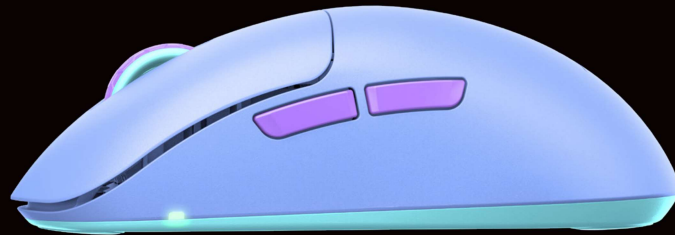

FROSTY PURPLE.