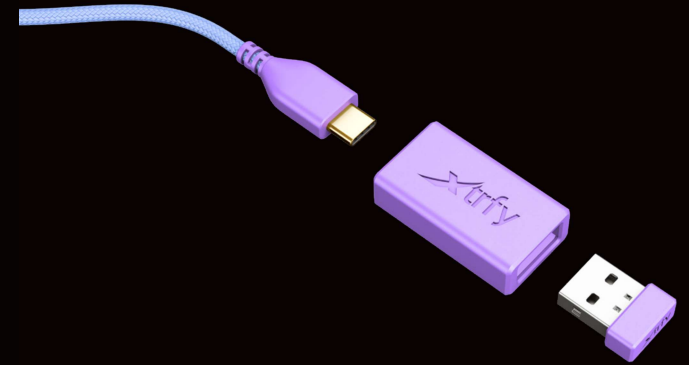

FROSTY PURPLE.