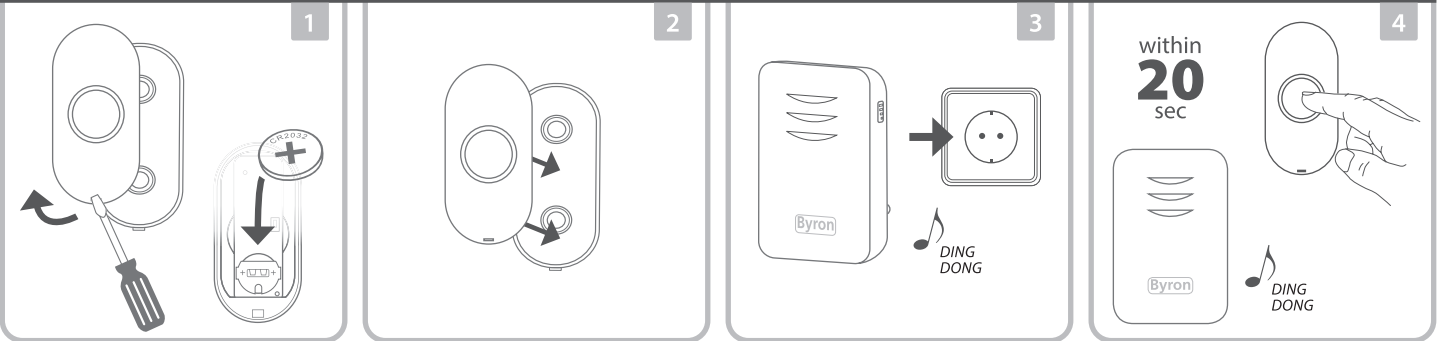

FIRST SET-UP | ERSTEINRICHTUNG | PREMIÈRE CONFIGURATION | EERSTE INSTALLATIE | PRIMO SET-UP | PRIMERA CONFIGURACIÓN