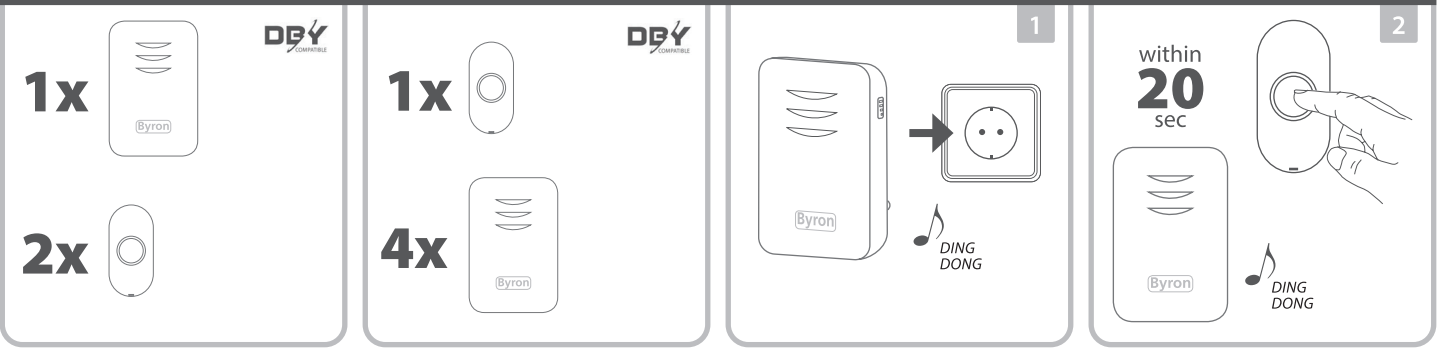

PAIRING MULTIPLE CHIMES | KOPPELN MEHRERER KLINGELN | JUMELAGE DE PLUSIEURS CARILLONS | MEERDERE DEURBELLEN KOPPELEN | ACCOPPIAMENTO MULTIPLO | EMPAREJANDO MÚLTIPLES TIMBRES