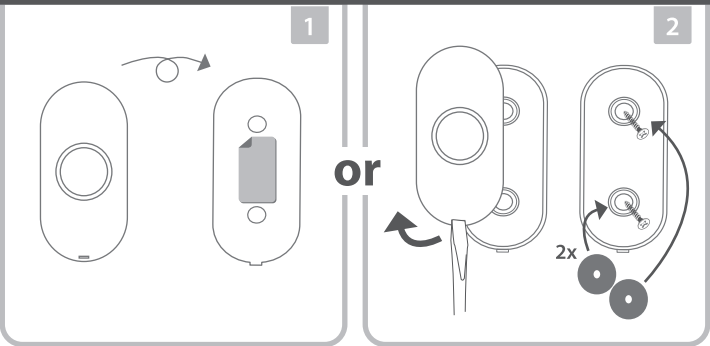

INSTALLATION | INSTALLATION | INSTALLATION | INSTALLATIE | INSTALLAZIONE | INSTALACIÓN