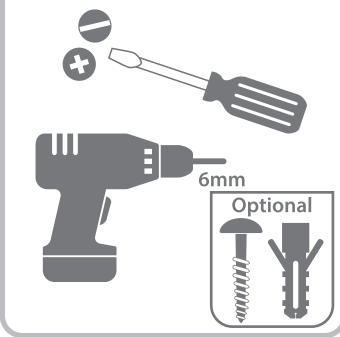

NEEDED TO START (EXCL.)