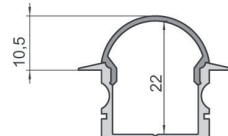

cover

P-01-15 - plan

end caps

F-01-15 - flat

H-01-15 - high

R-01-15 - round

fixation clamp - 15

987008 set, 2 pieces