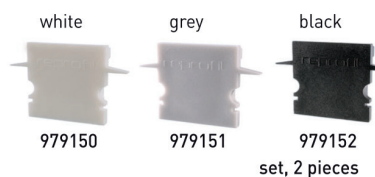

- 975162 1m, mat-black brushed
- 975163 2m, mat-black brushed

- 975164 1m, mat white
- 975165 2m, mat white

- 975166 1m, aluminum brushed
- 975167 2m, aluminum brushed

**Article no.: 975160 - 975167**

Aluminium profile, ET-02-15, high T-profile for 15 - 16,3 mm LED Stripes

cover

P-01-15 - plan

end caps

F-01-15 - flat

H-01-15 - high

R-01-15 - round

fixation clamp - 15

987008 set, 2 pieces