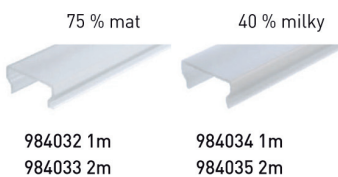

cover

P-01-15 - plan

end caps

F-01-15 - flat

H-01-15 - high

R-01-15 - round

fixation clamp - 15

987008 set, 2 pieces