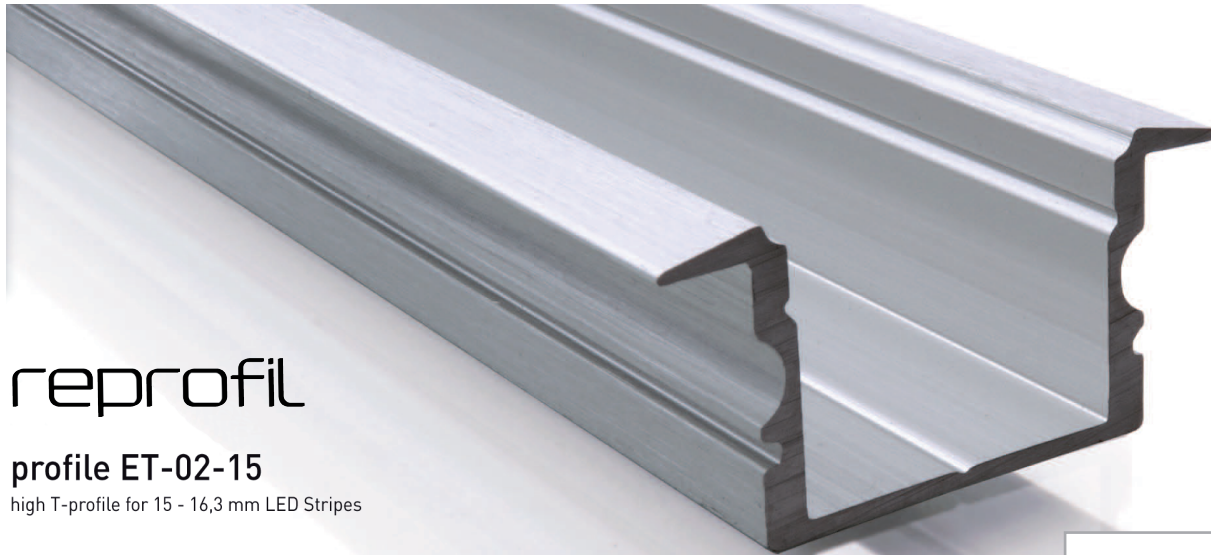

Article no.: 975160 - 975167

Aluminium profile, ET-02-15, high T-profile for 15 - 16,3 mm LED Stripes

reprofil

profile ET-02-15

high T-profile for 15 - 16,3 mm LED Stripes

Information

- for LED stripes to 16.3 mm width
- in two different lengths 1m / 2m
- in 4 different colors
- a profile height of only 15 mm
- high quality aluminum profiles
- high fitting accuracy
- recessed profile for quick installation
- for interior lighting
- protection of LED Stripes by external influences
- large range of accessories

Application

- indirect lighting, accent lighting
- architecture
- wall, ceiling, floor
- for covering of abutting edges light bar
- furniture, kitchen
- fairs, advertising

Advantages

- brand quality from Reprofil
- continuous quality control, high quality aluminum
- homogeneous lighting effect, no dazzle with matching covers
- passive cooling of the LED strips
- for the use of rigid and flexible LED strips
- small in size
- high quality modern and timeless design
- easy installation
- can be easily shortened by own work

mounting

- fixation clamps (to be ordered separately)
- mounting glue, heat resistant double-sided adhesive tape or countersunk screws (not in range)