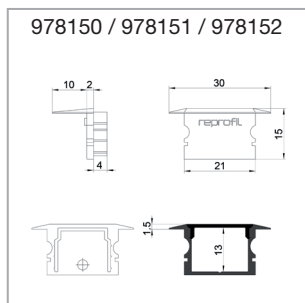

Artikel Nr.: 975160 - 975167

Aluminium Profil, ET-02-15, hohes T-Profil für 15 - 16,3 mm LED Stripes

Abdeckungen

P-01-15 - Plan

95 % klar	75 % matt	40 % milchig
983030 1m 983031 2m	983032 1m 983033 2m	983034 1m 983035 2m

Endkappen

weiß	grau	schwarz
978150	978151 Set, 2 Stück	978152

F-01-15 - Flach

95 % klar	75 % matt	40 % milchig
983530 1m 983531 2m	983532 1m 983533 2m	983534 1m 983535 2m

weiß	grau	schwarz
978650	978651 Set, 2 Stück	978652

H-01-15 - Hoch

75 % matt	40 % milchig
984032 1m 984033 2m	984034 1m 984035 2m

weiß	grau	schwarz
979150	979151 Set, 2 Stück	979152

R-01-15 - Rund

75 % matt	40 % milchig
984532 1m 984533 2m	984534 1m 984535 2m

weiß	grau	schwarz
979650	979651 Set, 2 Stück	979652

Halteklammer - 15

987008 Set, 2 Stück