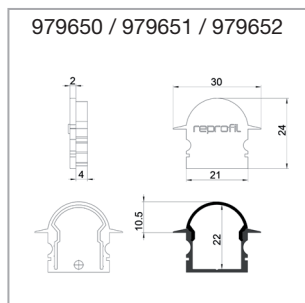

weiß	grau	schwarz
979650	979651 Set, 2 Stück	979652

Halteklammer - 15

987008 Set, 2 Stück

**Article no.: 975160 - 975167**

Aluminium profile, ET-02-15, high T-profile for 15 - 16,3 mm LED Stripes

**reprofil**

**profile ET-02-15**

high T-profile for 15 - 16,3 mm LED Stripes

**Information**

- for LED stripes to 16.3 mm width
- in two different lengths 1m / 2m
- in 4 different colors
- a profile height of only 15 mm
- high quality aluminum profiles
- high fitting accuracy
- recessed profile for quick installation
- for interior lighting
- protection of LED Stripes by external influences
- large range of accessories