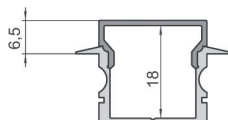

cover

P-01-15 - plan

end caps

F-01-15 - flat

H-01-15 - high

R-01-15 - round

fixation clamp - 15

987008 set, 2 pieces