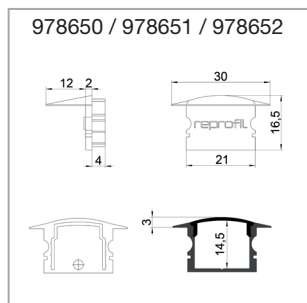

weiß	grau	schwarz
979650	979651 Set, 2 Stück	979652

Halteklammer - 15

987008 Set, 2 Stück

**Article no.: 975160 - 975167**

Aluminium profile, ET-02-15, high T-profile for 15 - 16,3 mm LED Stripes

**reprofil**

**profile ET-02-15**

high T-profile for 15 - 16,3 mm LED Stripes

**Information**

- for LED stripes to 16.3 mm width
- in two different lengths 1m / 2m
- in 4 different colors
- a profile height of only 15 mm
- high quality aluminum profiles
- high fitting accuracy
- recessed profile for quick installation
- for interior lighting
- protection of LED Stripes by external influences
- large range of accessories