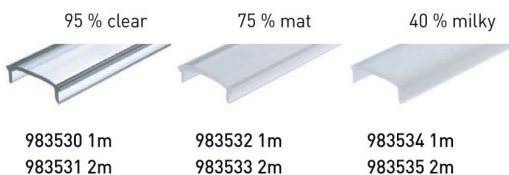

cover

P-01-15 - plan

end caps

F-01-15 - flat

H-01-15 - high

R-01-15 - round

fixation clamp - 15

987008 set, 2 pieces