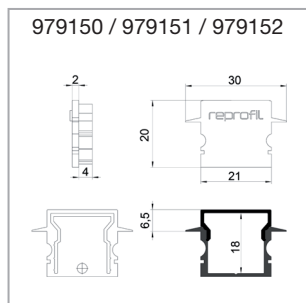

Artikel Nr.: 975160 - 975167

Aluminium Profil, ET-02-15, hohes T-Profil für 15 - 16,3 mm LED Stripes

Abdeckungen

P-01-15 - Plan

95 % klar	75 % matt	40 % milchig
983030 1m 983031 2m	983032 1m 983033 2m	983034 1m 983035 2m

Endkappen

weiß	grau	schwarz
978150	978151 Set, 2 Stück	978152

F-01-15 - Flach

95 % klar	75 % matt	40 % milchig
983530 1m 983531 2m	983532 1m 983533 2m	983534 1m 983535 2m

weiß	grau	schwarz
978650	978651 Set, 2 Stück	978652

H-01-15 - Hoch

75 % matt	40 % milchig
984032 1m 984033 2m	984034 1m 984035 2m

weiß	grau	schwarz
979150	979151 Set, 2 Stück	979152

R-01-15 - Rund

75 % matt	40 % milchig
984532 1m 984533 2m	984534 1m 984535 2m

weiß	grau	schwarz
979650	979651 Set, 2 Stück	979652

Halteklammer - 15

987008 Set, 2 Stück