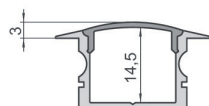

cover

P-01-15 - plan

end caps

F-01-15 - flat

H-01-15 - high

R-01-15 - round

fixation clamp - 15

987008 set, 2 pieces