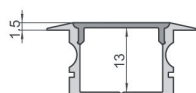

cover

P-01-15 - plan

end caps

F-01-15 - flat

H-01-15 - high

R-01-15 - round

fixation clamp - 15

987008 set, 2 pieces