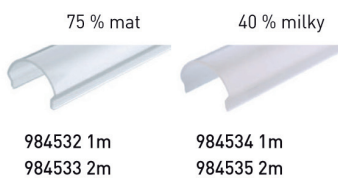

- 975162 1m, mat-black brushed
- 975163 2m, mat-black brushed

- 975164 1m, mat white
- 975165 2m, mat white

- 975166 1m, aluminum brushed
- 975167 2m, aluminum brushed

**Article no.: 975160 - 975167**

Aluminium profile, ET-02-15, high T-profile for 15 - 16,3 mm LED Stripes

cover

P-01-15 - plan

end caps

F-01-15 - flat

H-01-15 - high

R-01-15 - round

fixation clamp - 15

987008 set, 2 pieces