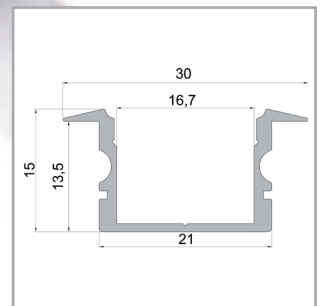

Article no.: 975160 - 975167

Aluminium profile, ET-02-15, high T-profile for 15 - 16,3 mm LED Stripes

reprofil

profile ET-02-15

high T-profile for 15 - 16,3 mm LED Stripes

Information

- for LED stripes to 16.3 mm width
- in two different lengths 1m / 2m
- in 4 different colors
- a profile height of only 15 mm
- high quality aluminum profiles
- high fitting accuracy
- recessed profile for quick installation
- for interior lighting
- protection of LED Stripes by external influences
- large range of accessories

Application

- indirect lighting, accent lighting
- architecture
- wall, ceiling, floor
- for covering of abutting edges light bar
- furniture, kitchen
- fairs, advertising

Advantages

- brand quality from Reprofil
- continuous quality control, high quality aluminum
- homogeneous lighting effect, no dazzle with matching covers
- passive cooling of the LED strips
- for the use of rigid and flexible LED strips
- small in size
- high quality modern and timeless design
- easy installation
- can be easily shortened by own work

mounting

- fixation clamps (to be ordered separately)
- mounting glue, heat resistant double-sided adhesive tape or countersunk screws (not in range)

profile ET-02

- 975160 1m, aluminum anodized
- 975161 2m, aluminum anodized

- 975162 1m, mat-black brushed
- 975163 2m, mat-black brushed

- 975164 1m, mat white
- 975165 2m, mat white

- 975166 1m, aluminum brushed
- 975167 2m, aluminum brushed