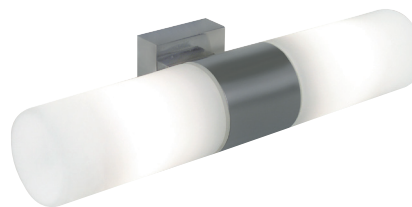

Tangens
| IP44 | E14 |
Max. 2x25W | Excl. lightsource
No. 17141032
More info page 238