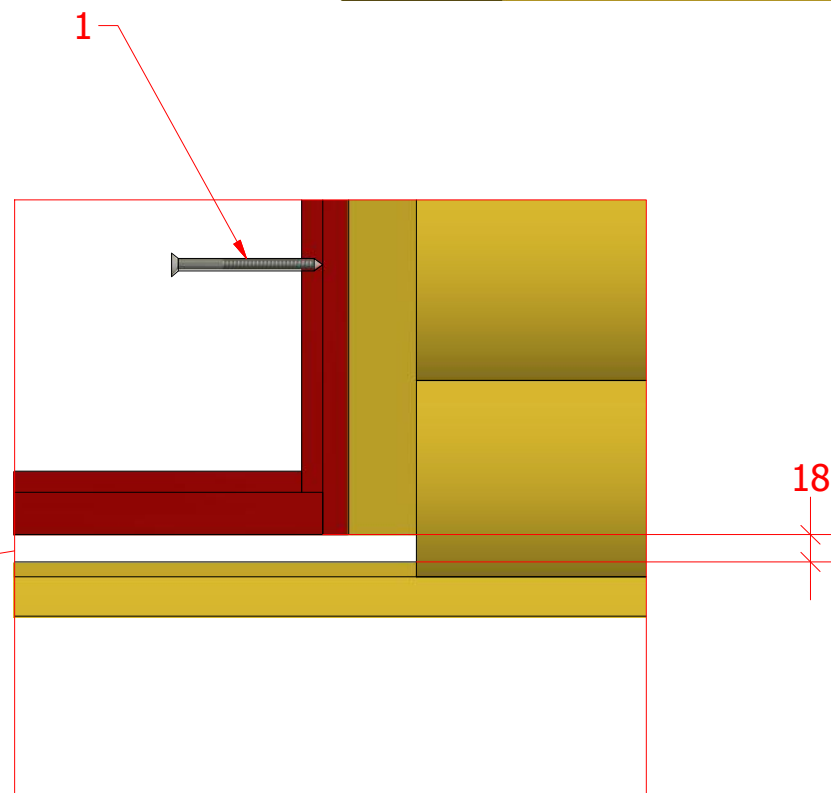

Grill cabin 4.5 m²

Screws

1	S2	4x70	8 pcs