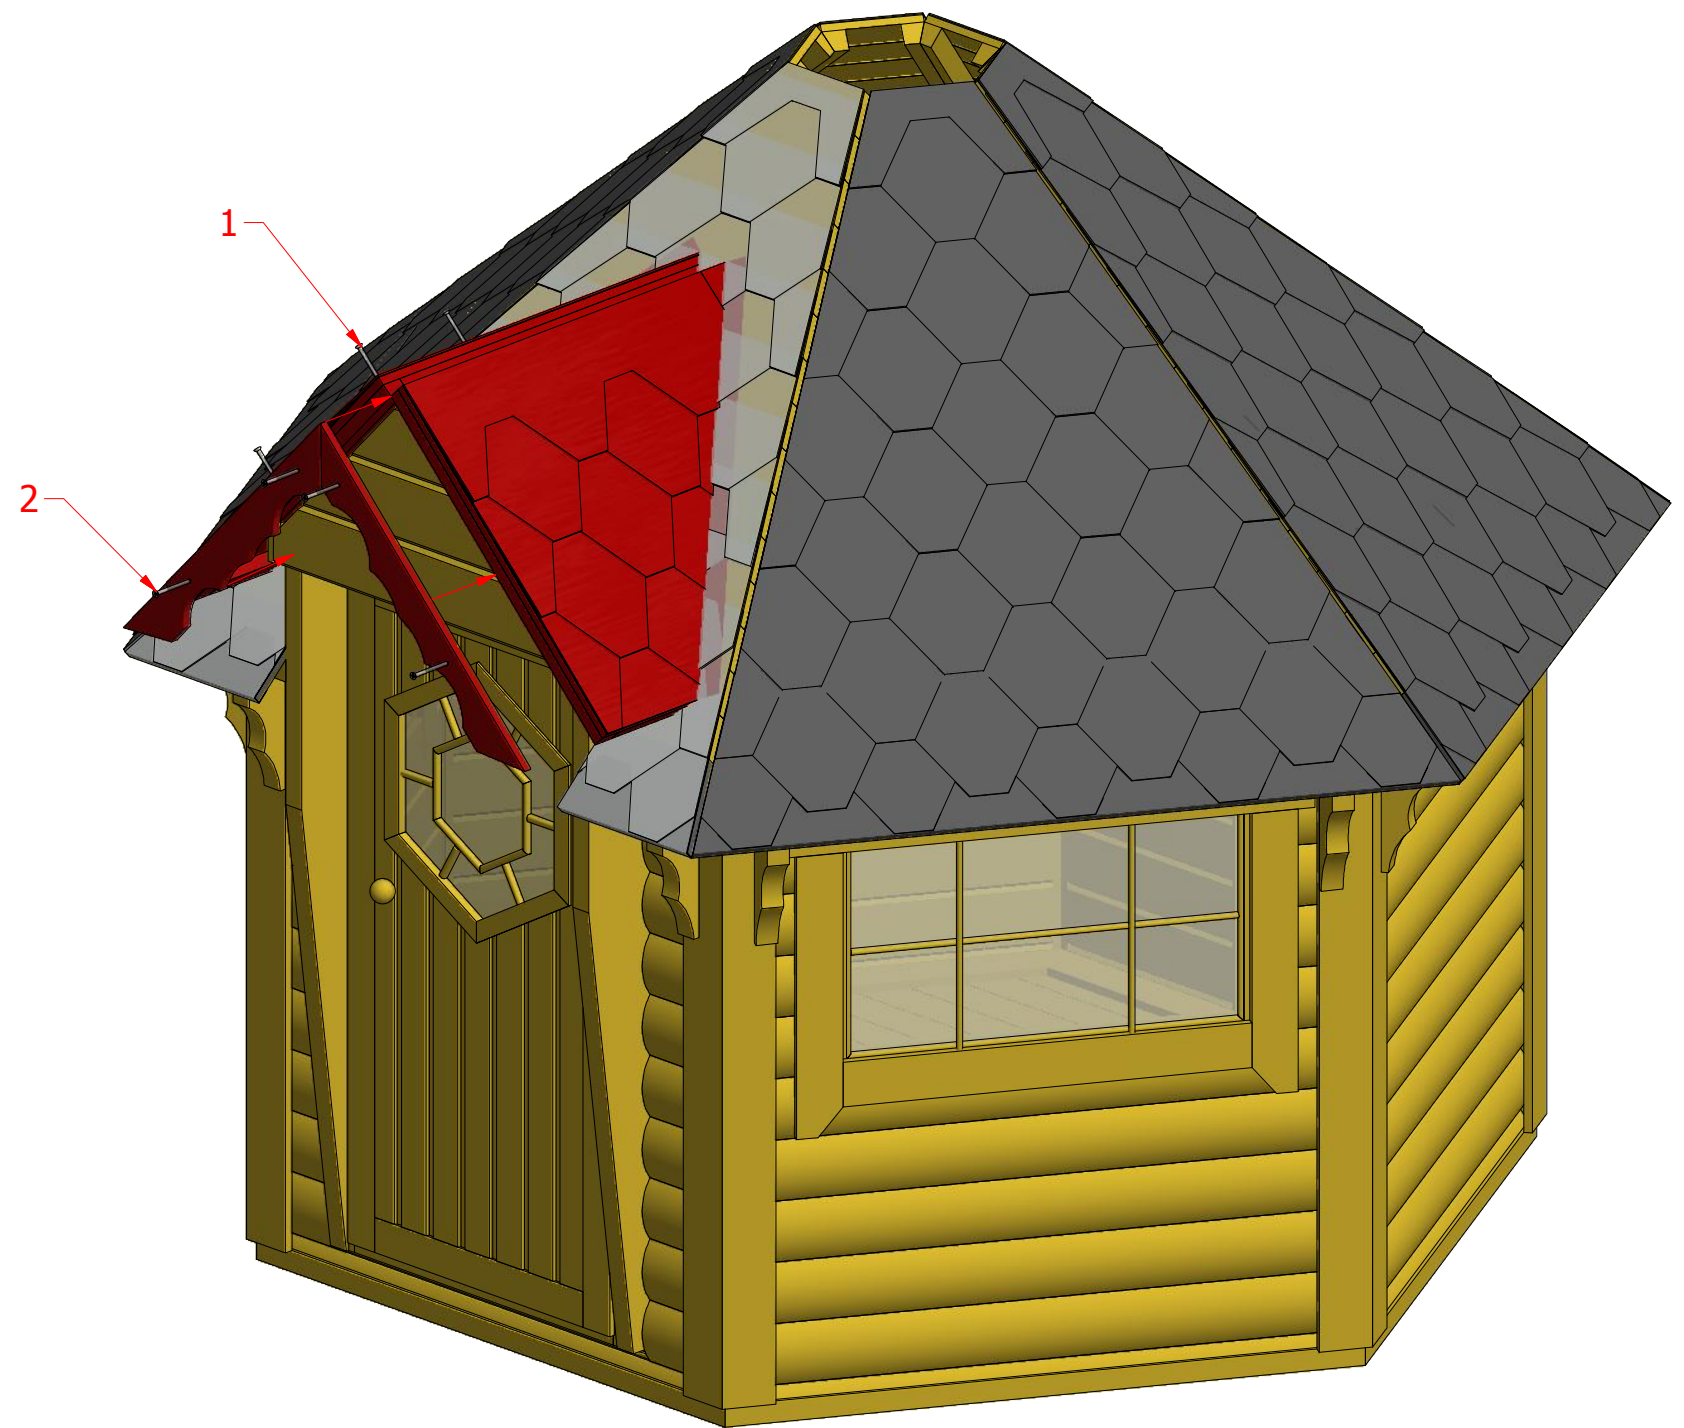

Screws

1	S2	4x70	16 pcs

1

Grill cabin 4.5 m²

Screws

1	S2	4x70	8 pcs
2	S3	3.5x45	4 pcs

Grill cabin 4.5 m²

Screws