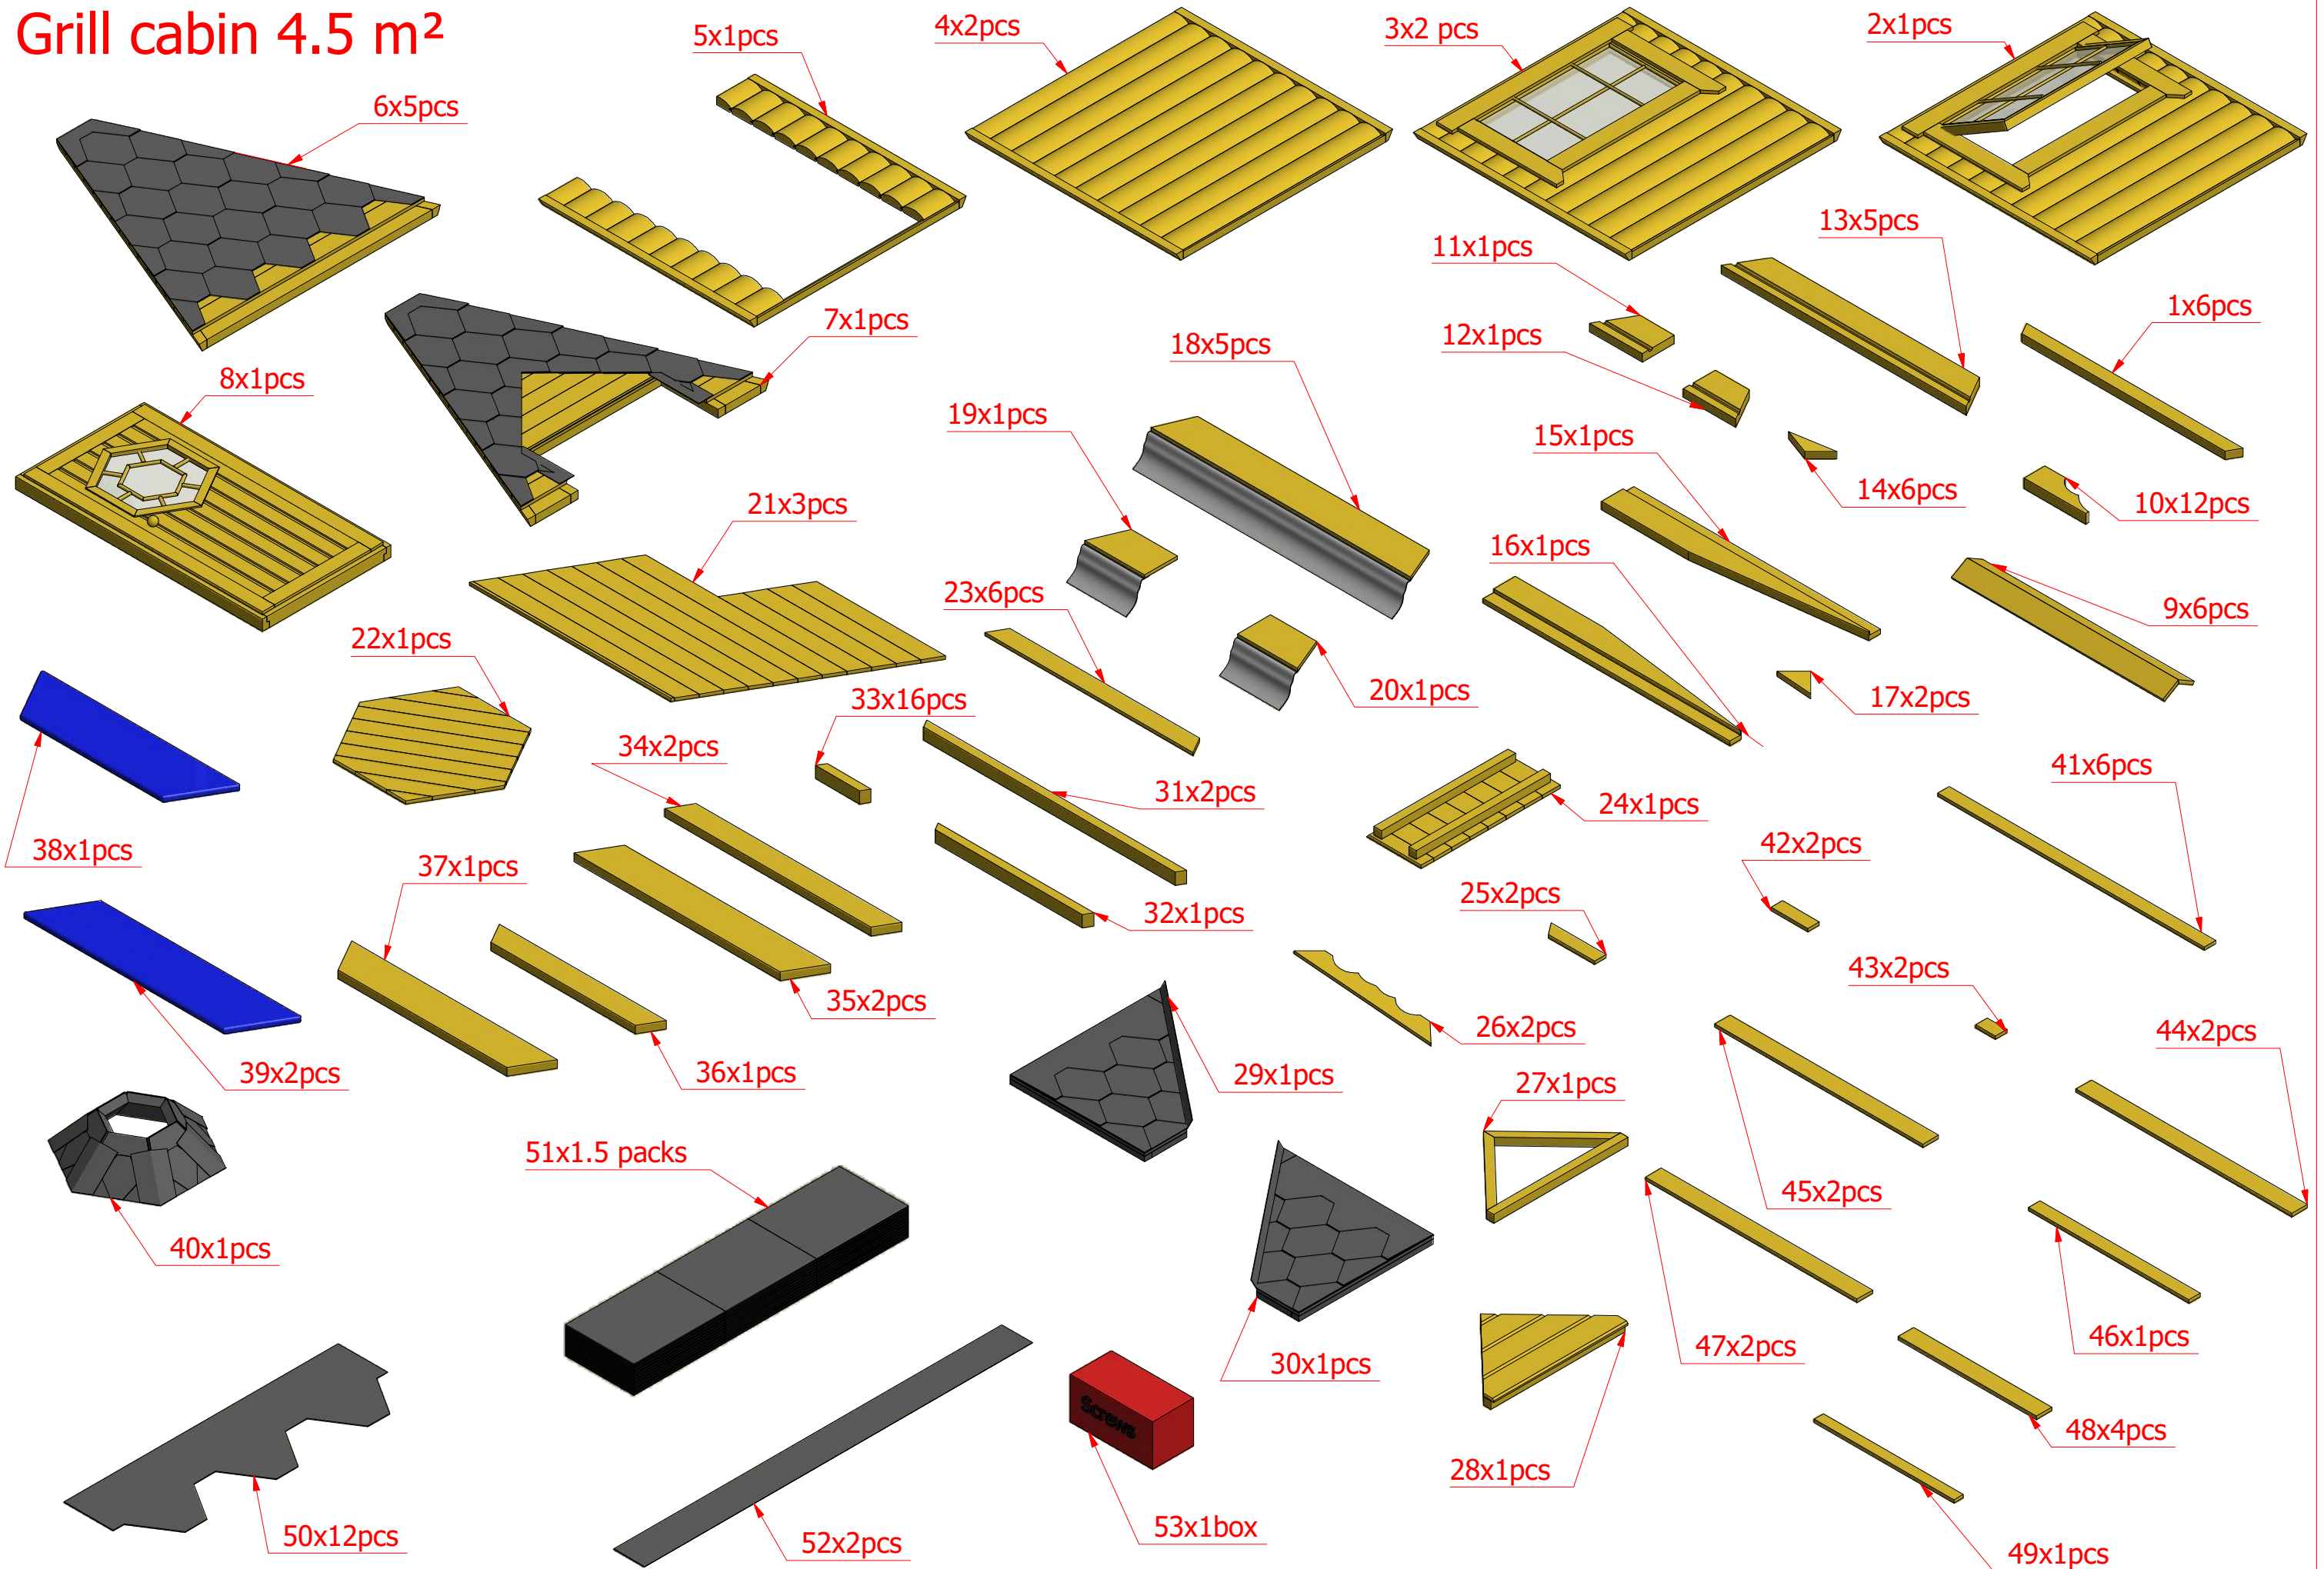

Grill cabin 4.5 m²

Grill cabin 4.5 m²

Grill cabin 4.5 m²

Screws			
1	S1	5x100	12 pcs

Grill cabin 4.5 m²

Screws

1	S2	4x70	30 pcs

2.1