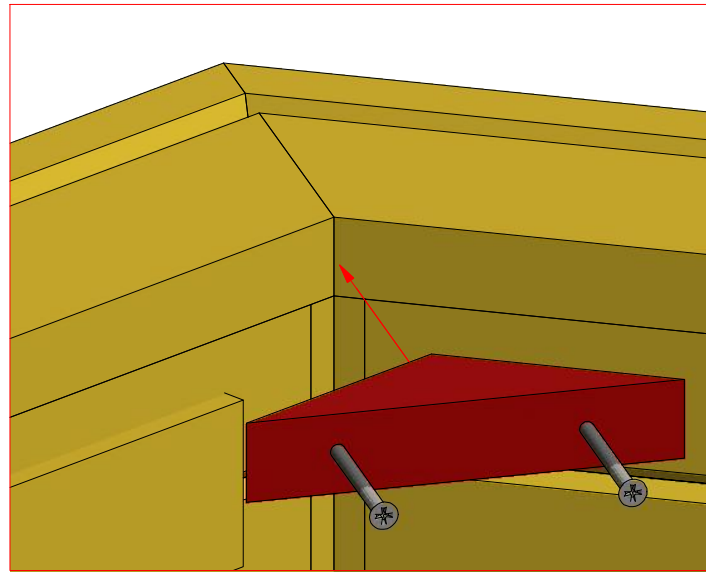

Grill cabin 4.5 m²

Screws

1	S2	4x70	55 pcs