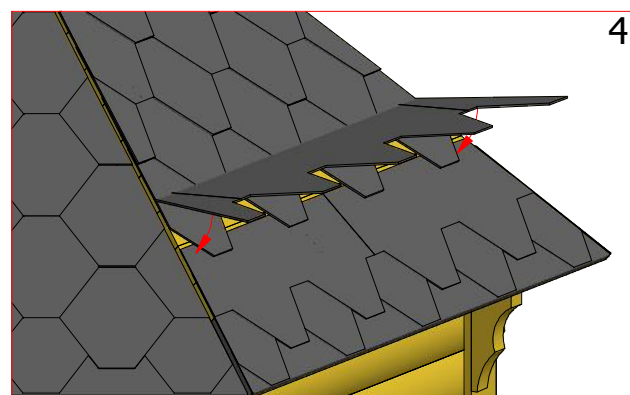

1	S2	4x70	55 pcs

Grill cabin 4.5 m²

Screws			
1	S2	4x70	48 pcs

Grill cabin 4.5 m²

Screws

1	S3	3.5x45	31 pcs

Grill cabin 4.5 m²

Screws			
1	S3	3.5x45	24 pcs