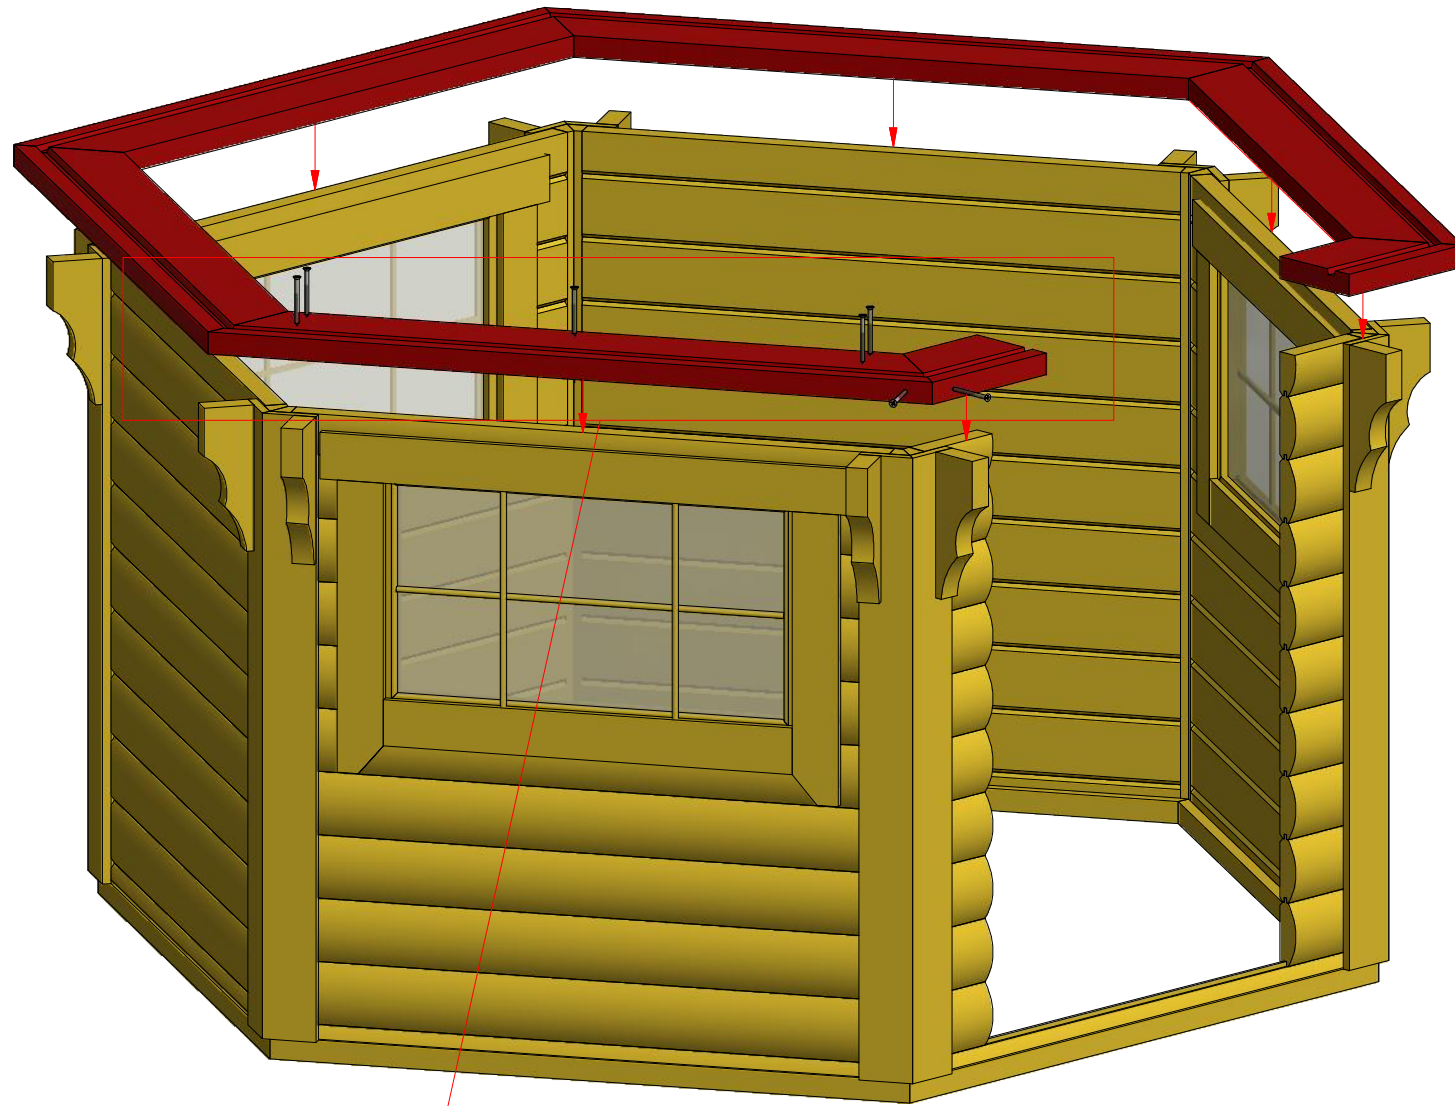

Grill cabin 4.5 m²

Screws

1	S2	4x70	55 pcs