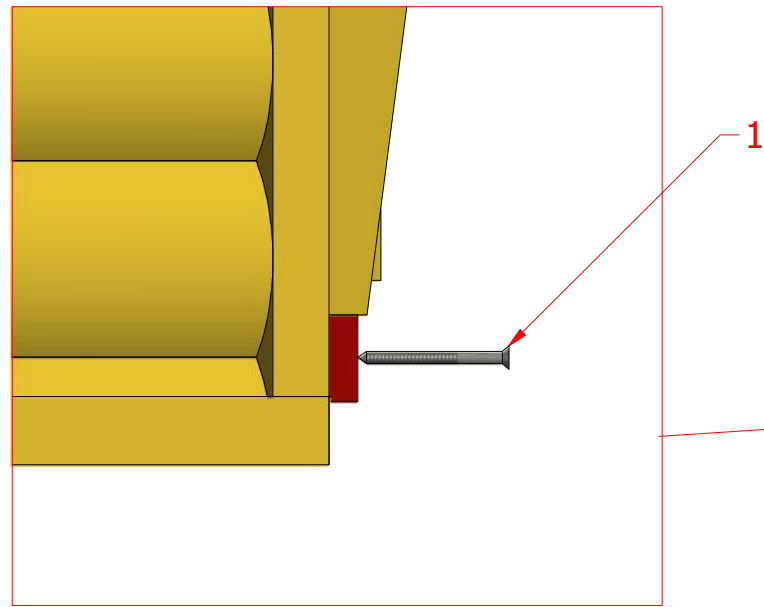

Screws

1	S3	3.5x45	48 pcs
---	----	--------	--------

Grill cabin 4.5 m²

Screws

1	S3	3.5x45	8 pcs

Grill cabin 4.5 m²

Screws

1	V1	2.5x25	