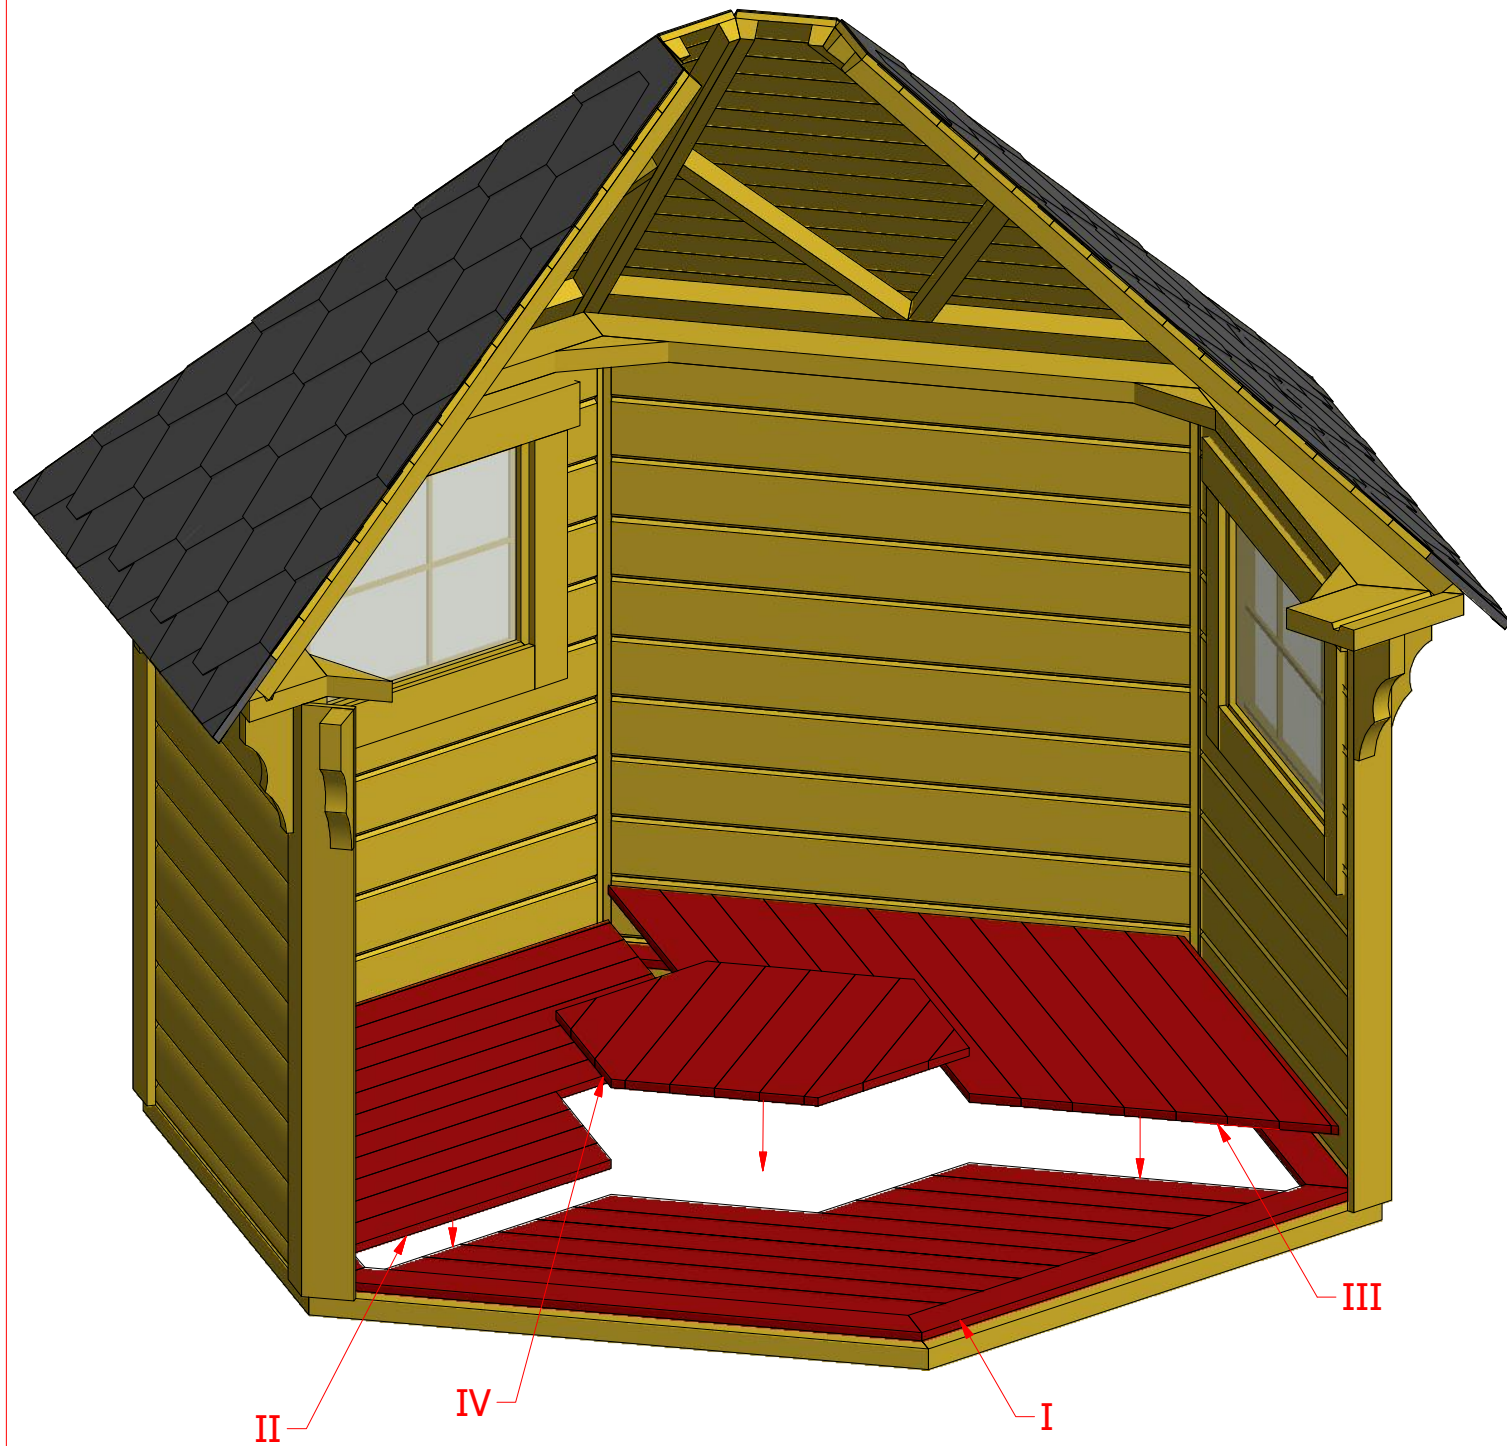

1	S2	4x70	55 pcs

Grill cabin 4.5 m²

Screws			
1	S2	4x70	48 pcs

Grill cabin 4.5 m²

Screws

1	S3	3.5x45	31 pcs

Grill cabin 4.5 m²

Screws			
1	S3	3.5x45	24 pcs