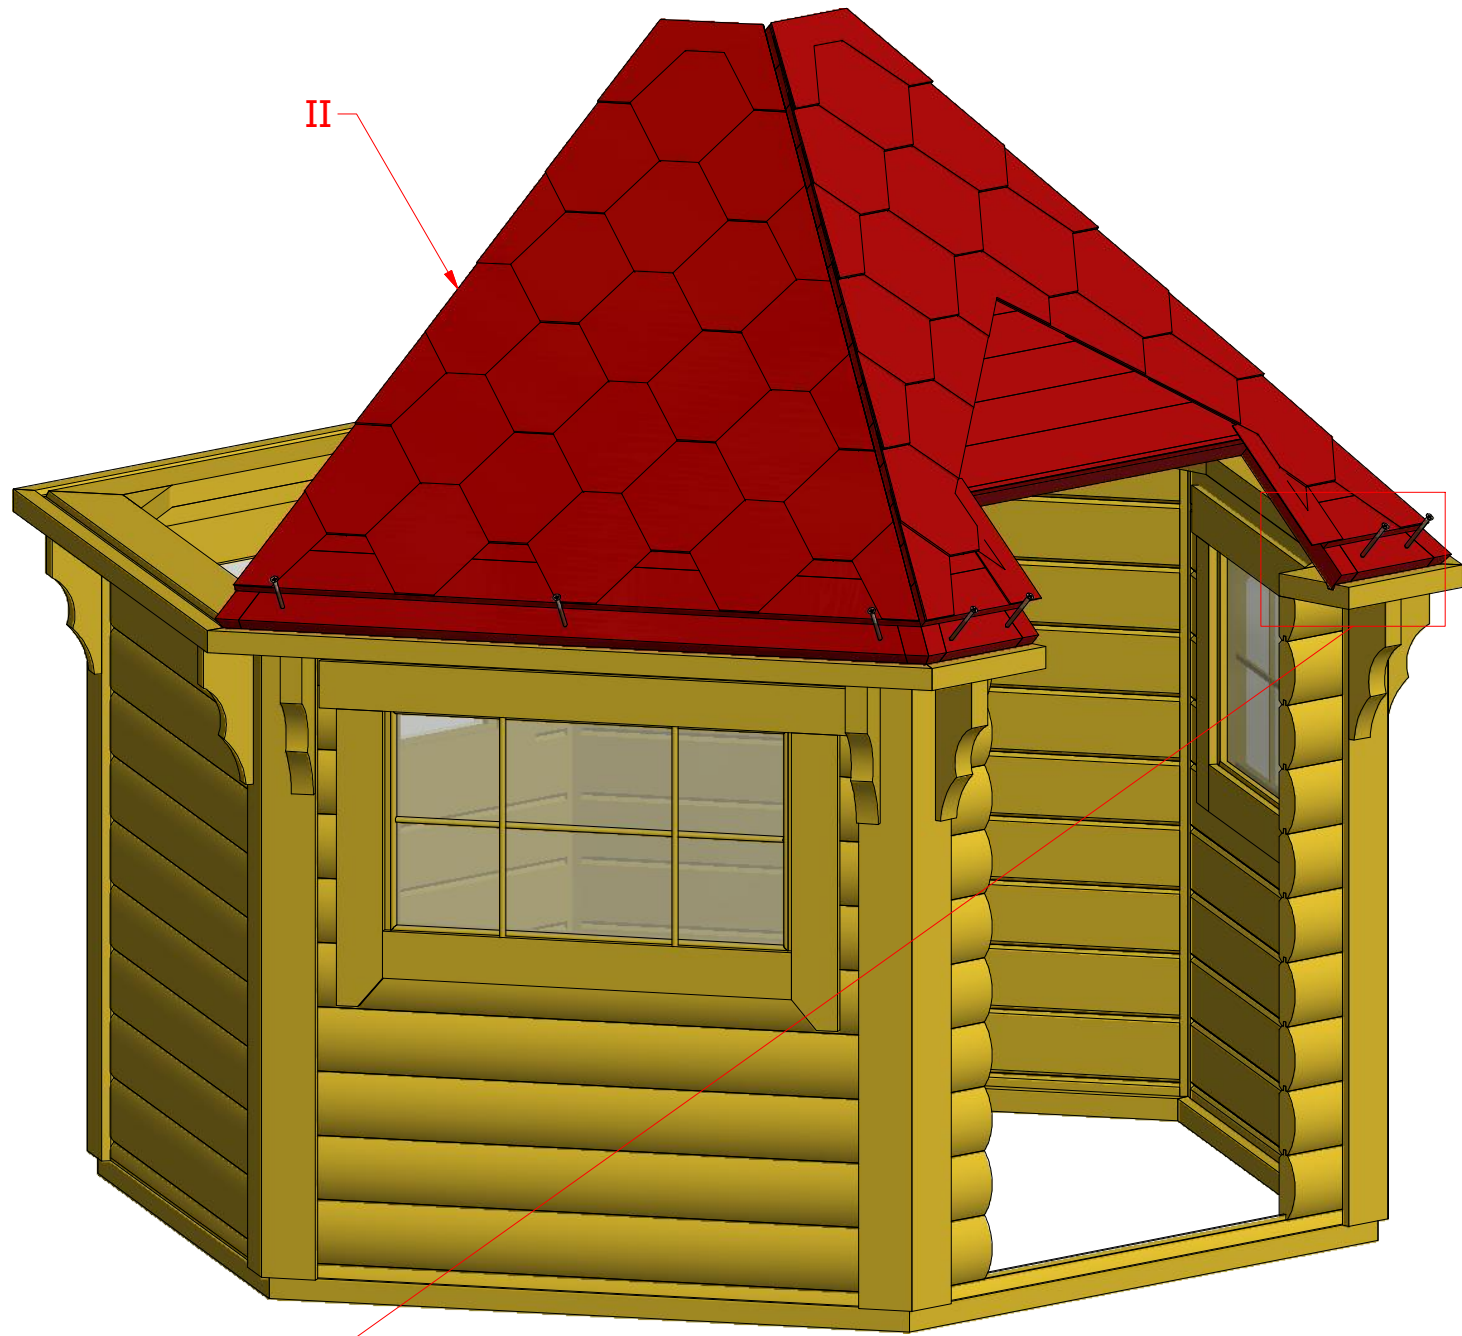

Grill cabin 4.5 m²

Screws			
1	S2	4x70	48 pcs