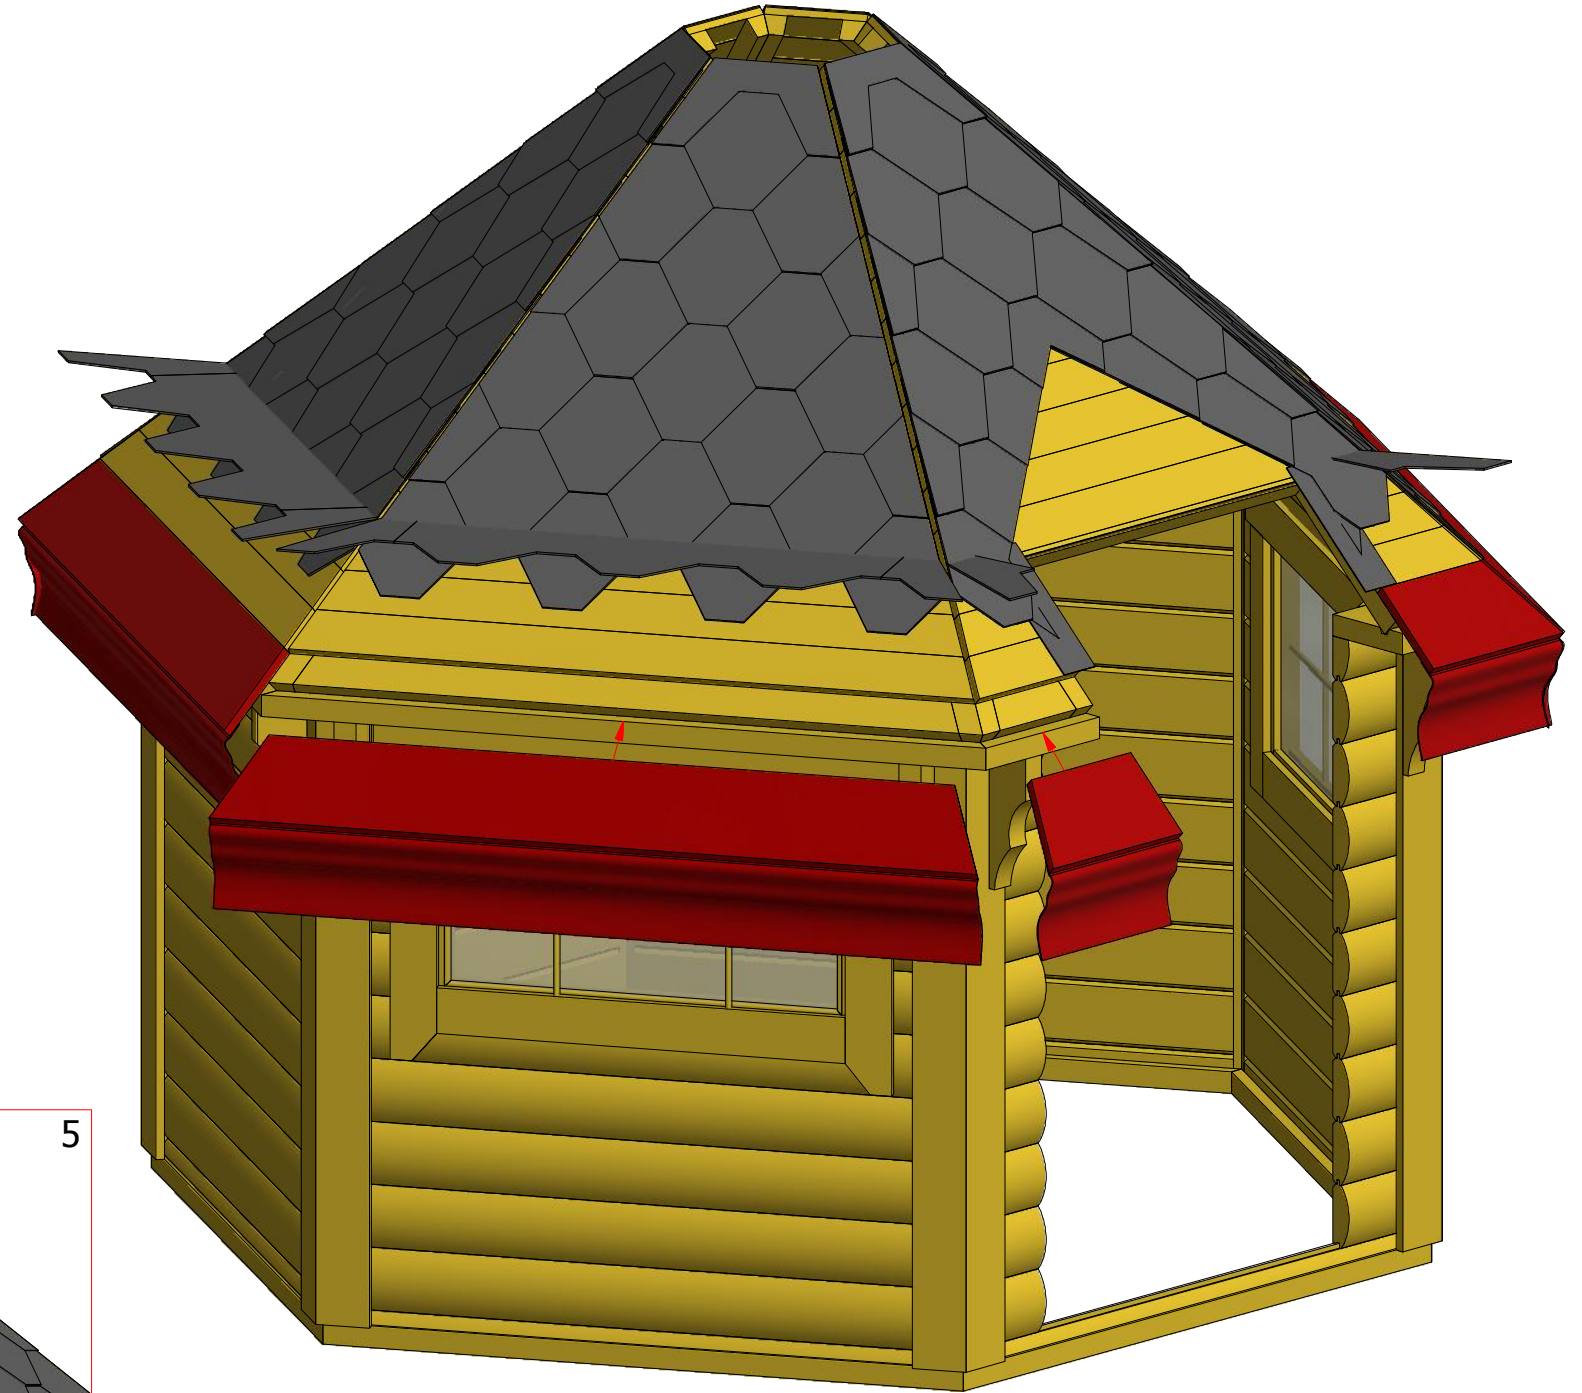

1	S2	4x70	55 pcs

Grill cabin 4.5 m²

Screws			
1	S2	4x70	48 pcs

Grill cabin 4.5 m²

Screws

1	S3	3.5x45	31 pcs

Grill cabin 4.5 m²

Screws			
1	S3	3.5x45	24 pcs