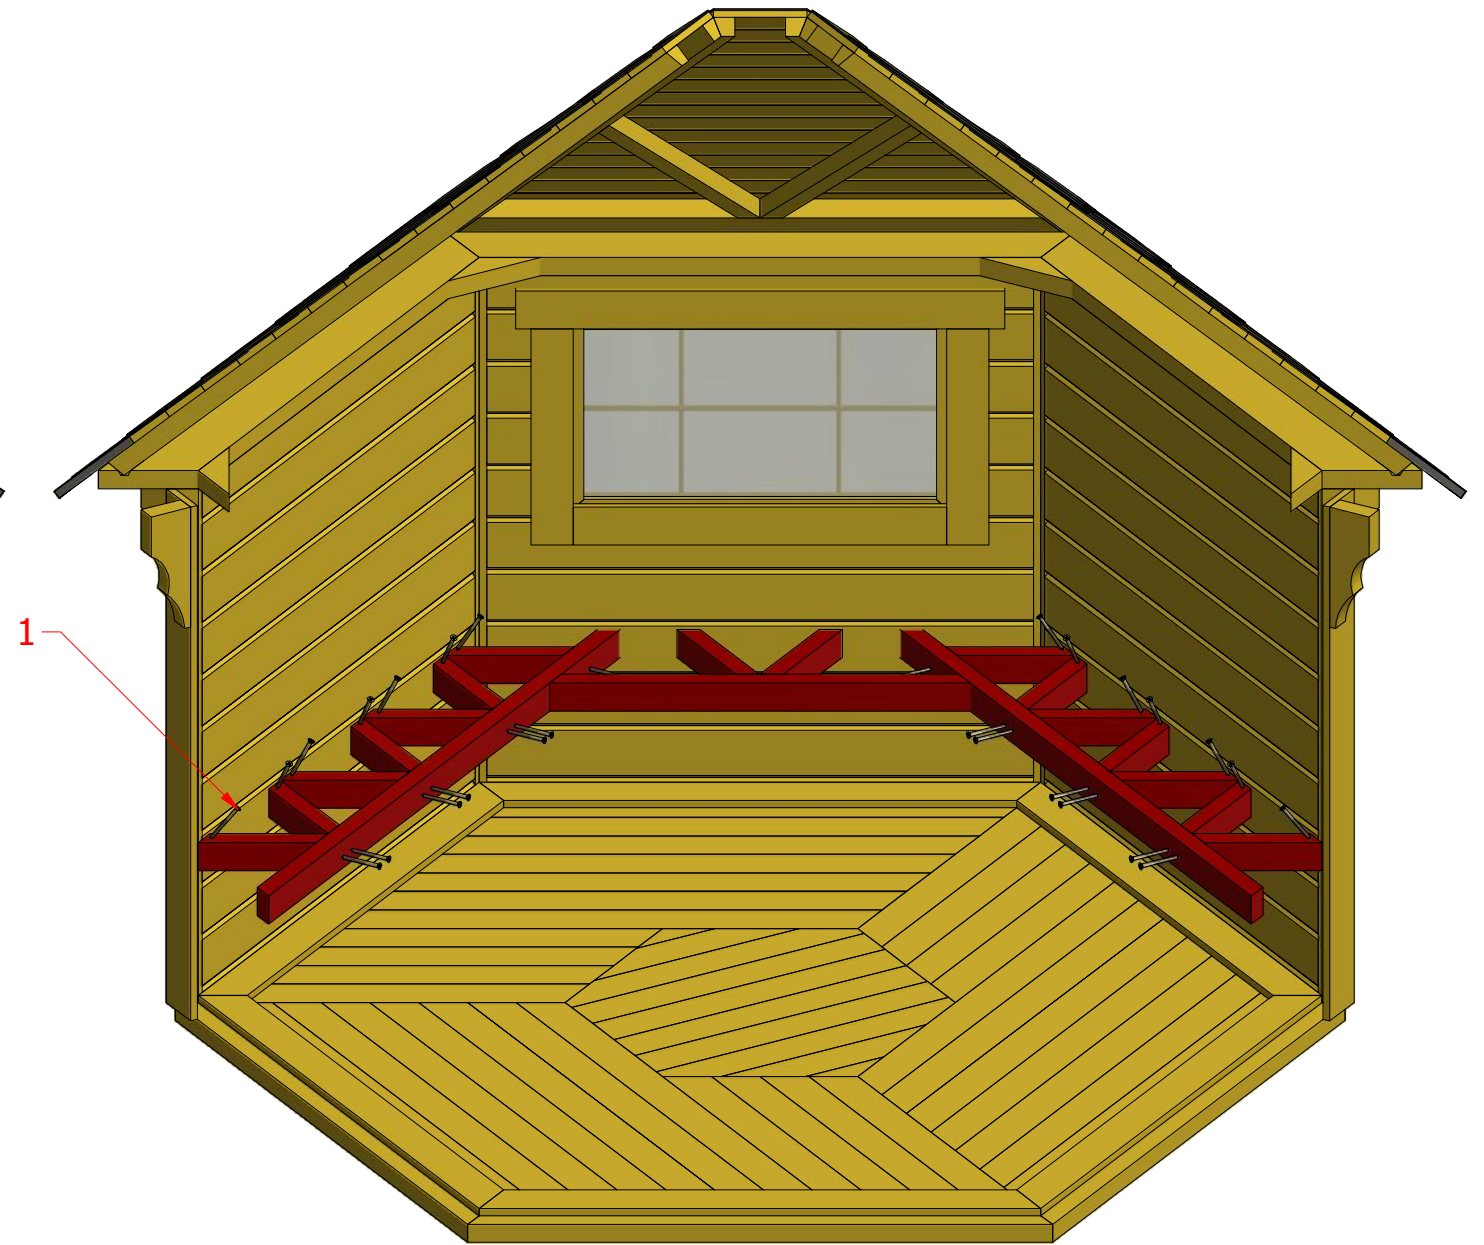

Grill cabin 4.5 m²

Screws

1	S2	4x70	38 pcs