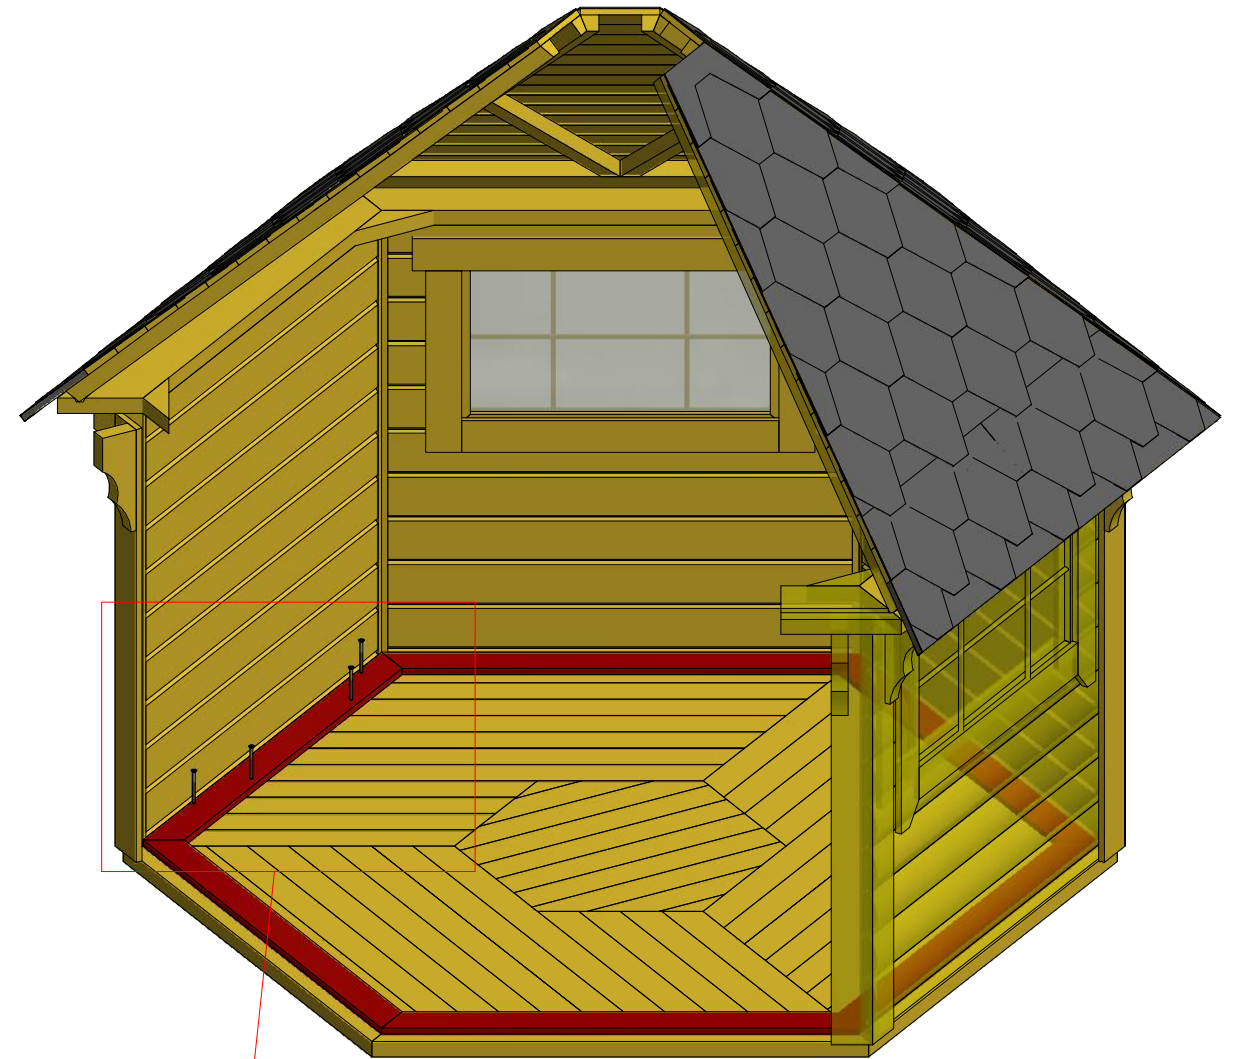

Grill cabin 4.5 m²

Screws			
1	S3	3.5x45	24 pcs

7.1

7.2