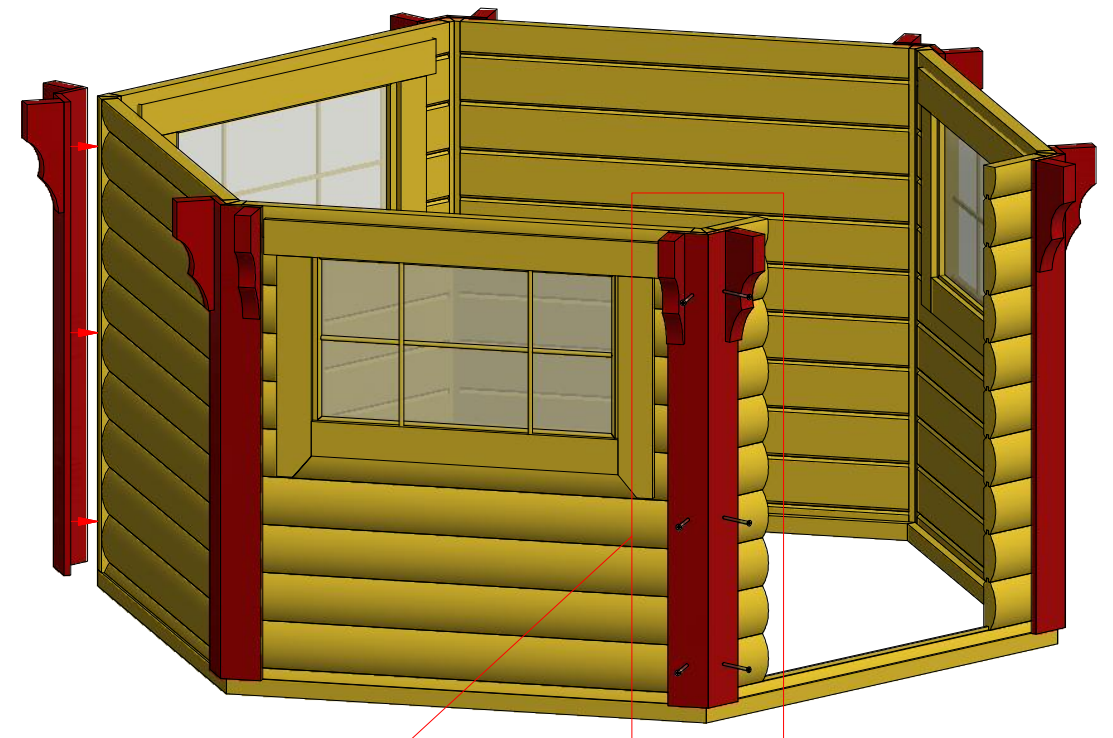

2.2

Grill cabin 4.5 m²

Screws

1	S2	4x70	24 pcs
2	S3	3.5x45	36 pcs

3.1

3.2

Grill cabin 4.5 m²

Screws