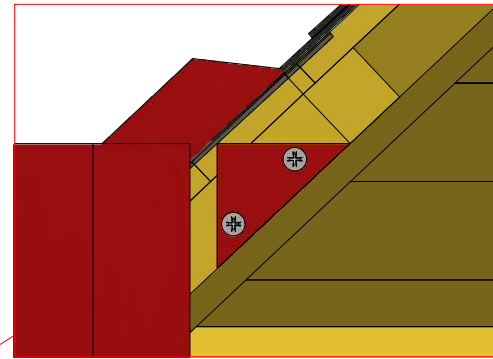

7.1

7.2

Grill cabin 4.5 m²

Screws

1	S2	4x70	10 pcs

Grill cabin 4.5 m²

Screws

Grill cabin 4.5 m²