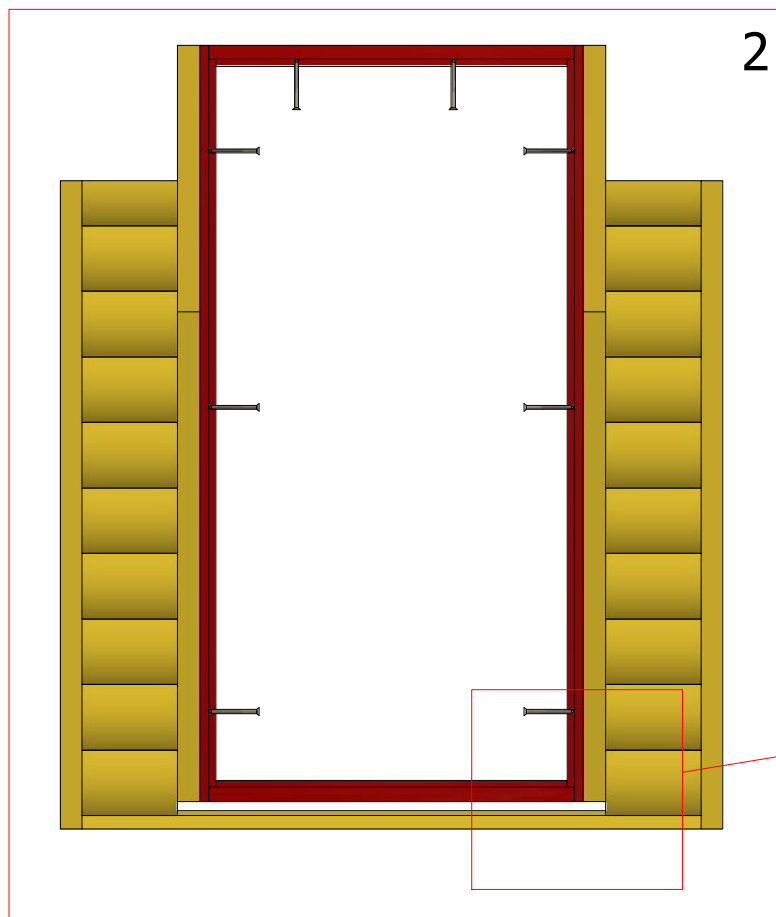

Grill cabin 4.5 m²

Screws

1	S2	4x70	8 pcs