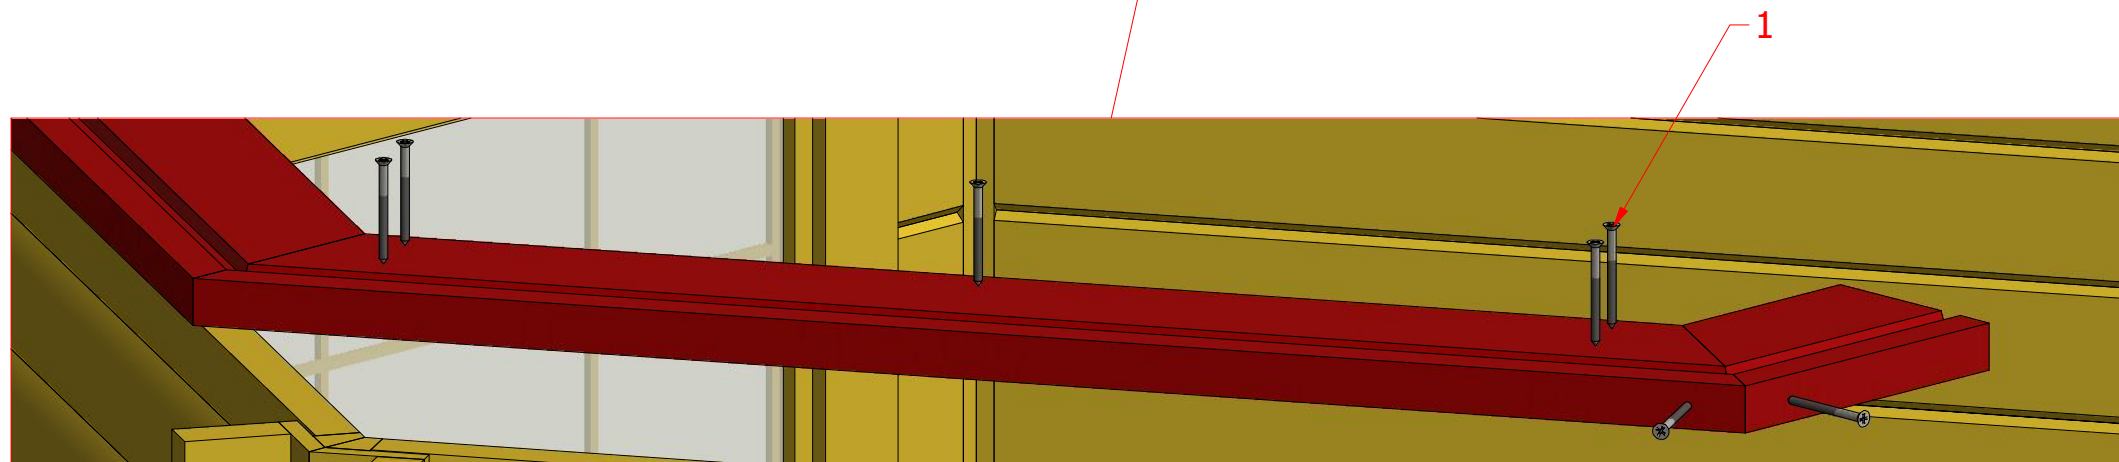

Grill cabin 4.5 m²

Screws

1	S2	4x70	55 pcs