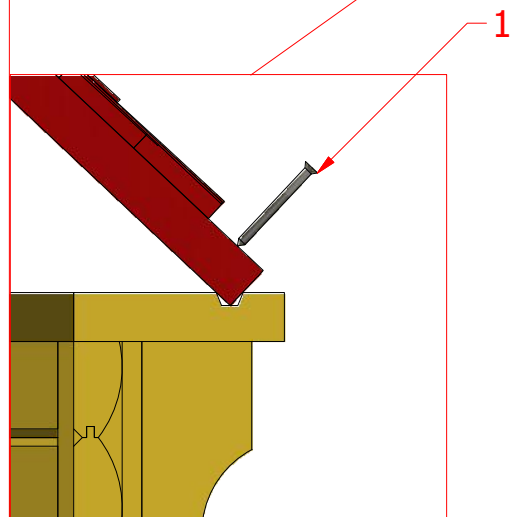

Grill cabin 4.5 m²

Screws			
1	S2	4x70	48 pcs