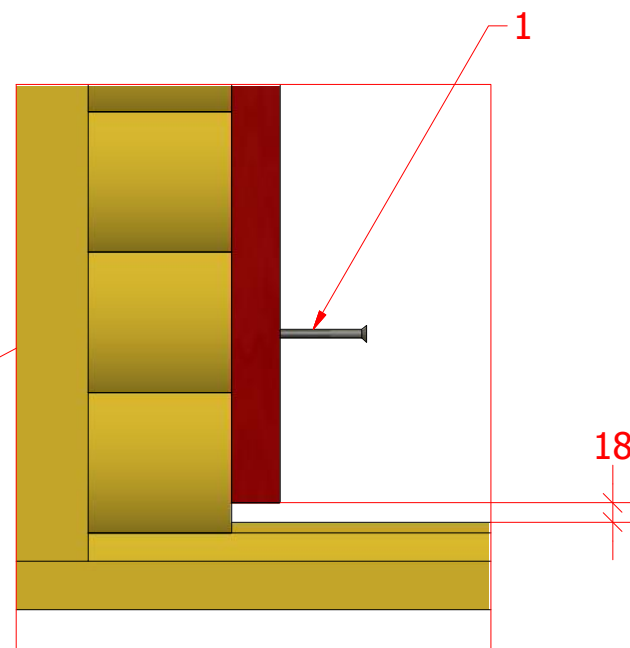

7.1

7.2

Grill cabin 4.5 m²

Screws

1	S2	4x70	10 pcs

Grill cabin 4.5 m²

Screws

Grill cabin 4.5 m²