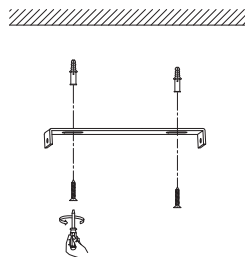

NOVA LUCE

9580673 9580573

1

Turn off the general switch

2

Drill holes & apply plastic anchors
With screws

3

Connect the wires

4

Apply the side screws

5

Turn on the general switch