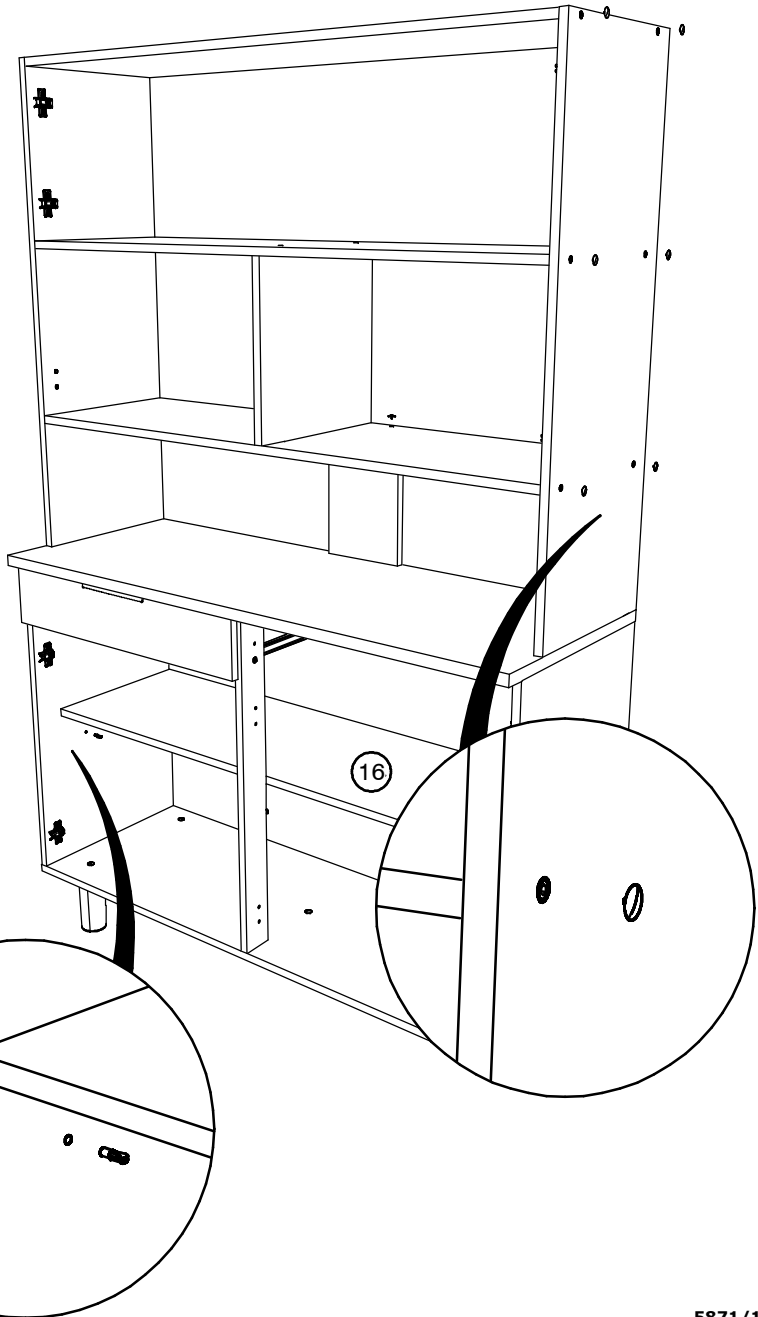

**EN** For your safety: the unit should be secured to the wall.  
NB this should be carried out by a competent person as you must  
use the right rawlplug for your type of wall.

19

20

21

22

24

25

0094NOTIC5868

# DESSERTTE DE CUISINE

82,1cm  
32 21/64"

60cm  
23 5/8"

44,5cm  
17 33/64"