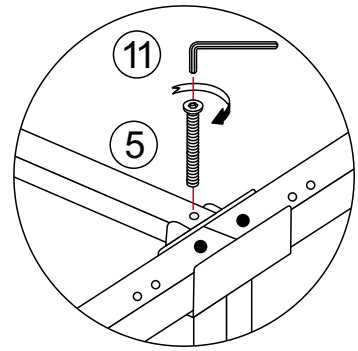

Installation Steps

Before your installation, please make sure that you have all the parts listed in the manual. If you find something missing please do not hesitate in contacting us.

- 1** TIP:
The total Height of BED HEAD could be 108cm or 113cm, the distance of hole site that you can choose.

	⑥ x 6PCS
	⑦ x 6PCS
	⑧ x 6PCS
	⑪ x 1PC

	④ x 2PCS
	⑪ x 1PC

- 3** TIP:
Please do not lock tightly the screws on this step, only lock in the half as the picture.

	③ x 2PCS
	⑪ x 1PC

4 TIP: Please do not lock tightly the screws "3" on this step, only lock in the half as the picture.

7

	⑥ x 1PC
	⑪ x 1PCS

8

	⑤ x 2PCS
	⑪ x 1PC

9

TIP:
After hanging the bedrail "M" on the head "E" and end of the bed "F", please lock the screws tightly.

	⑤ x 2PCS
	⑪ x 1PC

10

(T) x 10PCS

11

Insert the side frame wire into the bottom frame pin hole.

X4

12

X8

	(1) x 8PCS
	(9) x 8PCS
	(10) x 1PC
	(12) x 1PC

13 Clip the wheel into the bottom frame slot, and then lock the fixing screw.