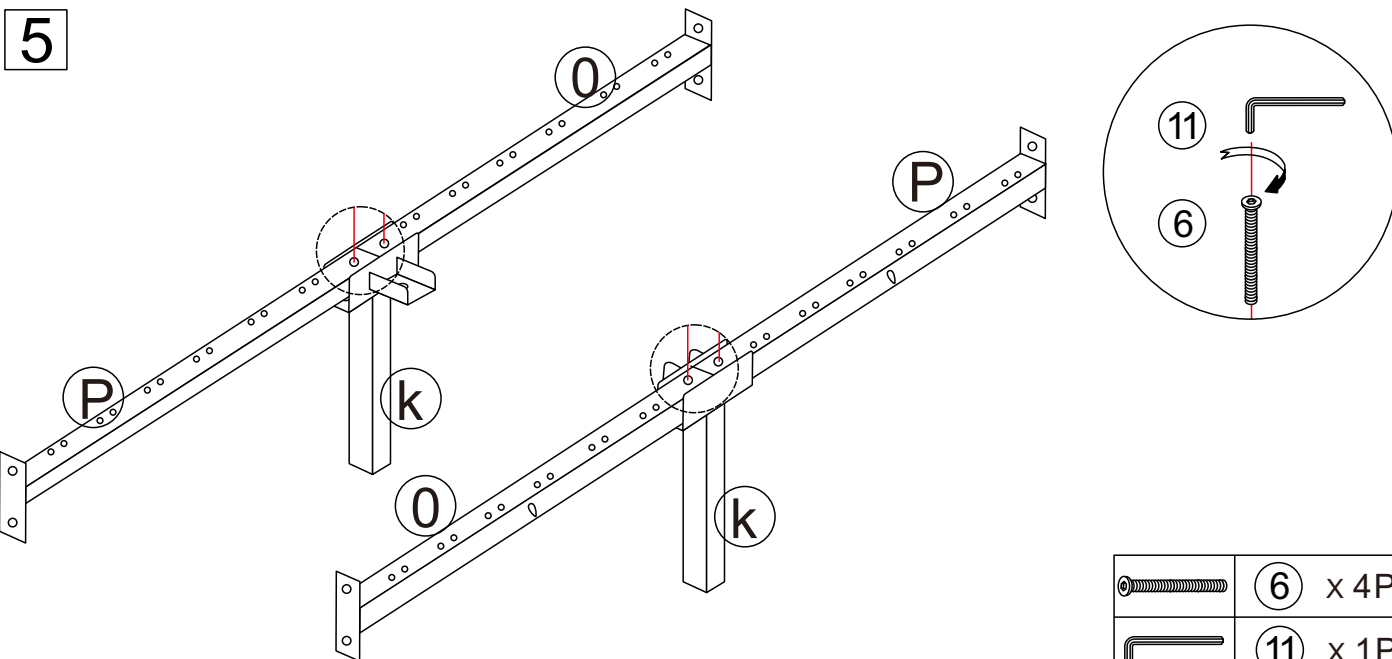

Installation Steps

Before your installation, please make sure that you have all the parts listed in the manual. If you find something missing please do not hesitate in contacting us.

- 1** TIP:
The total Height of BED HEAD could be 108cm or 113cm, the distance of hole site that you can choose.

	⑥ x 6PCS
	⑦ x 6PCS
	⑧ x 6PCS
	⑪ x 1PC

	④ x 2PCS
	⑪ x 1PC

- 3** TIP:
Please do not lock tightly the screws on this step, only lock in the half as the picture.

	③ x 2PCS
	⑪ x 1PC

4 TIP: Please do not lock tightly the screws "3" on this step, only lock in the half as the picture.

7

	⑥ x 1PC
	⑪ x 1PCS

8

	⑤ x 2PCS
	⑪ x 1PC

9

TIP:
After hanging the bedrail "M" on the head "E" and end of the bed "F", please lock the screws tightly.

	⑤ x 2PCS
	⑪ x 1PC

10

(T) x 10PCS

11

Insert the side frame wire into the bottom frame pin hole.

X4

12

X8

	(1) x 8PCS
	(9) x 8PCS
	(10) x 1PC
	(12) x 1PC

13 Clip the wheel into the bottom frame slot, and then lock the fixing screw.