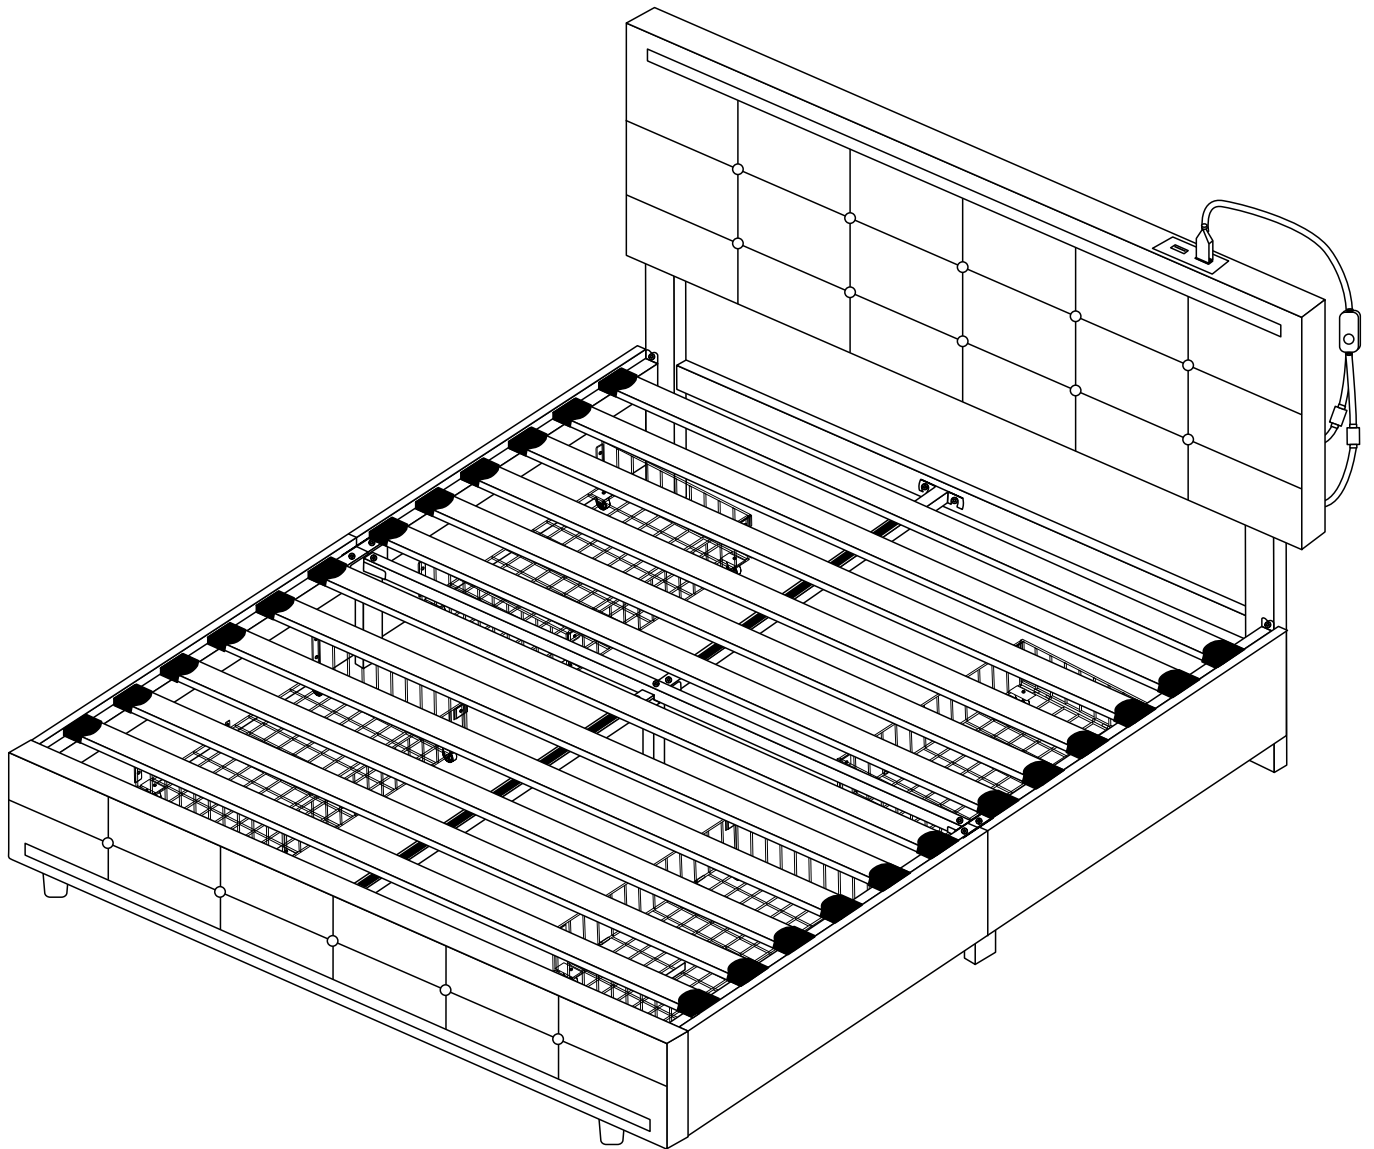

Assembly Instruction

BED FRAME

Hardware for WF305937

①		M6*10mm	28PCS	②		M8*20mm	4PCS
③		M8*20mm	4PCS	④		M8*25mm	10PCS
⑤		M8*40mm	4PCS	⑥		M8*50mm	11PCS
⑦		Ø19mm	6PCS	⑧		M8	6PCS
⑨		M6	8PCS	⑩		M4	1PC
⑪		M5	1PC	⑫		10#	1PC

Parts list for WF305937

	B x 1PC		I x 4PCS
	C x 1PC		J x 4PCS
	D x 2PCS		K x 2PCS
	E x 1PC		L x 1PC
	F x 1PC		N x 1PC
	G x 4PCS		R x 1PC
	⑬ x 24PCS		S x 1PC
	⑮ x 16PCS		T x 10PCS
			⑭ x 16PCS

Parts list for WF305938

	A x 1PC		H x 4PCS
	M x 2PCS		P x 2PCS
	O x 2PCS		Q x 12PCS

Parts List

<p>A</p>  <p>1PC</p>	<p>B</p>  <p>1PC</p>
<p>C</p>  <p>1PC</p>	<p>D</p>  <p>2PCS</p>
<p>E</p>  <p>1PC</p>	<p>F</p>  <p>1PC</p>
<p>G</p>  <p>4PCS</p>	<p>H</p>  <p>4PCS</p>
<p>I</p>  <p>4PCS</p>	<p>J</p>  <p>4PCS</p>
<p>K</p>  <p>2PCS</p>	<p>L</p>  <p>1PC</p>
<p>M</p>  <p>1PC</p>	<p>N</p>  <p>2PCS</p>