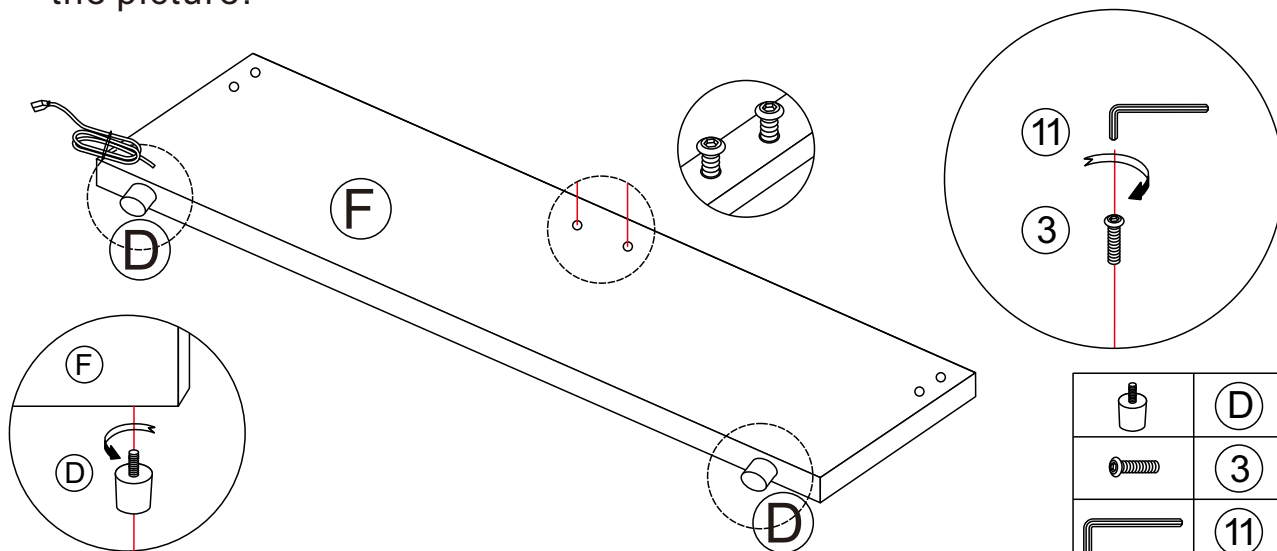

Installation Steps

Before your installation, please make sure that you have all the parts listed in the manual. If you find something missing please do not hesitate in contacting us.

- 1** TIP:
The total Height of BED HEAD could be 108cm or 113cm, the distance of hole site that you can choose.

	⑥ x 6PCS
	⑦ x 6PCS
	⑧ x 6PCS
	⑪ x 1PC

	④ x 2PCS
	⑪ x 1PC

- 3** TIP:
Please do not lock tightly the screws on this step, only lock in the half as the picture.

	③ x 2PCS
	⑪ x 1PC

4 TIP: Please do not lock tightly the screws "3" on this step, only lock in the half as the picture.

7

	⑥ x 1PC
	⑪ x 1PCS

8

	⑤ x 2PCS
	⑪ x 1PC

9

TIP:
After hanging the bedrail "M" on the head "E" and end of the bed "F", please lock the screws tightly.

	⑤ x 2PCS
	⑪ x 1PC

10

(T) x 10PCS

11

Insert the side frame wire into the bottom frame pin hole.

X4

12

X8

	(1) x 8PCS
	(9) x 8PCS
	(10) x 1PC
	(12) x 1PC

13 Clip the wheel into the bottom frame slot, and then lock the fixing screw.