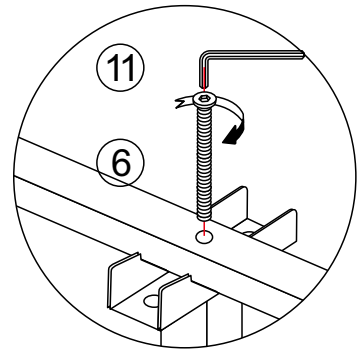

7

	⑥ x 1PC
	⑪ x 1PCS

8

	⑤ x 2PCS
	⑪ x 1PC

9

TIP:
After hanging the bedrail "M" on the head "E" and end of the bed "F", please lock the screws tightly.

	⑤ x 2PCS
	⑪ x 1PC