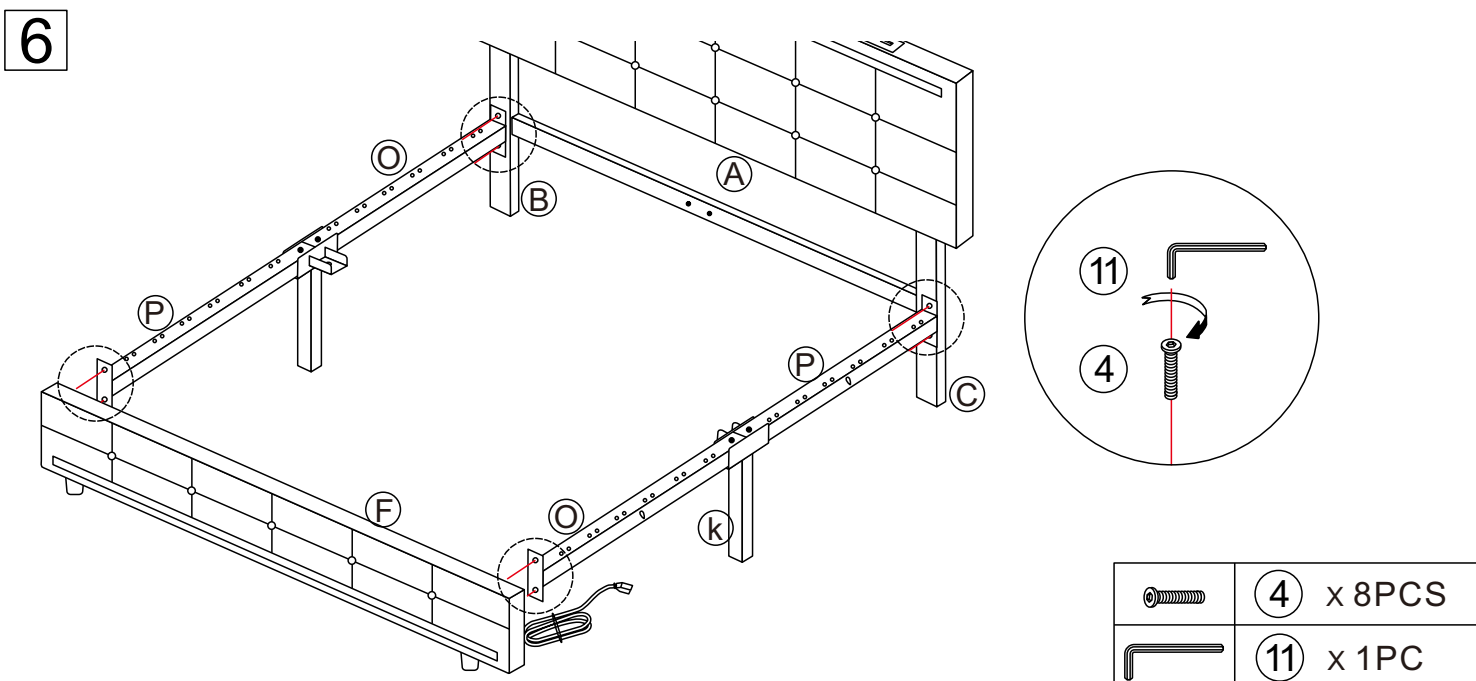

Installation Steps

Before your installation, please make sure that you have all the parts listed in the manual. If you find something missing please do not hesitate in contacting us.

- 1** TIP:
The total Height of BED HEAD could be 108cm or 113cm, the distance of hole site that you can choose.

	⑥ x 6PCS
	⑦ x 6PCS
	⑧ x 6PCS
	⑪ x 1PC

	④ x 2PCS
	⑪ x 1PC

- 3** TIP:
Please do not lock tightly the screws on this step, only lock in the half as the picture.

	③ x 2PCS
	⑪ x 1PC

4 TIP: Please do not lock tightly the screws "3" on this step, only lock in the half as the picture.

7

	⑥ x 1PC
	⑪ x 1PCS

8

	⑤ x 2PCS
	⑪ x 1PC

9

TIP:
After hanging the bedrail "M" on the head "E" and end of the bed "F", please lock the screws tightly.

	⑤ x 2PCS
	⑪ x 1PC

10

(T) x 10PCS

11

Insert the side frame wire into the bottom frame pin hole.

X4

12

X8

	(1) x 8PCS
	(9) x 8PCS
	(10) x 1PC
	(12) x 1PC

13 Clip the wheel into the bottom frame slot, and then lock the fixing screw.