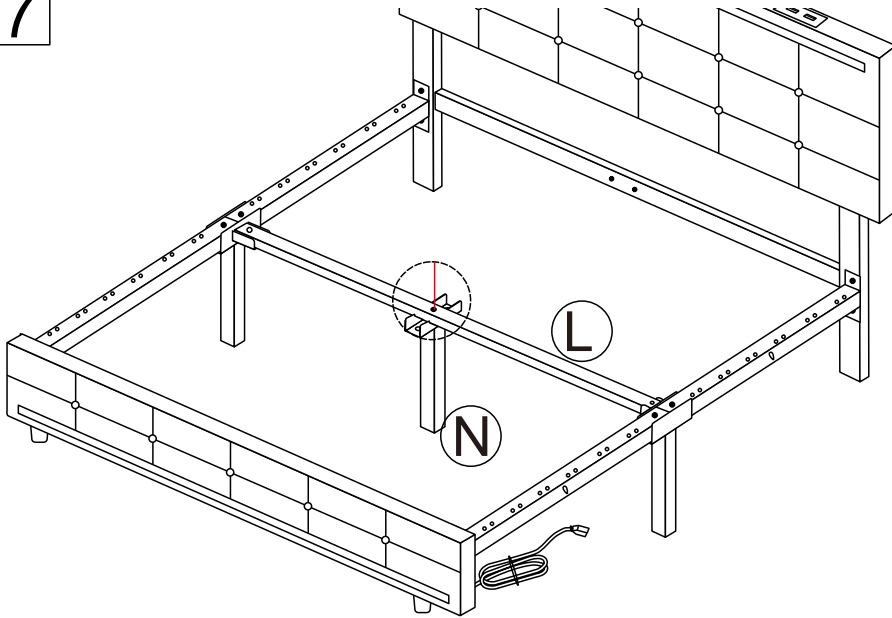

Installation Steps

Before your installation, please make sure that you have all the parts listed in the manual. If you find something missing please do not hesitate in contacting us.

- 1** TIP:
The total Height of BED HEAD could be 108cm or 113cm, the distance of hole site that you can choose.

	⑥ x 6PCS
	⑦ x 6PCS
	⑧ x 6PCS
	⑪ x 1PC

	④ x 2PCS
	⑪ x 1PC

- 3** TIP:
Please do not lock tightly the screws on this step, only lock in the half as the picture.

	③ x 2PCS
	⑪ x 1PC

4 TIP: Please do not lock tightly the screws "3" on this step, only lock in the half as the picture.

7

	⑥ x 1PC
	⑪ x 1PCS

8

	⑤ x 2PCS
	⑪ x 1PC

9

TIP:
After hanging the bedrail "M" on the head "E" and end of the bed "F", please lock the screws tightly.

	⑤ x 2PCS
	⑪ x 1PC

10

(T) x 10PCS

11

Insert the side frame wire into the bottom frame pin hole.

X4

12

X8

	(1) x 8PCS
	(9) x 8PCS
	(10) x 1PC
	(12) x 1PC

13 Clip the wheel into the bottom frame slot, and then lock the fixing screw.