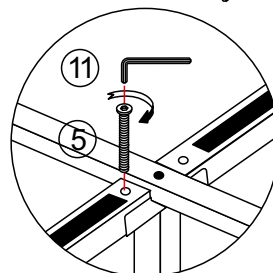

Installation Steps

Before your installation, please make sure that you have all the parts listed in the manual. If you find something missing please do not hesitate in contacting us.

- 1** TIP:
The total Height of BED HEAD could be 108cm or 113cm, the distance of hole site that you can choose.

	⑥ x 6PCS
	⑦ x 6PCS
	⑧ x 6PCS
	⑪ x 1PC

	④ x 2PCS
	⑪ x 1PC

- 3** TIP:
Please do not lock tightly the screws on this step, only lock in the half as the picture.

	③ x 2PCS
	⑪ x 1PC

4 TIP: Please do not lock tightly the screws "3" on this step, only lock in the half as the picture.

7

	⑥ x 1PC
	⑪ x 1PCS

8

	⑤ x 2PCS
	⑪ x 1PC

9

TIP:
After hanging the bedrail "M" on the head "E" and end of the bed "F", please lock the screws tightly.

	⑤ x 2PCS
	⑪ x 1PC

10

(T) x 10PCS

11

Insert the side frame wire into the bottom frame pin hole.

X4

12

X8

	(1) x 8PCS
	(9) x 8PCS
	(10) x 1PC
	(12) x 1PC

13 Clip the wheel into the bottom frame slot, and then lock the fixing screw.