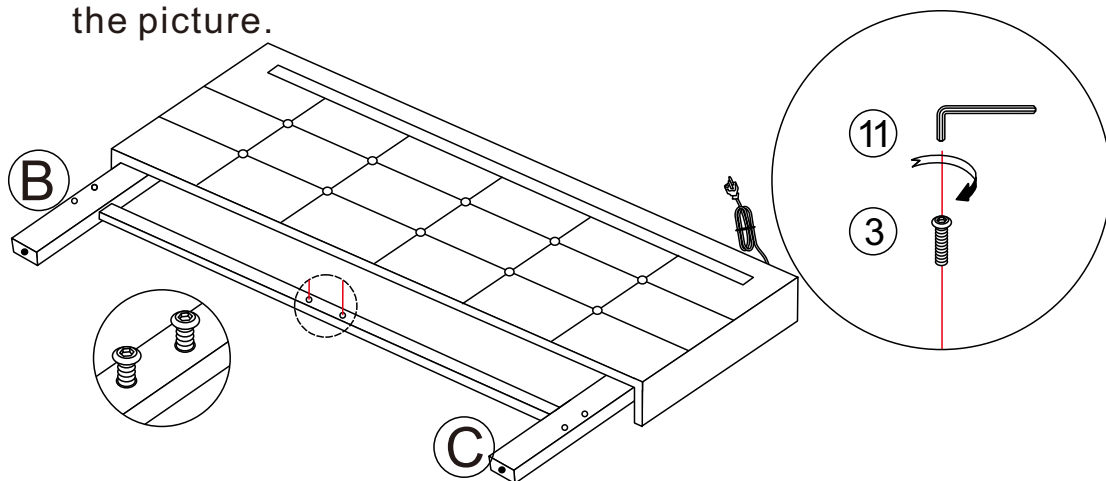

Installation Steps

Before your installation, please make sure that you have all the parts listed in the manual. If you find something missing please do not hesitate in contacting us.

- 1** TIP:
The total Height of BED HEAD could be 108cm or 113cm, the distance of hole site that you can choose.

	⑥ x 6PCS
	⑦ x 6PCS
	⑧ x 6PCS
	⑪ x 1PC

	④ x 2PCS
	⑪ x 1PC

- 3** TIP:
Please do not lock tightly the screws on this step, only lock in the half as the picture.

	③ x 2PCS
	⑪ x 1PC

4 TIP: Please do not lock tightly the screws "3" on this step, only lock in the half as the picture.