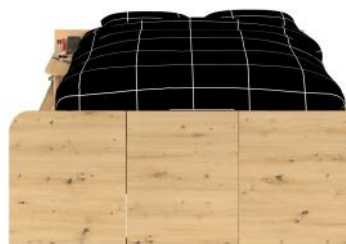

ADULT BEDROOM / Travel

✦ Designed to fit out small spaces, this storage bed combines a double bed function with a real storage space underneath, thanks to its flip-up bed base

✦ Very trendy, this storage bed in **Artisan Oak | Black Stipple** tones is perfect to bring a touch of character in an adult or teenager bedroom

✦ This bed also has a reinforced platform (22 mm thick) to allow you to create your own universe according to your desires

The products are made of particleboards with a thickness of 15 and 22 mm
The drawers are equipped with a roller runner system, the bed base with shock absorbers

ARTISAN OAK

BLACK STIPPLE

ADULT BEDROOM / Travel

The storage bed **TRAVEL** includes :

- A bed base with dimensions of 190 x 140
- 2 storage compartments of 31 cm in depth and a storage compartment closed by a drawer located on the side of the bed
- A 22 mm thick and 203 cm long platform just above + a second shelf of 20 cm in depth
- A total of four 30 cm high storage compartments with two of them are 45 cm deep, and a second drawer located under the bed
- Two 11 cm high platforms above these compartments which can be used for storing shoe boxes for example