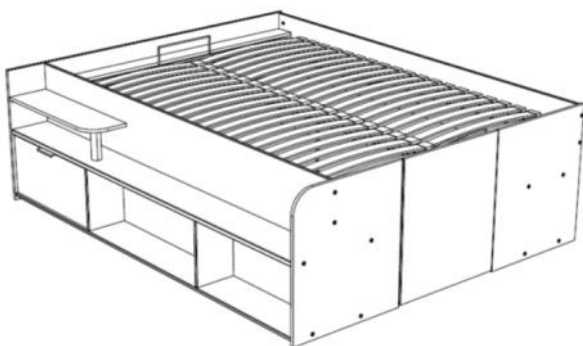

ADULT BEDROOM / Travel

✦ Designed to fit out small spaces, this storage bed combines a double bed function with a real storage space underneath, thanks to its flip-up bed base

✦ Very trendy, this storage bed in **Artisan Oak | Black Stipple** tones is perfect to bring a touch of character in an adult or teenager bedroom

✦ This bed also has a reinforced platform (22 mm thick) to allow you to create your own universe according to your desires

The products are made of particleboards with a thickness of 15 and 22 mm
The drawers are equipped with a roller runner system, the bed base with shock absorbers

ARTISAN OAK

BLACK STIPPLE

ADULT BEDROOM / Travel

The storage bed **TRAVEL** includes :

- A bed base with dimensions of 190 x 140
- 2 storage compartments of 31 cm in depth and a storage compartment closed by a drawer located on the side of the bed
- A 22 mm thick and 203 cm long platform just above + a second shelf of 20 cm in depth
- A total of four 30 cm high storage compartments with two of them are 45 cm deep, and a second drawer located under the bed
- Two 11 cm high platforms above these compartments which can be used for storing shoe boxes for example

1540LICO : L166 x H67 x D206
Weight : 121 kg - Volume : 0.412m3
Number of packages : 5