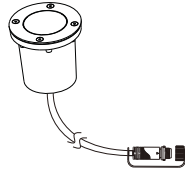

Paulmann

Safety Instructions

1, 2, 3, 4, 5, 6, 7, 9, 10, 12, 14, 15, 16, 17, 18, 19, 20, 21, 22, 23, 24, 25, 26, 33, 34

Info

www.paulmann.com

Paulmann Licht GmbH
Quezinger Feld 2
31832 Springe
Germany

www.paulmann.com

Art.-Nr.: 942.74
942.75

942.74

942.75

(+MA326) PSU 08/19

1x

3x

1x

1x

Incl.

A

≤ 500KGS

IP 65

LED

ø98mm

91.3

B

min. ø80mm

< ø80mm

!✓

!✗

C

!✓

!✗

D

max. 50m

max. 150W

E

Safety Instructions Nr. 5

off

! off

F

IP44

G

IP44

!✗

!✓