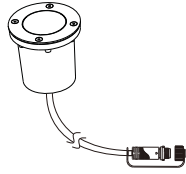

Paulmann

Safety Instructions

1, 2, 3, 4, 5, 6, 7, 9, 10, 12, 14, 15, 16, 17, 18, 19, 20, 21, 22, 23, 24, 25, 26, 33, 34

Info

www.paulmann.com

Paulmann Licht GmbH
Quezinger Feld 2
31832 Springe
Germany

www.paulmann.com

Art.-Nr.: 942.74
942.75

942.74

942.75

(+MA326) PSU 08/19

1x

3x

1x

1x

Incl.

A

≤ 500KGS

IP 65

LED

ø98mm

91.3

B

min. ø80mm

< ø80mm

!✓

!✗

C

!✓

!✗

D

max. 50m

max. 150W

E

Safety Instructions Nr. 5

off

! off

F

IP44

G

IP44

!✗

!✓