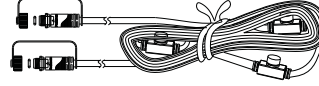

Paulmann

Safety Instructions

1, 2, 3, 4, 5, 6, 7, 9, 10, 12, 14, 15, 16, 17, 18, 19, 20, 21, 22, 23, 24, 25, 26, 33, 34

Info

www.paulmann.com

Paulmann Licht GmbH
Quezinger Feld 2
31832 Springe
Germany

www.paulmann.com

Art.-Nr.: 942.74
942.75

942.74

942.75

(+MA326) PSU 08/19

1x

3x

1x

1x

Incl.

A

≤ 500KGS

IP 65

LED

ø98mm

91.3

B

min. ø80mm

< ø80mm

!✓

!✗

C

!✓

!✗

D

max. 50m

max. 150W

E

Safety Instructions Nr. 5

off

! off

F

IP44

G

IP44

!✗

!✓