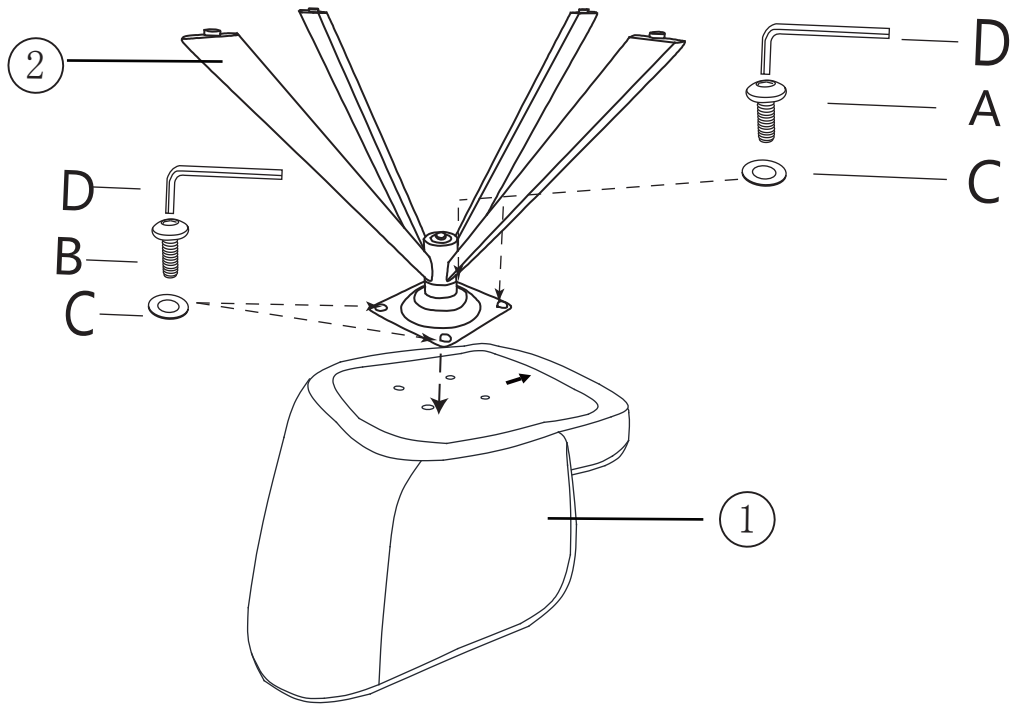

Mitzie dining chair

			✓
①	1	580*600*430mm	
②	1	465*465*390mm	

①x1 	② x1 		
AX2  M6*25mm	BX2  M6*20mm	CX4  Φ18-Φ6X1.2mm	DX1  5mm

1

Ax2  M6*25mm	Bx2  M6*20mm	Cx4  Φ18-Φ6X1.2mm	Dx1  5mm
---	---	--	---

2