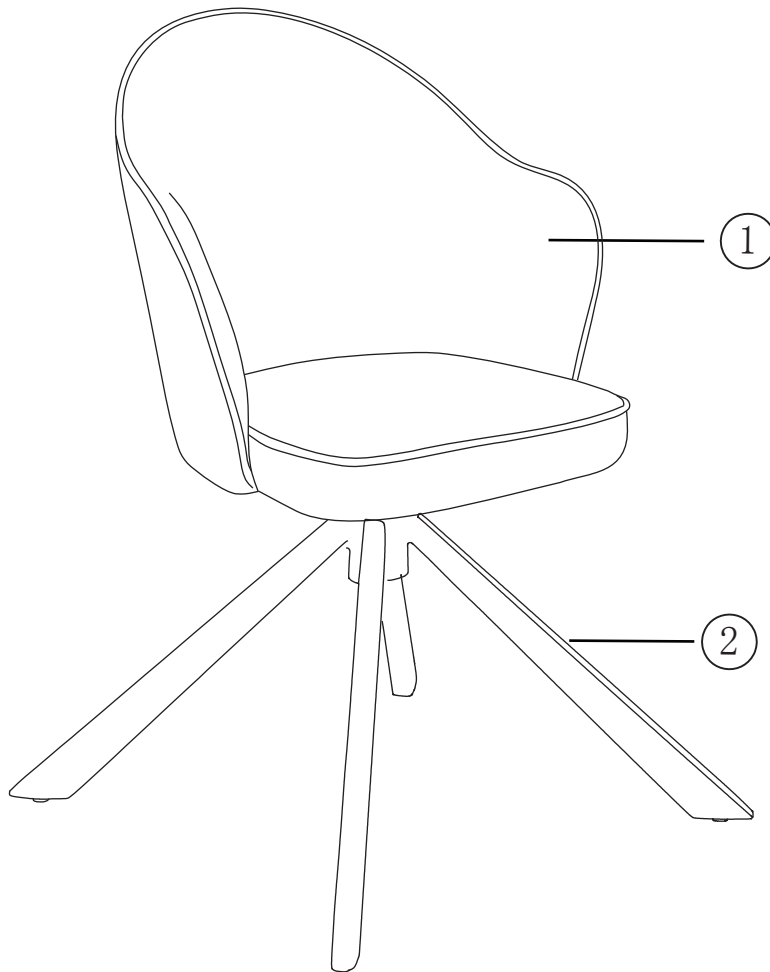

Mitzie dining chair

			✓
①	1	580*600*430mm	
②	1	465*465*390mm	

①x1 	② x1 		
AX2  M6*25mm	BX2  M6*20mm	CX4  Φ18-Φ6X1.2mm	DX1  5mm

1

Ax2  M6*25mm	Bx2  M6*20mm	Cx4  Φ18-Φ6X1.2mm	Dx1  5mm
---	---	--	---

2