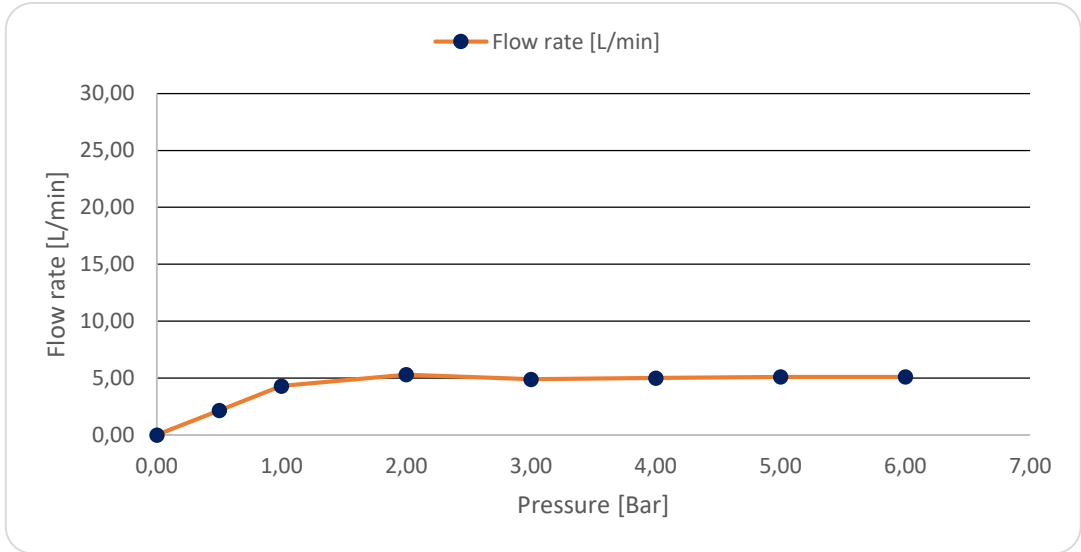

ARCHITECTURA SQUARE TALL BASIN MIXER

FLOW CHART