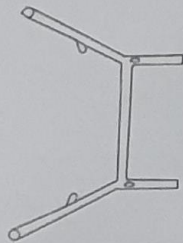

80020/80021-Chair with Armrest Avignon

KARE
DESIGN

Ax4

M6X35mm

Dx1

1

2

Bx1

Ex1

3

Cx1

Fx4