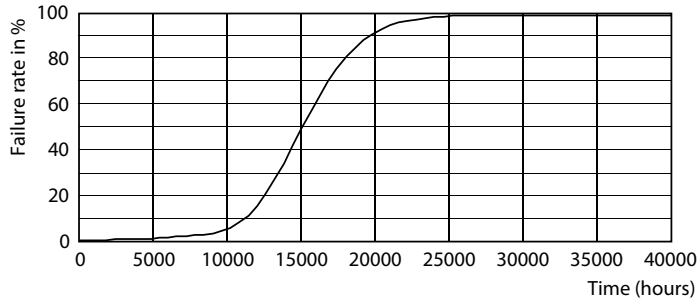

Classic filament LEDbulbs

Lifetime

15K LED

15K LMP