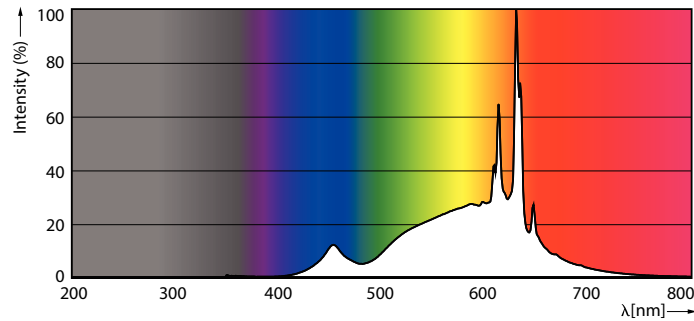

Photometric data

LEDbulb CLA 10,5W A60 E27 927 922 FR