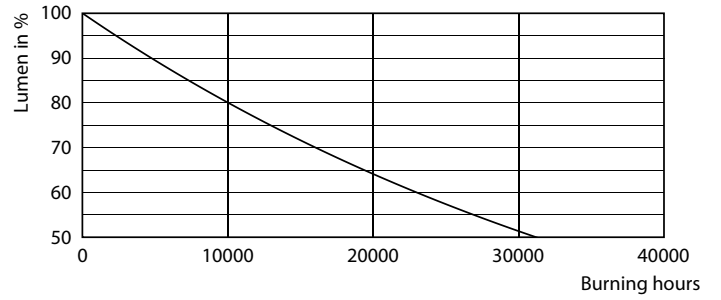

Classic filament LEDbulbs

Lifetime

15K LED

15K LMP