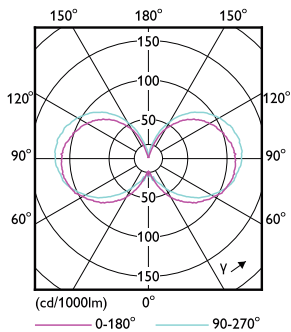

LEDbulb CLA WGD CRI90