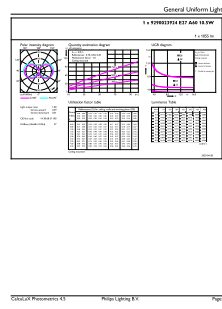

LEDbulb CLA 10,5W A60 E27 927 922 FR