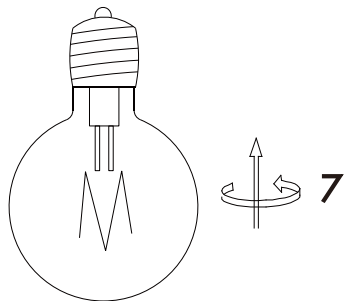

# INSTRUCTION MANUAL

220~240V  
50Hz

Max.  $\phi$  150mm  
E27 Max. 60W

## Combi CL 10cm

Overall sizes: