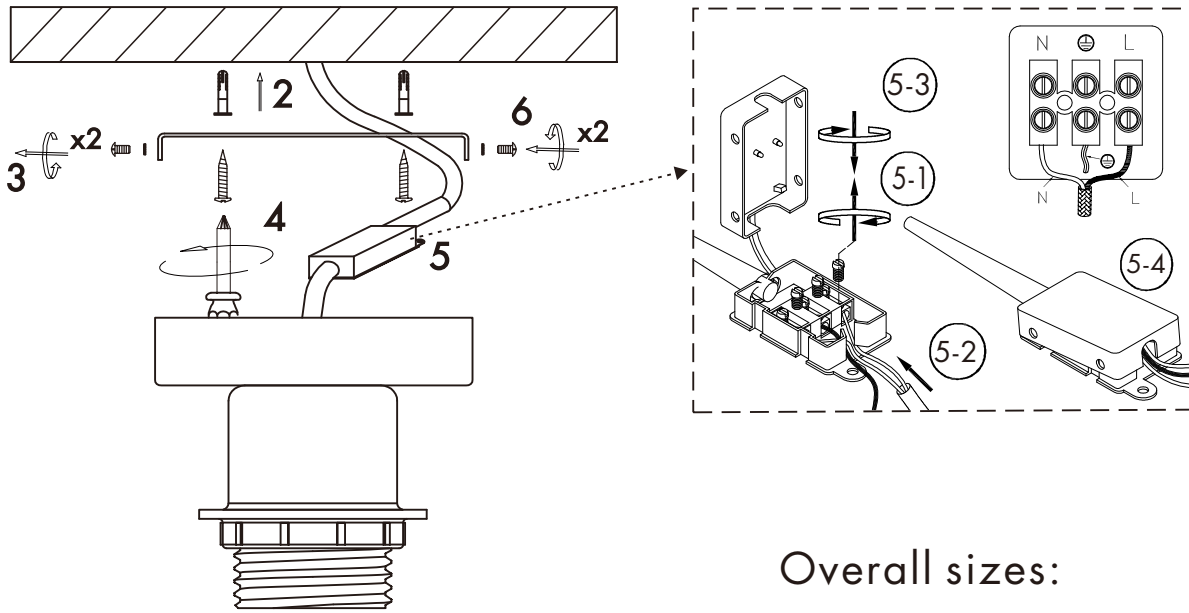

# INSTRUCTION MANUAL

220~240V  
50Hz

Max.  $\phi$  150mm  
E27 Max. 60W

## Combi CL 10cm

Overall sizes: