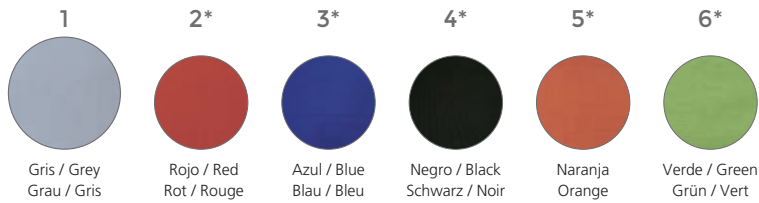

Acabados panel trasero
Back panel finishes

*Bajo pedido / *On request / *Auf Anforterung / *Sur demande

Acabados módulos
Module finishes

Medidas / Sizes (cm)