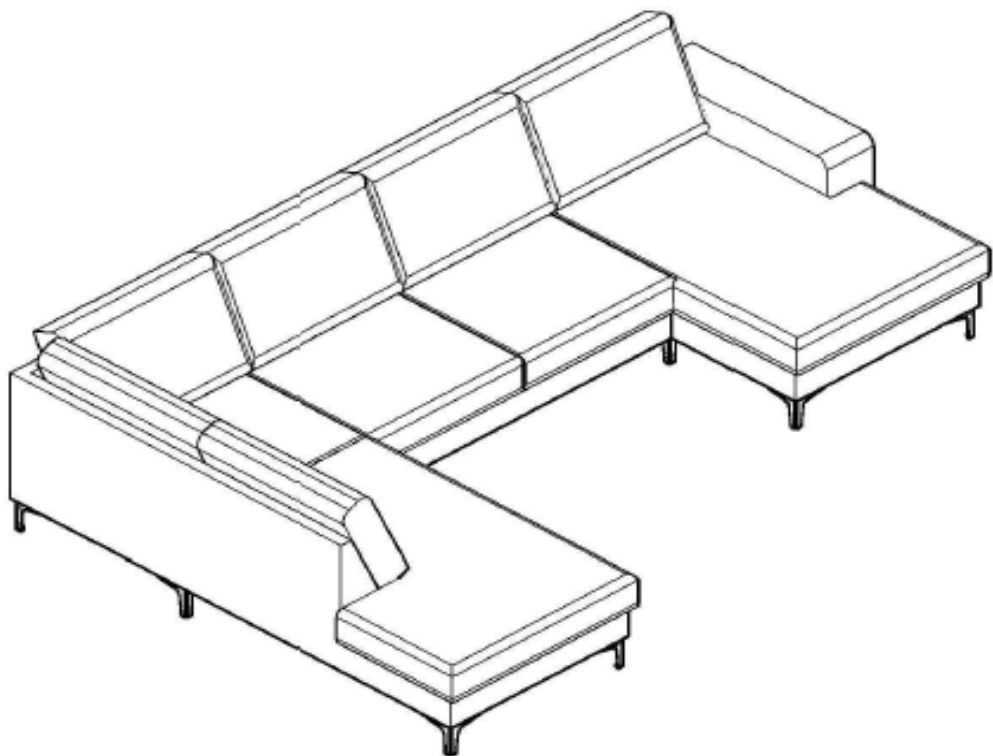

Art. No. 31919111, 62867949, 37601139, 21061355, 32484764, 39228009, 49500958, 96141741, 96678147, 41468805, 84082537, 78910231, 88819336, 32980444, 92434833, 92280936, 24328761, 74261214

HENRY

u shape

D Montageanleitung