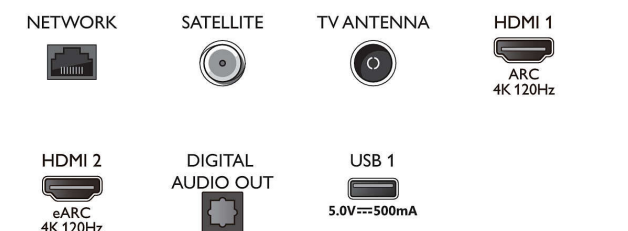

Power

- Mains power: AC 220 - 240 V 50/60Hz
- Standby power consumption: less than 0.3W
- Power Saving Features: Auto switch-off timer, Picture mute (for radio), Eco mode, Light sensor

Accessories

- Included accessories: Remote Control, 2 x AAA Batteries, Table top stand, Power cord, Quick start guide, Legal and safety brochure

Design

- Colors of TV: Anthracite grey bezel
- Stand design: Anthracite gray offset sticks

Connections

Side

Bottom

Issue date 2023-07-18

Version: 2.2.0

EAN: 87 18863 03850 5