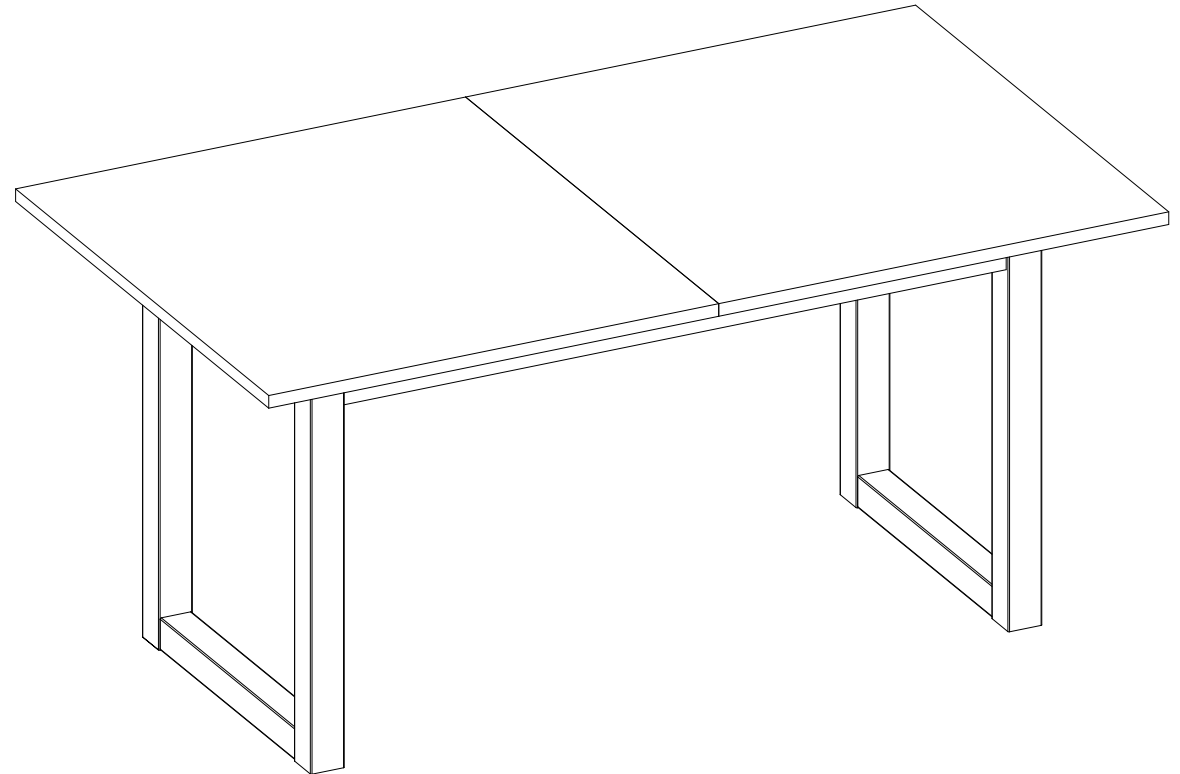

ASN80A/137

Item Name	Austin 80A Tisch
Colors 1	Schiefer Navy/Anthracite
Colors 2	
Colors 3	-
Colors 4	-
Colors 5	-

		Finishing
Panels material 1	chipboard	ABS
Panels material 2	MDF	-
Panels material 3	-	-
Doors	-	-
Handles material	-	-
Legs material	MDF	-
Mirror	-	-
Glass	-	-
Edges	ABS	-
Soft edges	-	-
Wall fixing fittings	-	-
Extension	Yes	ABS
Extension size (cm)	200cm	ABS
Extension stored under the top	Yes	ABS
Synchronized opening	-	-
Top panel thickness (mm)	22mm	ABS