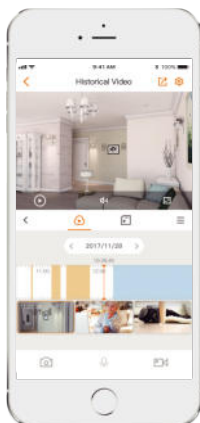

Stay close with what you care

With Cloud service, you will have access to what you care as long as Internet is available. You can record daily or motion videos on Cloud and playback anytime anywhere.