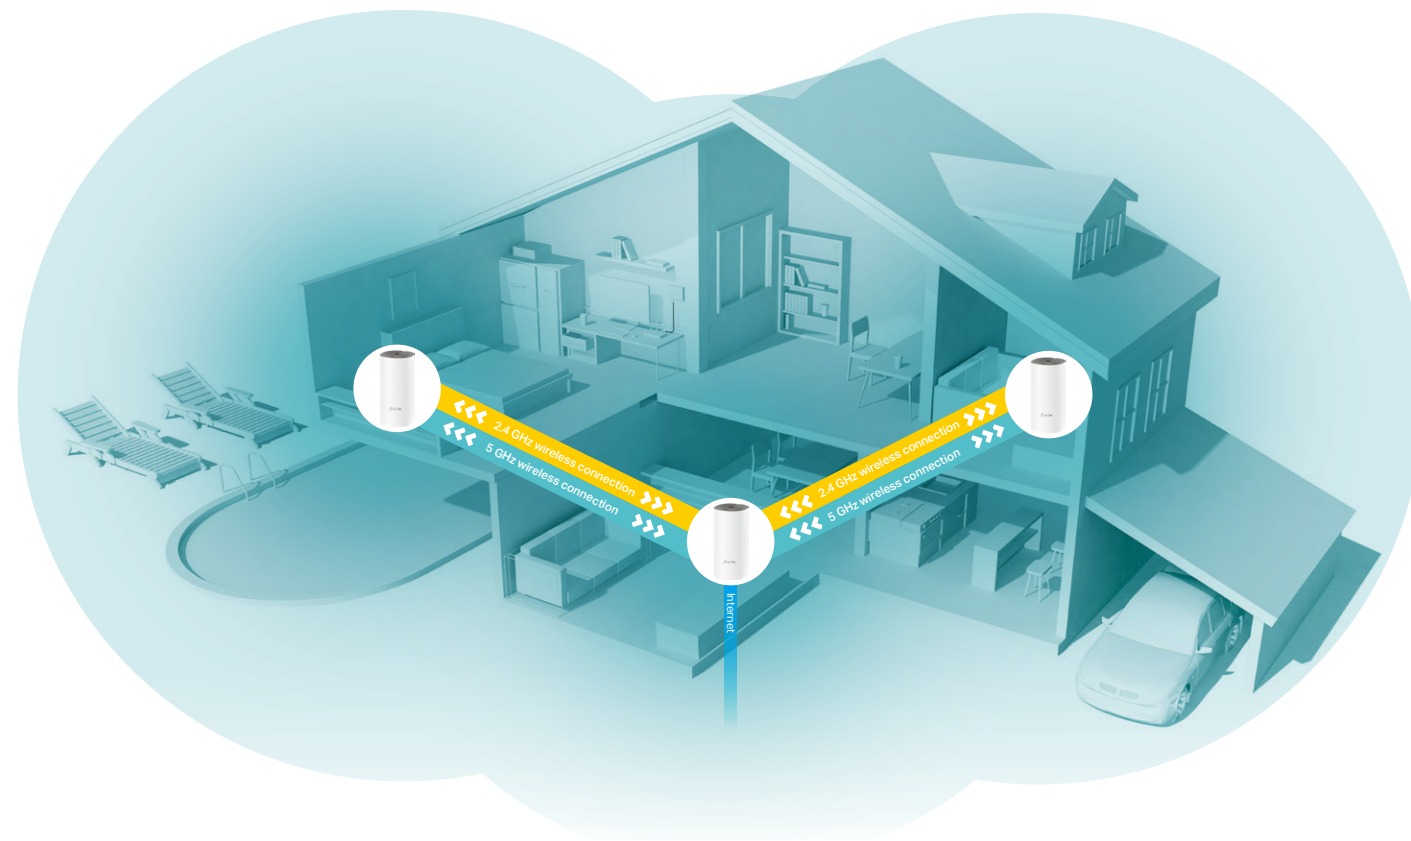

# AC1200 Whole Home Mesh Wi-Fi System

Deco E4

## Fast. Stable. Everywhere.

Deco is the simplest way to guarantee a strong Wi-Fi signal in every corner of your home. Enjoy fast, stable connections for an army of devices in a whole-home coverage. Setup is made easier with the Deco app there to walk you through every step.