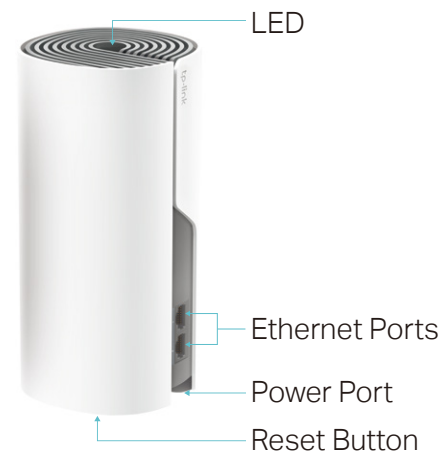

Specifications

Hardware

- Ports: 2 10/100Mbps WAN/LAN Ports, 1 Power Port
- Buttons: 1 Reset button on the underside
- Antenna Type: 2 internal dual-band antennas per Deco unit
- Flash: 16 MB
- SDRAM: 128 MB
- Dimensions: 7.5 × 3.6 × 3.6 in. (190.5 × 90.7 × 90.7 mm)
- Power Adapter Input: 100-240V~ 50/60Hz 0.3A
- Power Adapter Output: 12V = 1A

Wireless

- Wireless Standards: IEEE 802.11 ac/n/a 5 GHz, IEEE 802.11 b/g/n 2.4 GHz
- Frequency: 2.4 GHz and 5 GHz
- Signal Rate: 867 Mbps at 5 GHz, 300 Mbps at 2.4 GHz
- Transmit Power: FCC: <30 dBm, CE: <20 dBm (2.4 GHz), <23 dBm (5 GHz)
- Wireless Security: WPA-PSK/WPA2-PSK

*Maximum wireless transmission rates are the physical rates derived from IEEE Standard 802.11 specifications. Range, coverage, and maximum quantity of connected devices are based on test results under normal usage conditions. Actual wireless data throughput, wireless coverage, and quantity of connected devices are not guaranteed and will vary as a result of 1) environmental factors, including building materials, physical objects, and obstacles, 2) network conditions, including local interference, volume and density of traffic, product location, network complexity, and network overhead, and 3) client limitations, including rated performance, location, connection quality, and client condition. Use of MU-MIMO requires clients to also support MU-MIMO. Clients need to support 802.11k/v/r and may require additional set up. Performance may vary depending on the client device.

Software

- Working Mode: Router, Access Point
- WAN Type: Dynamic IP/Static IP/PPPoE/L2TP/PPTP
- DHCP: Server, Client
- Quality of Service: WMM
- Firewall Security: SPI Firewall
- Protocols: Supports IPv4 and IPv6
- Guest Network: 2.4 GHz guest network x 1, 5 GHz guest network x 1
- Features: Parental Controls, QoS (Quality of Service), Reporting, Assisted Setup, Address Reservation, Port Forwarding, TP-Link DDNS, VLAN, IPv6, LED Control
- Management: Local Management, Remote Management

Others

- Certification: CE, FCC, IC, NCC, BSMI, IDA, RCM, JPA, JRF, VCCI, KC, RoHS
- Smartphone/Tablet Requirements: iOS 9.0 or later, Android 4.3 or later
- Environment: Operating Temperature: 0°C~40°C (32°F~104°F), Storage Temperature: -40°C~70°C (-40°F~158°F), Operating Humidity: 10%~90% non-condensing, Storage Humidity: 5%~90% non-condensing
- Package Contents for Deco E4 (3-pack): 3 Deco units, 3 Power Adapters, 1 RJ45 Ethernet Cable
- Package Contents for Deco E4 (2-pack): 2 Deco units, 2 Power Adapters, 1 RJ45 Ethernet Cable
- Package Contents for Deco E4 (1-pack): Installed independently or added to the existing system to provide greater coverage, 1 Deco unit, 1 Power Adapter, 1 RJ45 Ethernet Cable