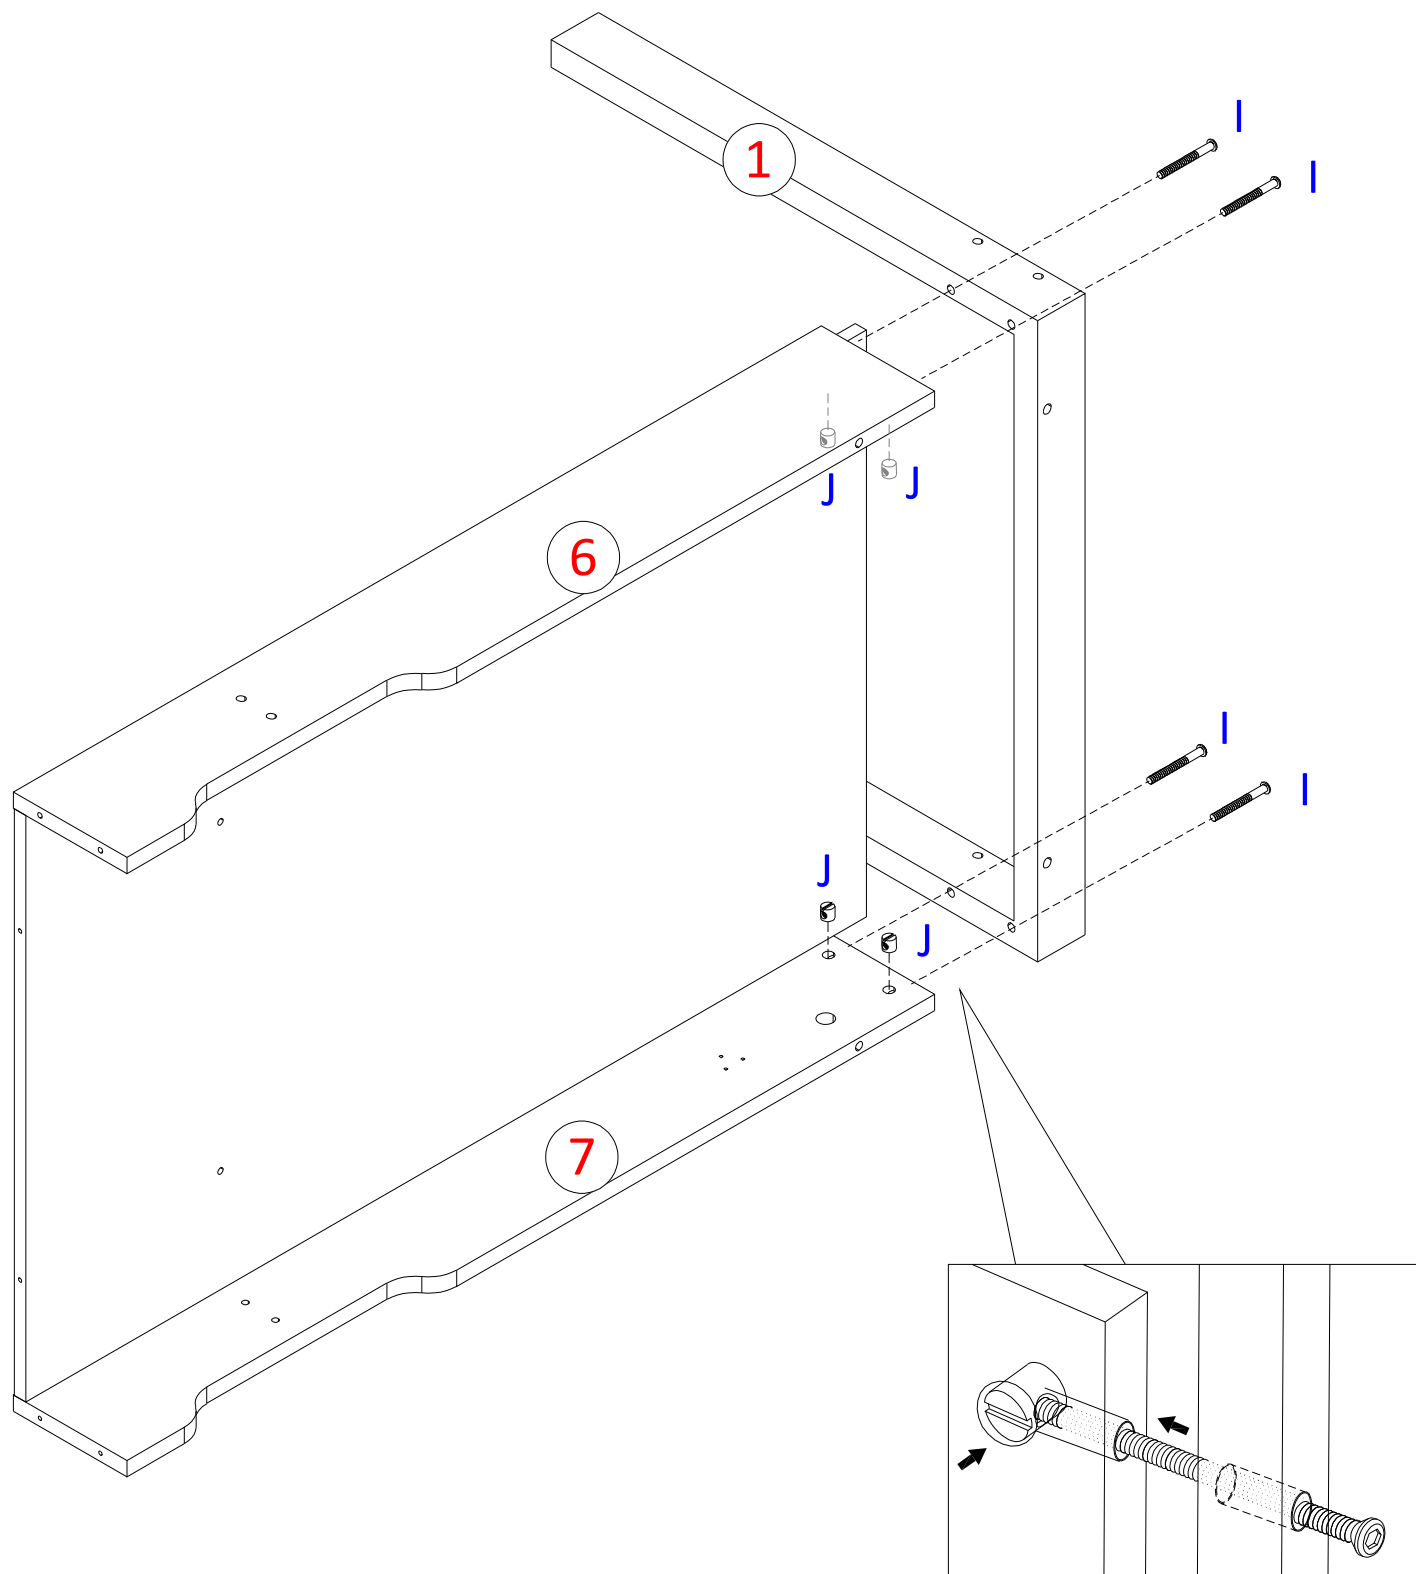

2

I M6x75

4 PCS

J M6

4 PCS