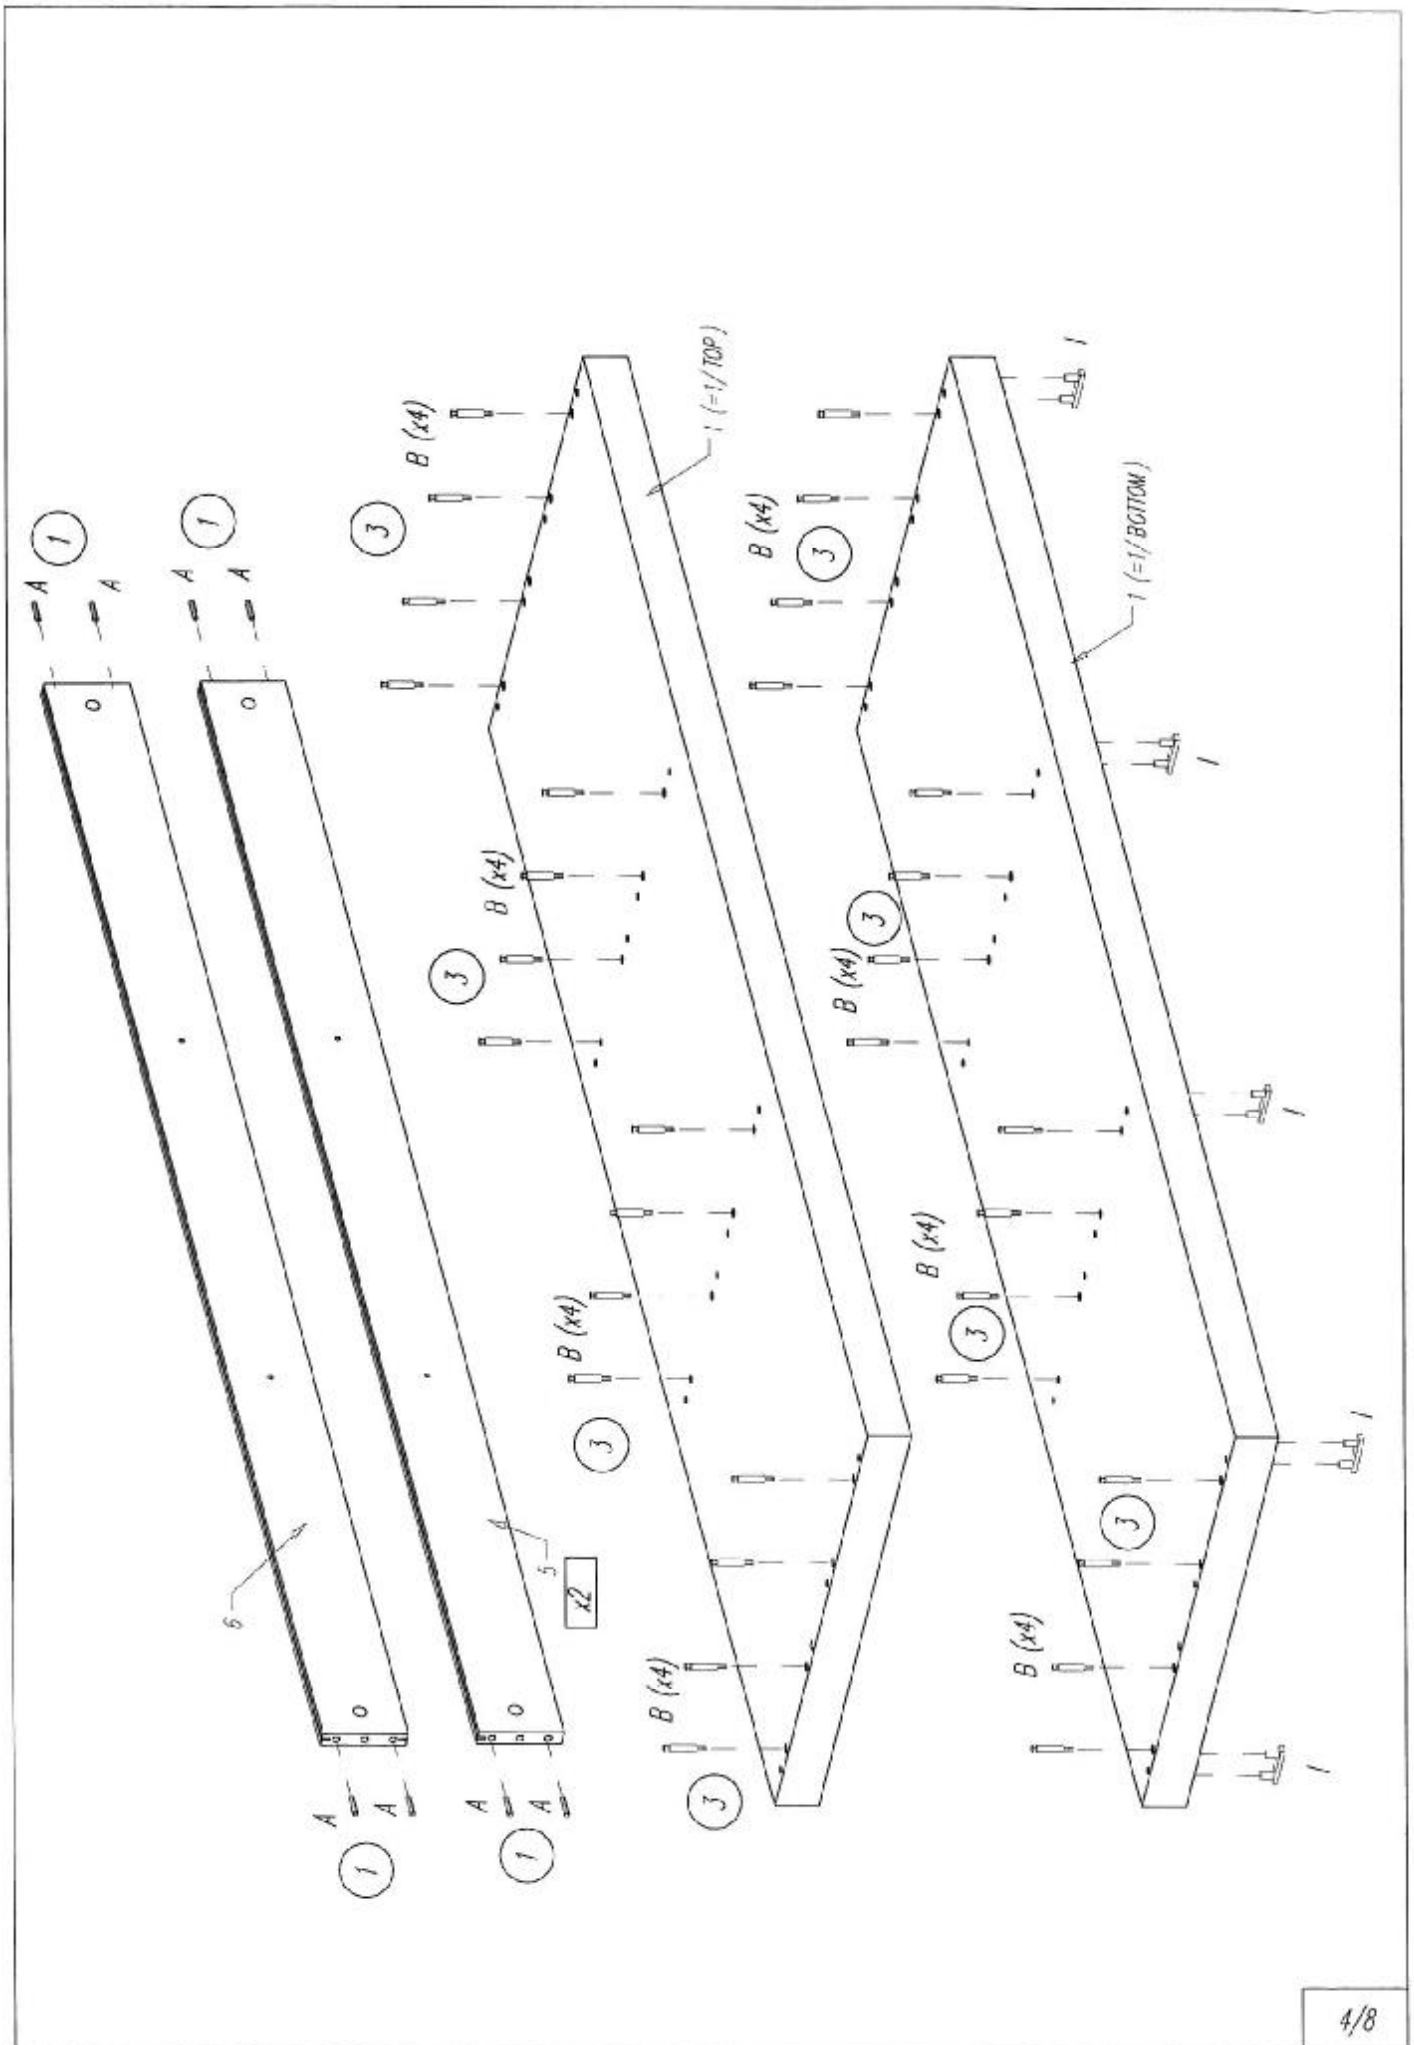

A	B	C	D	E	H	I	J	K	L	M	N	O	P
Ø7,8x40 x52	L=34/St x48	Ø15x15 x48	MET +/N x12	H=0 x12	Plastic x4	x8	Ø3 x24	Ø3x13 x24	Ø3x16 x24	Ø4x16 x24	Ø3,5x35 x6	x8	Plastic x16

LARA-ROB W3- 2

LARA-W3-T4 ver. 4/2019

	Part no. 7: 540x516 mm
	Part no. 8: 502x516 mm
	Part no. 9: 842x557 mm
	Part no. 10: 842x520 mm

Colli 1/5:

Part no. 2 -2 pcs/St.

Colli 2/5:

Part no. 4 -3 pcs/St.

Assembly instruction /instruction/Montage

Colli 3/5:

Part no. 3 -2 pcs/St.

Part no. 12 -2 pcs/St.

Part no. 7 -2 pcs/St.

Part no. 9 -4 pcs/St.

Part no. 11 -2 pcs/St.

Colli 4/5:

Part no. 1 -2 pcs/St.

Part no. 5 -2 pcs/St.

Part no. 6 -1 pcs/St.

Part no. 10 -2 pcs/St.

Colli 5/5:

Part no. 8 -4 pcs/St.

Fittings/Beschlage/Quincoilerie

Part no. 9: 542x557 mm
Part no. 10: 212x220 mm

5/8

Part no. 7: 510/516 mm
 Part no. 8: 502/516 mm

?