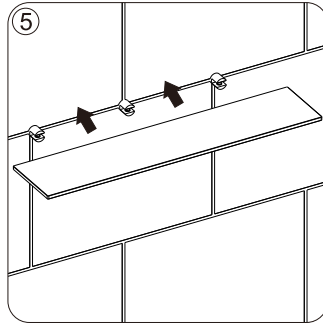

INSTALLATION STEPS

Dear Customer,

Thank you for purchasing our products.

If you are satisfied with our products and services, we look forward to receiving a positive rating from you, regardless of the channel you used to purchase our products (Amazon, eBay, Manomano, Kaufland, etc.). Your support is very important to us.

If you have any problems installing or using our products, please contact our distributors using the contact details below. We will do our best to help you.

Sincerely!

Distributor 1:
Aqua Batos Bäder GmbH
Südwestkorso 14
12161 Berlin
info@aquabatos.com
www.aquabatos.de

Distributor 2:
Aqua Lavos GmbH
Wiesenstr. 110
07743 Jena
info@aqualavos.de

Distributor 3:
SANYROI SASU
250bis boulevard Saint-Germain
75007 Paris
info@sanyroi.fr