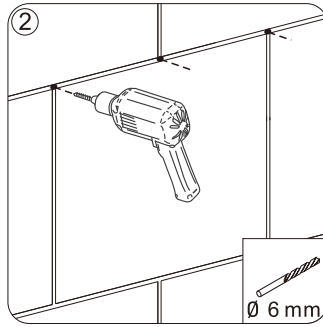

INSTALLATION STEPS

Dear Customer,

Thank you for purchasing our products.

If you are satisfied with our products and services, we look forward to receiving a positive rating from you, regardless of the channel you used to purchase our products (Amazon, eBay, Manomano, Kaufland, etc.). Your support is very important to us.

If you have any problems installing or using our products, please contact our distributors using the contact details below. We will do our best to help you.

Sincerely!

Distributor 1:
Aqua Batos Bäder GmbH
Südwestkorso 14
12161 Berlin
info@aquabatos.com
www.aquabatos.de

Distributor 2:
Aqua Lavos GmbH
Wiesenstr. 110
07743 Jena
info@aqualavos.de

Distributor 3:
SANYROI SASU
250bis boulevard Saint-Germain
75007 Paris
info@sanyroi.fr