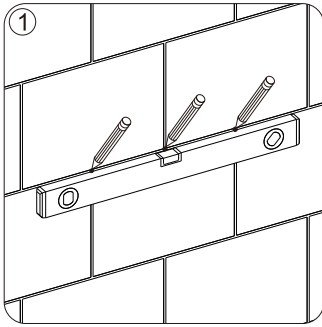

INSTALLATION STEPS

Dear Customer,

Thank you for purchasing our products.

If you are satisfied with our products and services, we look forward to receiving a positive rating from you, regardless of the channel you used to purchase our products (Amazon, eBay, Manomano, Kaufland, etc.). Your support is very important to us.

If you have any problems installing or using our products, please contact our distributors using the contact details below. We will do our best to help you.

Sincerely!

Distributor 1:
Aqua Batos Bäder GmbH
Südwestkorso 14
12161 Berlin
info@aquabatos.com
www.aquabatos.de

Distributor 2:
Aqua Lavos GmbH
Wiesenstr. 110
07743 Jena
info@aqualavos.de

Distributor 3:
SANYROI SASU
250bis boulevard Saint-Germain
75007 Paris
info@sanyroi.fr