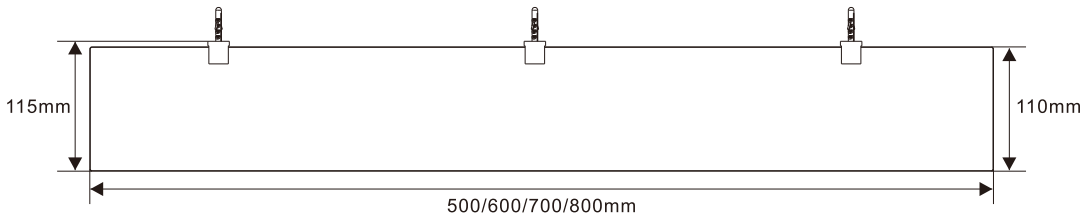

GLASS SHELF INSTALLATION INSTRUCTIONS

PACKAGE CONTENTS

500x110mm

600x110mm
700x110mm
800x110mm

DIMENSIONS

TOOLS REQUIRED

| DESCRIPTION | IMAGE | DESCRIPTION | IMAGE |
|----------------|-------|-------------------------|-------|
| LEVEL | | DRILL | |
| PEN/PENCIL | | PHILLIPS SCREWDRIVER | |
| Ø6MM DRILL BIT | | HAMMER | |