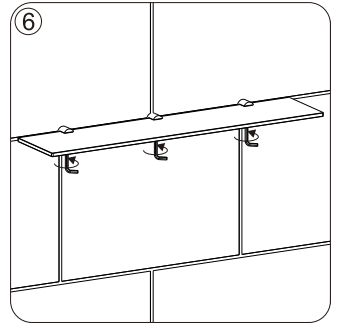

INSTALLATION STEPS

Dear Customer,

Thank you for purchasing our products.

If you are satisfied with our products and services, we look forward to receiving a positive rating from you, regardless of the channel you used to purchase our products (Amazon, eBay, Manomano, Kaufland, etc.). Your support is very important to us.

If you have any problems installing or using our products, please contact our distributors using the contact details below. We will do our best to help you.

Sincerely!

Distributor 1:
Aqua Batos Bäder GmbH
Südwestkorso 14
12161 Berlin
info@aquabatos.com
www.aquabatos.de

Distributor 2:
Aqua Lavos GmbH
Wiesenstr. 110
07743 Jena
info@aqualavos.de

Distributor 3:
SANYROI SASU
250bis boulevard Saint-Germain
75007 Paris
info@sanyroi.fr