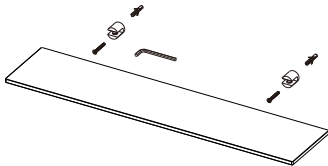

GLASS SHELF INSTALLATION INSTRUCTIONS

PACKAGE CONTENTS

500x110mm

600x110mm
700x110mm
800x110mm

DIMENSIONS

TOOLS REQUIRED

| DESCRIPTION | IMAGE | DESCRIPTION | IMAGE |
|----------------|-------|-------------------------|-------|
| LEVEL | | DRILL | |
| PEN/PENCIL | | PHILLIPS SCREWDRIVER | |
| Ø6MM DRILL BIT | | HAMMER | |