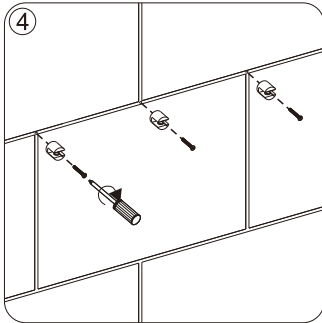

INSTALLATION STEPS

Dear Customer,

Thank you for purchasing our products.

If you are satisfied with our products and services, we look forward to receiving a positive rating from you, regardless of the channel you used to purchase our products (Amazon, eBay, Manomano, Kaufland, etc.). Your support is very important to us.

If you have any problems installing or using our products, please contact our distributors using the contact details below. We will do our best to help you.

Sincerely!

Distributor 1:
Aqua Batos Bäder GmbH
Südwestkorso 14
12161 Berlin
info@aquabatos.com
www.aquabatos.de

Distributor 2:
Aqua Lavos GmbH
Wiesenstr. 110
07743 Jena
info@aqualavos.de

Distributor 3:
SANYROI SASU
250bis boulevard Saint-Germain
75007 Paris
info@sanyroi.fr