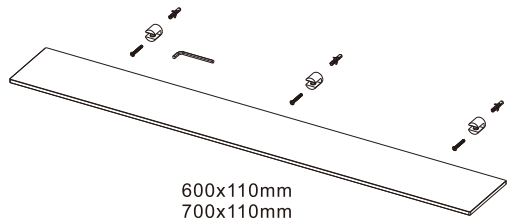

GLASS SHELF INSTALLATION INSTRUCTIONS

PACKAGE CONTENTS

500x110mm

600x110mm
700x110mm
800x110mm

DIMENSIONS

TOOLS REQUIRED

| DESCRIPTION | IMAGE | DESCRIPTION | IMAGE |
|----------------|-------|-------------------------|-------|
| LEVEL | | DRILL | |
| PEN/PENCIL | | PHILLIPS SCREWDRIVER | |
| Ø6MM DRILL BIT | | HAMMER | |