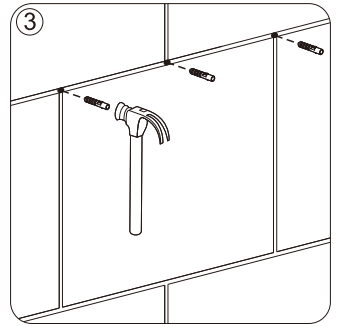

INSTALLATION STEPS

Dear Customer,

Thank you for purchasing our products.

If you are satisfied with our products and services, we look forward to receiving a positive rating from you, regardless of the channel you used to purchase our products (Amazon, eBay, Manomano, Kaufland, etc.). Your support is very important to us.

If you have any problems installing or using our products, please contact our distributors using the contact details below. We will do our best to help you.

Sincerely!

Distributor 1:
Aqua Batos Bäder GmbH
Südwestkorso 14
12161 Berlin
info@aquabatos.com
www.aquabatos.de

Distributor 2:
Aqua Lavos GmbH
Wiesenstr. 110
07743 Jena
info@aqualavos.de

Distributor 3:
SANYROI SASU
250bis boulevard Saint-Germain
75007 Paris
info@sanyroi.fr