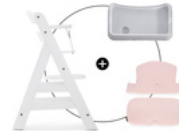

## Produktbilder

**SOFT SEAT PAD**  
FOR ALPHA+ HIGHCHAIRS

**HIGH-QUALITY**  
FABRIC

**EXTRA-HIGH BACK PIECE**

**ANTI-SLIP**  
COATING

**USABLE WITH BOTH**  
ALPHA+ BELT SYSTEMS

**EASY AND PERFECT FIT**

**COMPATIBLE WITH**  
THE ALPHA TRAY