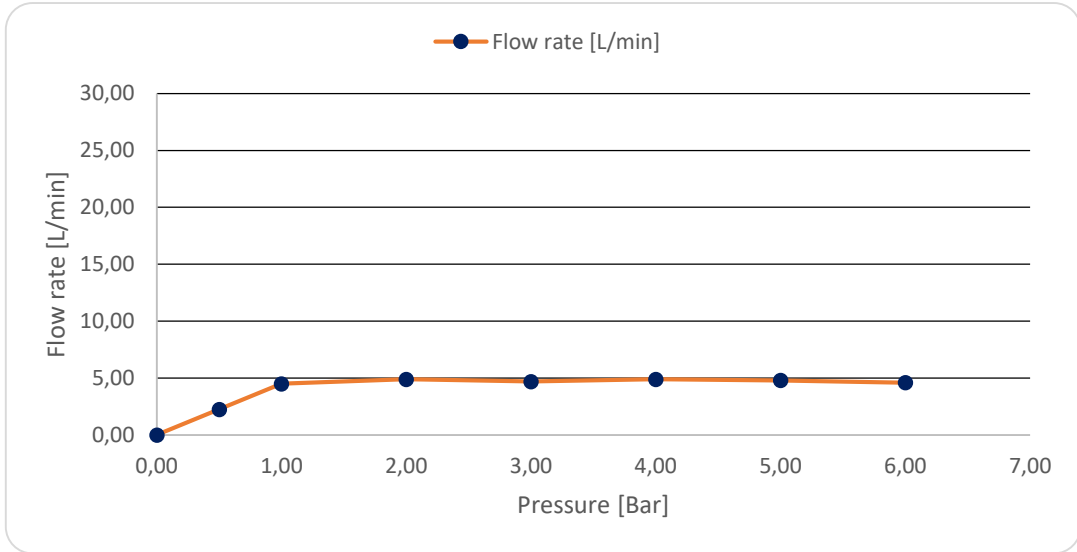

ARCHITECTURA SQUARE BASIN MIXER

FLOW CHART