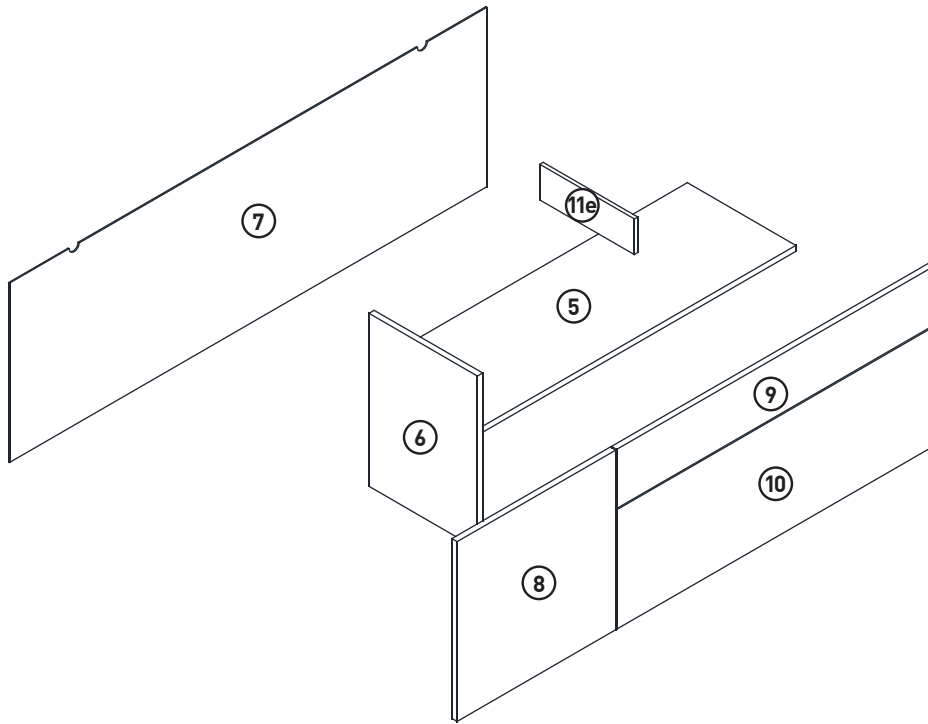

### LOWBOARD

### LeHC 1-2-3-4 MODUL C

1660x420x550mm

Beutel no.1 C

Beutel no.2 C

Beutel no.3 C

Beutel no.4 C

Beutel no.5 C

Beutel no.6 C