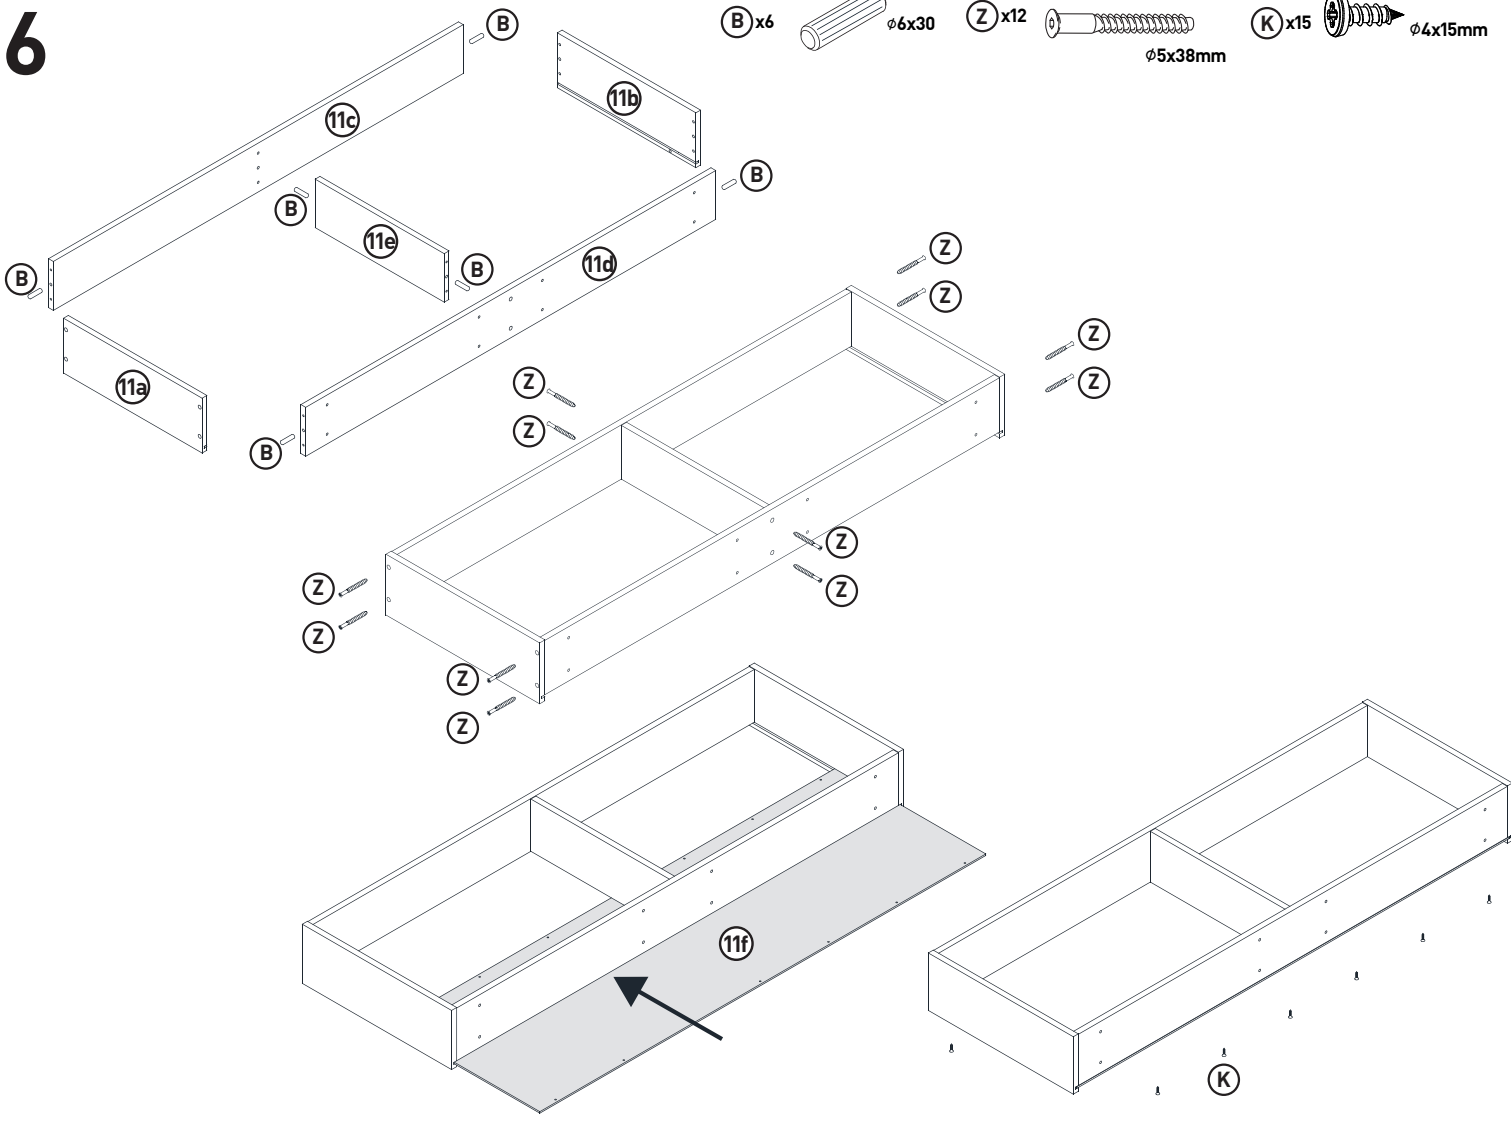

6

(B) x6 $\phi 6 \times 30$ (Z) x12 $\phi 5 \times 38$ (K) x15 $\phi 4 \times 15$ mm