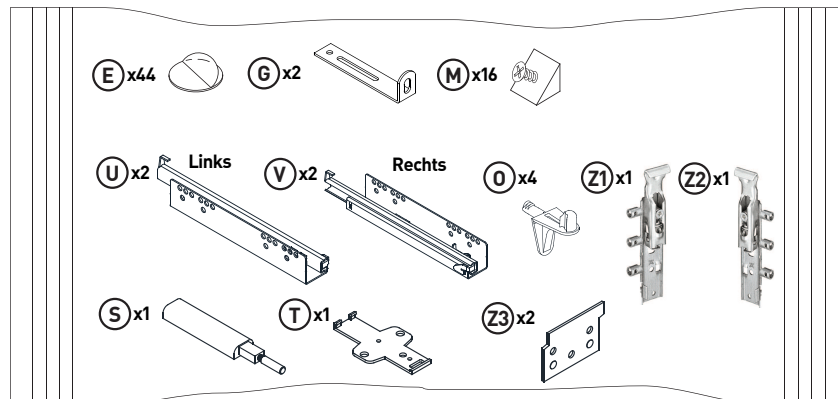

### LeHC 1-2-3-4 MODUL C

1660x420x550mm

Beutel no.1 C

Beutel no.2 C

Beutel no.3 C

Beutel no.4 C

Beutel no.5 C

Beutel no.6 C

Beutel no.7 C

Beutel no.8 C

Beutel no.9 C

Beutel no.10 C

Beutel no.12 C

Beutel no.11 C

1

2