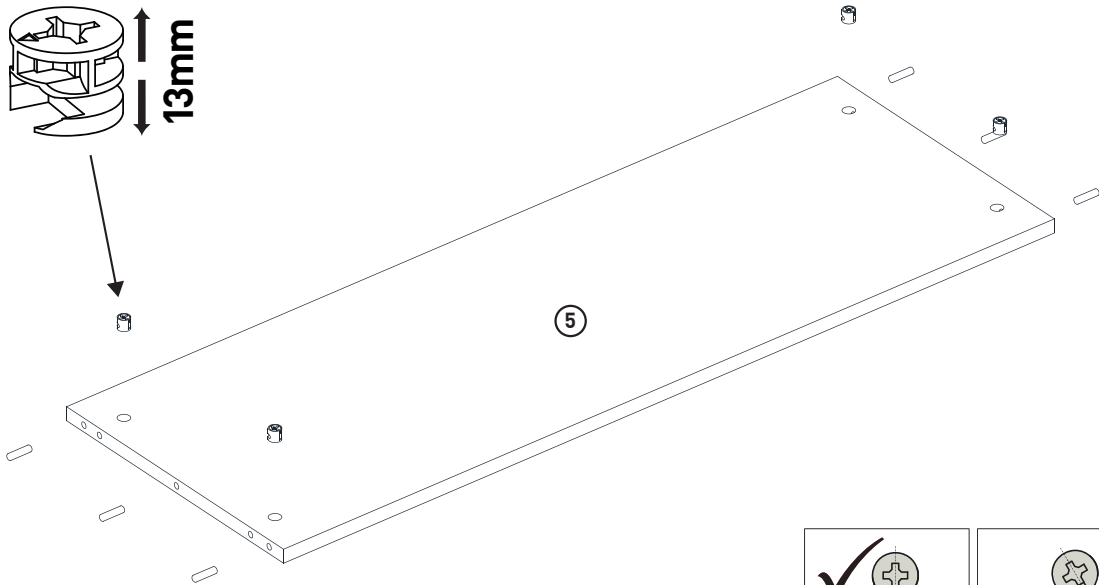

5

(A) x6 $\phi 8 \times 30$ (C) x4 13mm