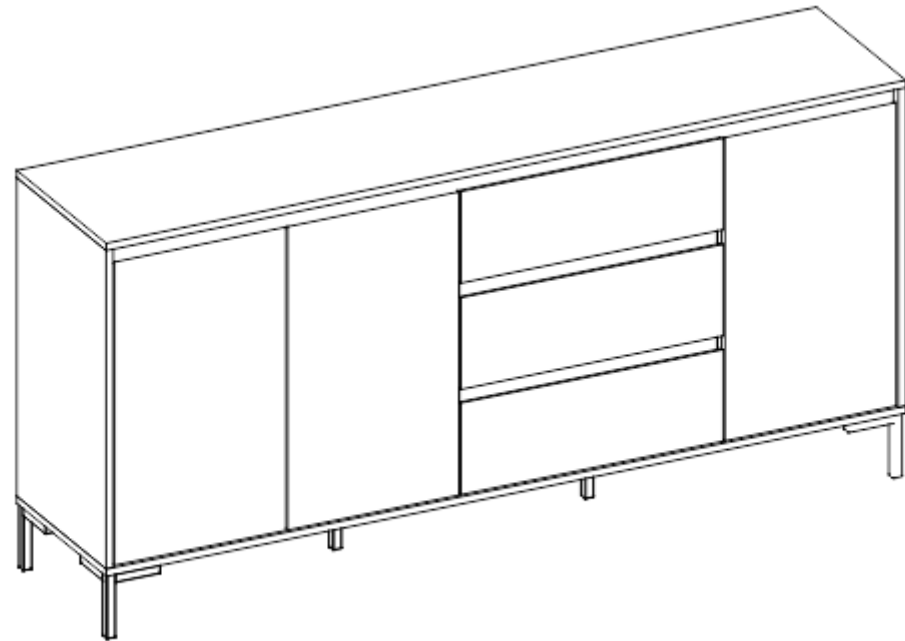

KRA51A/033

Item Name	Korsika 51A
Colors 1	Artisan oak
Colors 2	
Colors 3	
Colors 4	
Colors 5	

		Finishing
Panels material 1	Chipboard	Melamine
Panels material 2		
Panels material 3		
Doors	yes	
Handles material		
Legs material	Metal	
Mirror		
Glass		
Edges	ABS/ Papier	
Soft edges		
Wall fixing fittings	yes	
Extension		
Extension size (cm)		
Extension stored under the top		
Synchronized opening		
Top panel thickness (mm)	16	16
Backrest (material)		
Seat (material)		
Frame (material)		

KRA51A/033