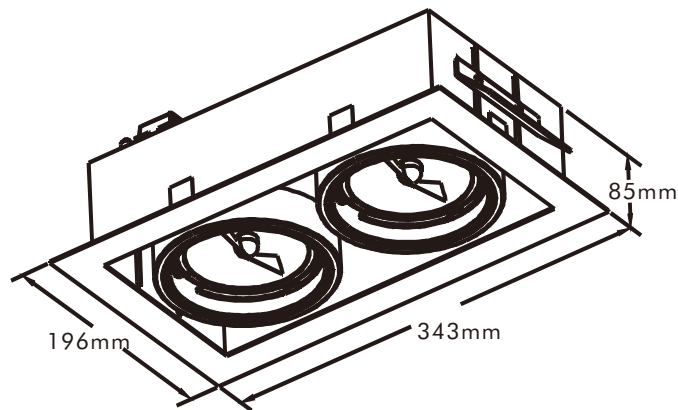

12V
50Hz

IP20

UK
CA

Oneon 111 G53 DL 2 Satin	45474
Oneon 111 G53 DL 2 White	91103
Oneon 111 G53 DL 2 Black	91104

<p>1.</p>	<p>2.</p>	<p>3.</p>
<p>4.</p>	<p>5.</p> <p>Warning: When replacing a halogen lamp, wait for it to cool, for a minimum of 5 minutes</p>	<p>6.</p>

Overall Sizes:

Excl. bulb and transformer