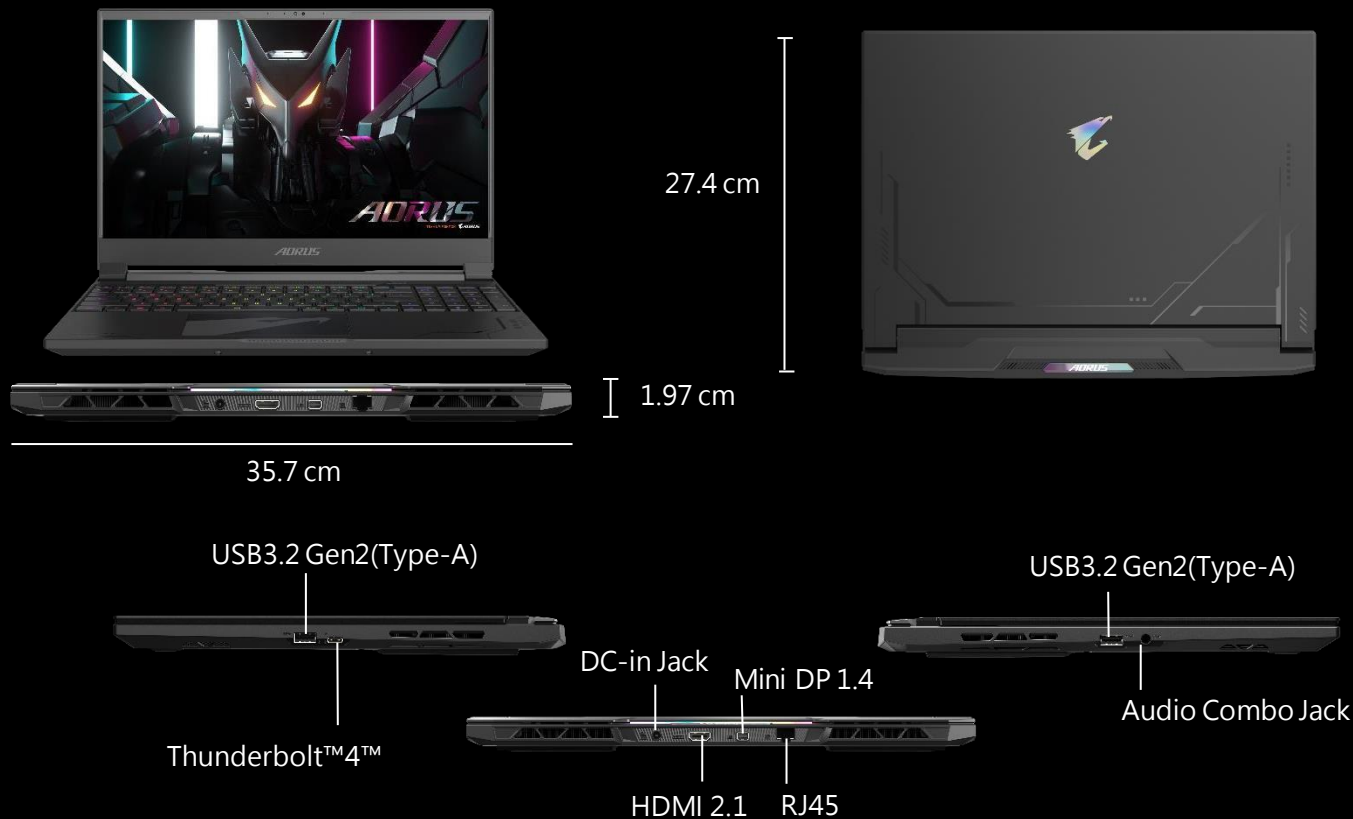

Datasheet

AORUS 15X (2023)

- NVIDIA® New GeForce RTX™ 40 Series
- Up to 13th Gen Intel® Core™ i9 HX Series
- Up to QHD 240Hz Display
- Advanced Optimus: DDS Technology
- 140 Max TGP
- TÜV Rheinland Certification
- WINDFORCE INFINITY Cooling System
- DDR5-5600 SO-DIMM x 2, 64GB (Max)
- DTS:X® Ultra Audio technology
- RGB Light Bar Design
- Per-Key RGB Keyboard
- CNC Milling Metal Chassis
- Windows Hello Technology
- AI EyeCare
- PCIe Gen4 SSD
- Next-Gen Wi-Fi 6E Connection
- 99Whr battery
- Thunderbolt™ 4