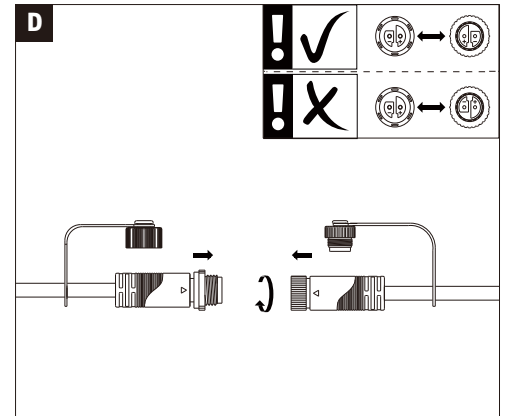

942.27  
942.30

100

90.7

B

C

D

E

max. 50m  
max. 150W

Driver

Paulmann  
Art.-Nr. 988.48

Control Box

Remote Control

not incl

Paulmann  
Art.-Nr. 180.11