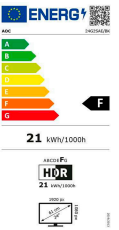

24G2SAE/BK

23.8 inch (60.5 cm) LCD MONITOR

23,8" gaming monitor with 165Hz refresh rate, 1ms MPRT response time and FreeSync Premium

General

Model name	24G2SAE/BK
EAN	4038986199919
Product Line	AOC Gaming
Series	G2 Series
Channel	B2C
Classification	Mainstream
Section	Consumer, Gaming
Gaming style	Shooters, MMORPG, Action, eSports, RTS
Launch date	2021-09-14T22:00:00+00:00
Continent	Europe

Screen

Resolution	1920x1080
Refresh rate	165Hz
Screen size (inch)	23.8 inch
Screen size (cm)	60.5 cm
Flat / Curved	Flat
Backlight	WLED
Panel Type	VA
Aspect ratio	16:9
Display Colours	16.7 Million
sRGB Coverage (%) (CIE 1931)	12595
Scanning Frequency	VGA/HDMI1.4 : 30 -160KHz (H) DP1.2 : 30 -200KHz (H) VGA/HDMI1.4 :48-144Hz (V) DP1.2:48-165Hz (V)
Response time (GtG)	4 ms
Response Time (MPRT)	1 ms
Contrast (static)	3000:1
Brightness (typical)	350 cd/m ²
Viewing angle (CR10)	178/178 °
Hard Glass	Antiglare
OSD languages	EN, FR , ES, PT, DE, IT, NL, SE, FI, PL ,CZ, RU, KR, CN (T), CN (S), JP

Exterior

Monitor colour	Black Red
Bezel Type	Frameless
Removable Stand	✓

Ergonomics

Vesa Wallmount	100x100
----------------	---------

Connectivity and Multimedia

Signal Input	HDMI 1.4 x 2, DisplayPort 1.2 x 1
--------------	-----------------------------------

Sustainability

HF	✓
----	---

Power / Environmental

Power Consumption On	22W
Power Consumption Standby	0.3W watt
Power Consumption Off	0.3W watt

Approbations / Regulations

CE	✓
FCC	✓
EAC	✓
ISO 9241-307 class I	✓