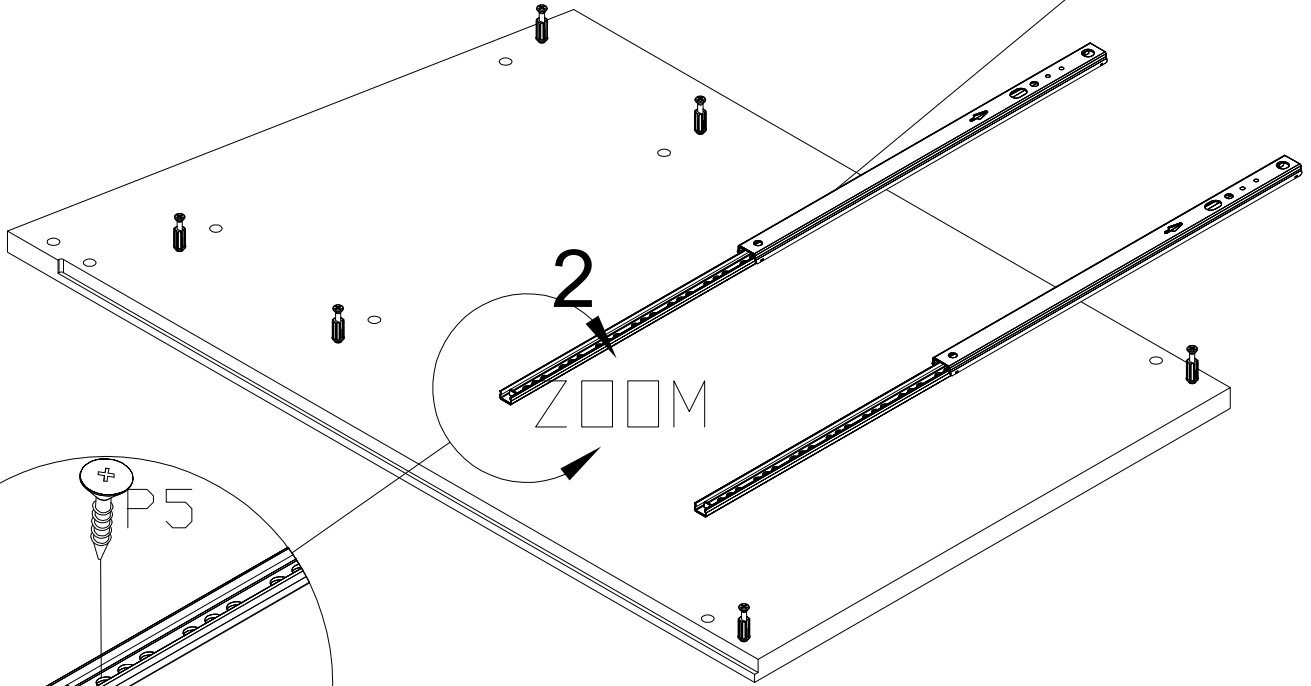

LUMI 38-960-...-E

 Ø8x30mm A 16	 F4 4	 M4x8mm U4 4	 L=115mm S 2	 LED + USB charger					
 17/310mm P1 4	 Ø15/12mm C 12	 Ø6x30mm A1 8	 Ø15/10mm C4 4	 L=30mm D5 16	 Ø6x42mm B2 8	 L3 25	 L 4	 Ø3.5x25mm R1 4	 Ø4x13mm P5 8

 Warning icon showing two people reading a manual.	 Icons of a screwdriver, a hammer, and a pencil.	 Warning icon showing a person kneeling and a triangle with a flame, and a crossed-out flame icon.
LUMD 38-960-...-E		
 Warning icon showing a bathtub with water and a sad face.	 Warning icon showing chemical bottles and a crossed-out symbol.	

1	660×420×16	x1
2	660×420×16	x1
3	428×416×16	x2
4	428×75×16	x2
5	428×75×16	x1
6	424×169×16	x2
7	325×140×12	x2
8	325×140×12	x2
9	396×140×12	x2
10	405×320×3	x2
11	578×446×3	x1

1

17/310mm	Ø4x13mm
	
P1	P5
2	8