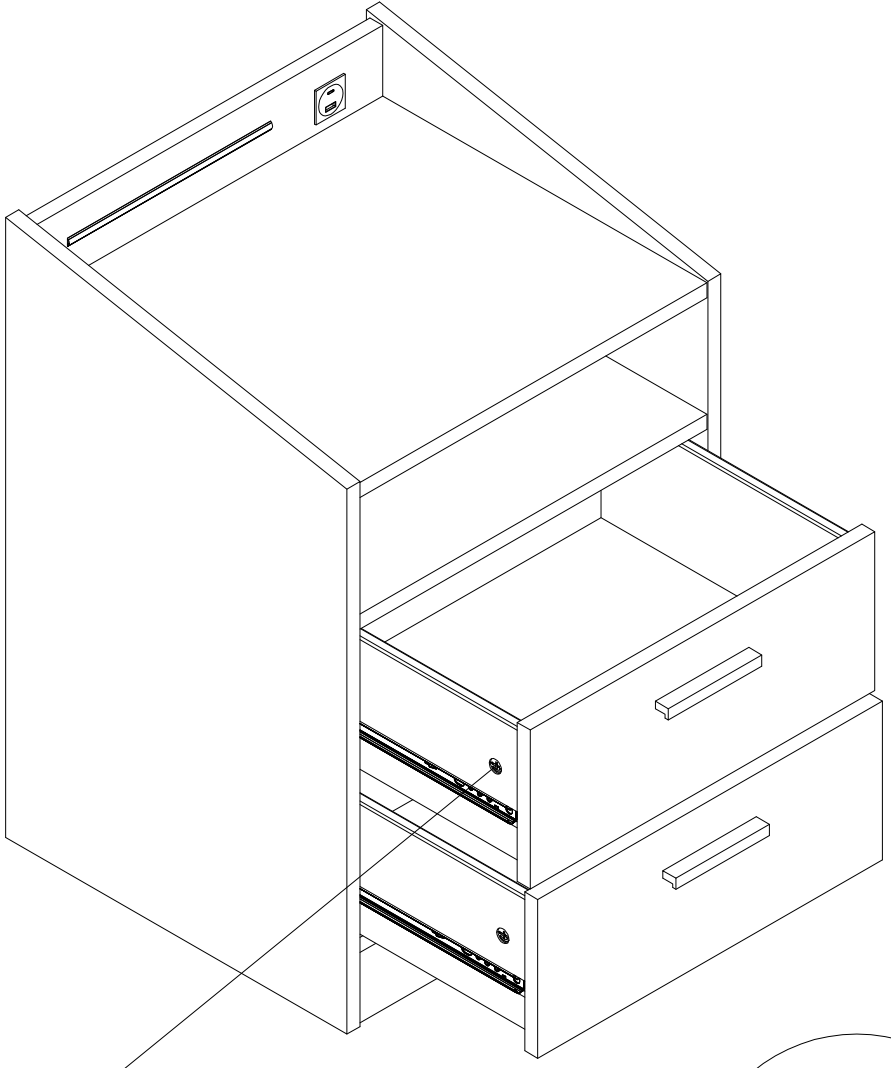

14

M4x8mm

U4
4