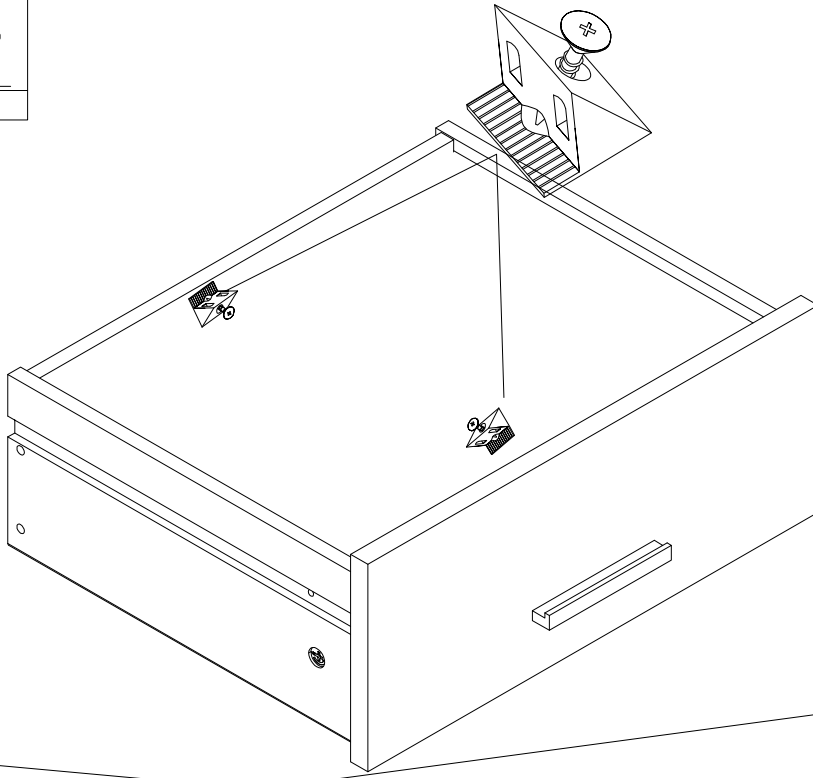

 Warning icon showing two people reading a manual.	 Icons of a screwdriver, a hammer, and a pencil.	 Warning icon showing a person kneeling and a triangle with a flame, and a crossed-out flame icon.
LUMD 38-960-...-E		
 Warning icon showing a bathtub with water and a sad face.	 Warning icon showing chemical bottles and a crossed-out symbol.	

B2 x 4

9

9

x2

10

9

12

13