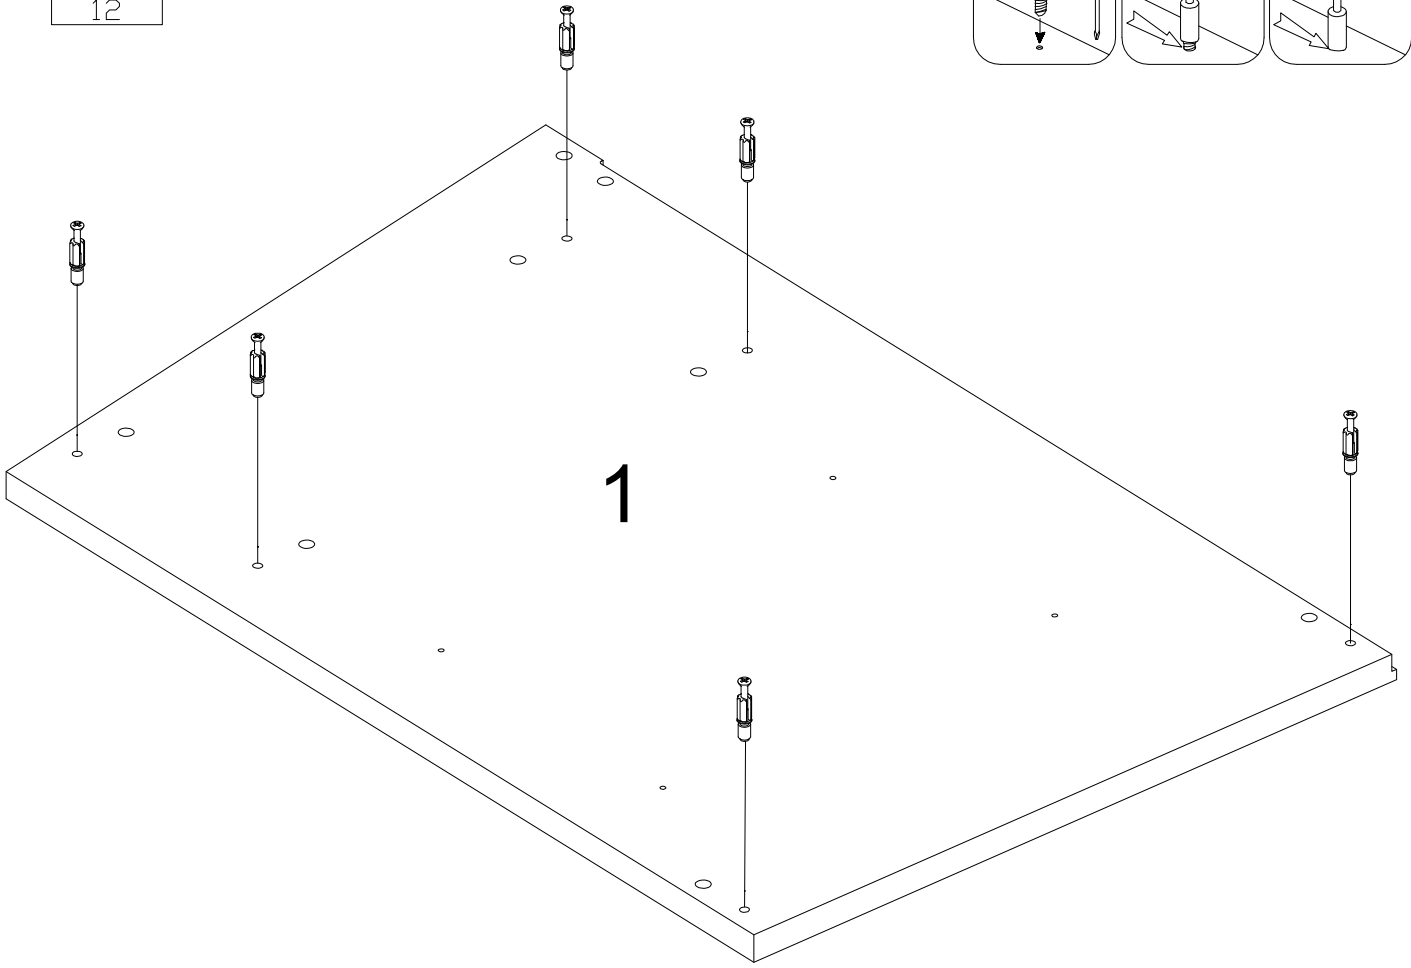

LUMI 38-960-...-E

 Ø8x30mm A 16	 F4 4	 M4x8mm U4 4	 L=115mm S 2	 LED + USB charger					
 17/310mm P1 4	 Ø15/12mm C 12	 Ø6x30mm A1 8	 Ø15/10mm C4 4	 L=30mm D5 16	 Ø6x42mm B2 8	 L3 25	 L 4	 Ø3.5x25mm R1 4	 Ø4x13mm P5 8

 Warning icon showing two people reading a manual.	 Icons of a screwdriver, a hammer, and a pencil.	 Warning icon showing a person kneeling and a triangle with a flame, and a crossed-out flame icon.
LUMD 38-960-...-E		
 Warning icon showing a bathtub with water and a sad face.	 Warning icon showing chemical bottles and a crossed-out symbol.	

1	660×420×16	x1
2	660×420×16	x1
3	428×416×16	x2
4	428×75×16	x2
5	428×75×16	x1
6	424×169×16	x2
7	325×140×12	x2
8	325×140×12	x2
9	396×140×12	x2
10	405×320×3	x2
11	578×446×3	x1

1

17/310mm	Ø4x13mm
	
P1	P5
2	8