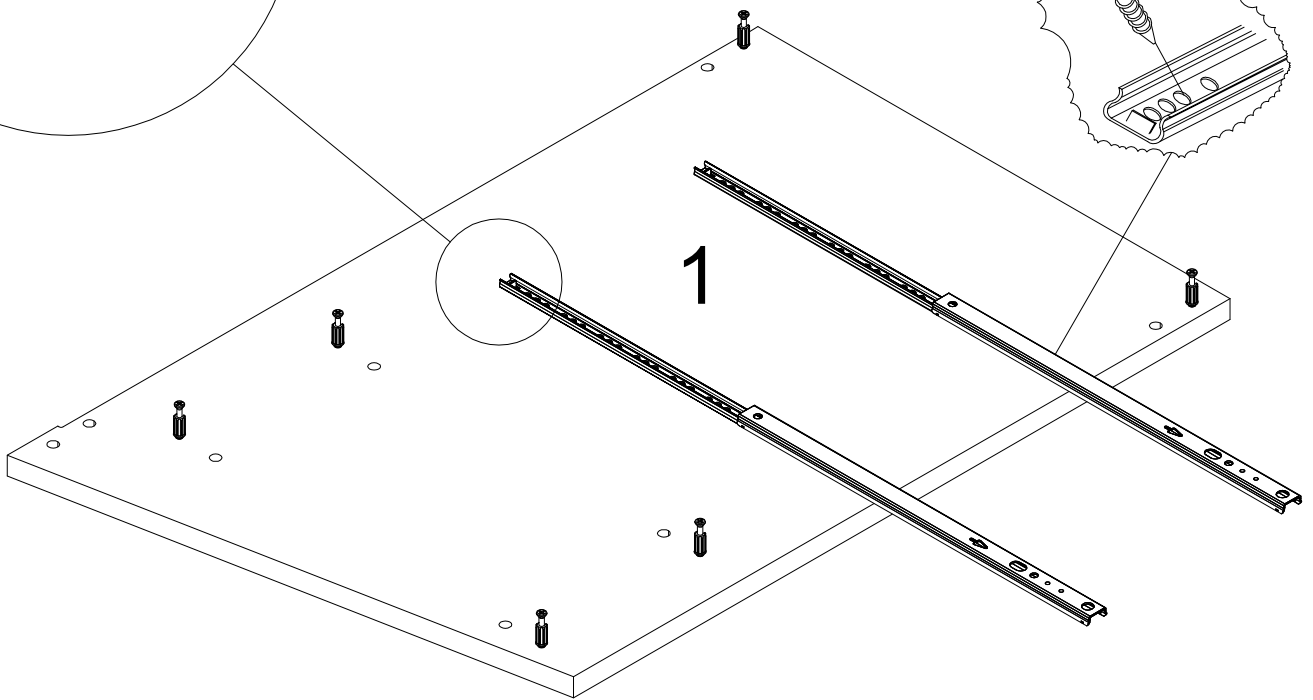

LUMI 38-960-...-E

 Ø8x30mm A 16	 F4 4	 M4x8mm U4 4	 L=115mm S 2	 LED + USB charger					
 17/310mm P1 4	 Ø15/12mm C 12	 Ø6x30mm A1 8	 Ø15/10mm C4 4	 L=30mm D5 16	 Ø6x42mm B2 8	 L3 25	 L 4	 Ø3.5x25mm R1 4	 Ø4x13mm P5 8

 Warning icon showing two people reading a manual.	 Icons of a screwdriver, a hammer, and a pencil.	 Warning icon showing a person kneeling and a triangle with a flame, and a crossed-out flame icon.
LUMD 38-960-...-E		
 Warning icon showing a bathtub with water and a sad face.	 Warning icon showing chemical bottles and a crossed-out symbol.	

1	660×420×16	x1
2	660×420×16	x1
3	428×416×16	x2
4	428×75×16	x2
5	428×75×16	x1
6	424×169×16	x2
7	325×140×12	x2
8	325×140×12	x2
9	396×140×12	x2
10	405×320×3	x2
11	578×446×3	x1

1

17/310mm	Ø4x13mm
	
P1	P5
2	8