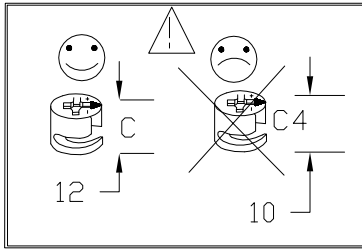

4

$\varnothing 15/12\text{mm}$ C 12	$\varnothing 8 \times 30\text{mm}$ A 12