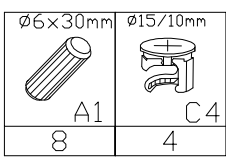

 Warning icon showing two people reading a manual.	 Icons of a screwdriver, a hammer, and a pencil.	 Warning icon showing a person kneeling and a triangle with a flame, and a crossed-out flame icon.
LUMD 38-960-...-E		
 Warning icon showing a bathtub with water and a sad face.	 Warning icon showing chemical bottles and a crossed-out symbol.	

1	660×420×16	x1
2	660×420×16	x1
3	428×416×16	x2
4	428×75×16	x2
5	428×75×16	x1
6	424×169×16	x2
7	325×140×12	x2
8	325×140×12	x2
9	396×140×12	x2
10	405×320×3	x2
11	578×446×3	x1

1

17/310mm	Ø4x13mm
	
P1	P5
2	8

4

$\varnothing 15/12\text{mm}$  C 12	$\varnothing 8 \times 30\text{mm}$  A 12
---	---

x2

x2

5

x2

6

x2

7

x2

6

x2

10

8

7

6