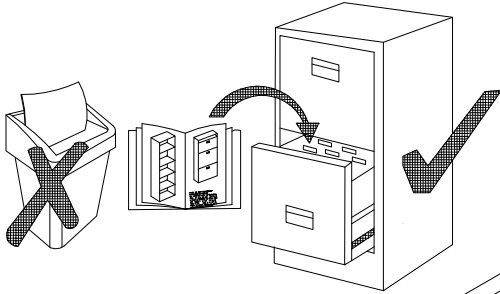

LUMI 38-960-...-E

 Ø8x30mm A 16	 F4 4	 M4x8mm U4 4	 L=115mm S 2	 LED + USB charger					
 17/310mm P1 4	 Ø15/12mm C 12	 Ø6x30mm A1 8	 Ø15/10mm C4 4	 L=30mm D5 16	 Ø6x42mm B2 8	 L3 25	 L 4	 Ø3.5x25mm R1 4	 Ø4x13mm P5 8

 Warning icon showing two people reading a manual.	 Icons of a screwdriver, a hammer, and a pencil.	 Warning icon showing a person kneeling and a triangle with a flame, and a crossed-out flame icon.
LUMD 38-960-...-E		
 Warning icon showing a bathtub with water and a sad face.	 Warning icon showing chemical bottles and a crossed-out symbol.	