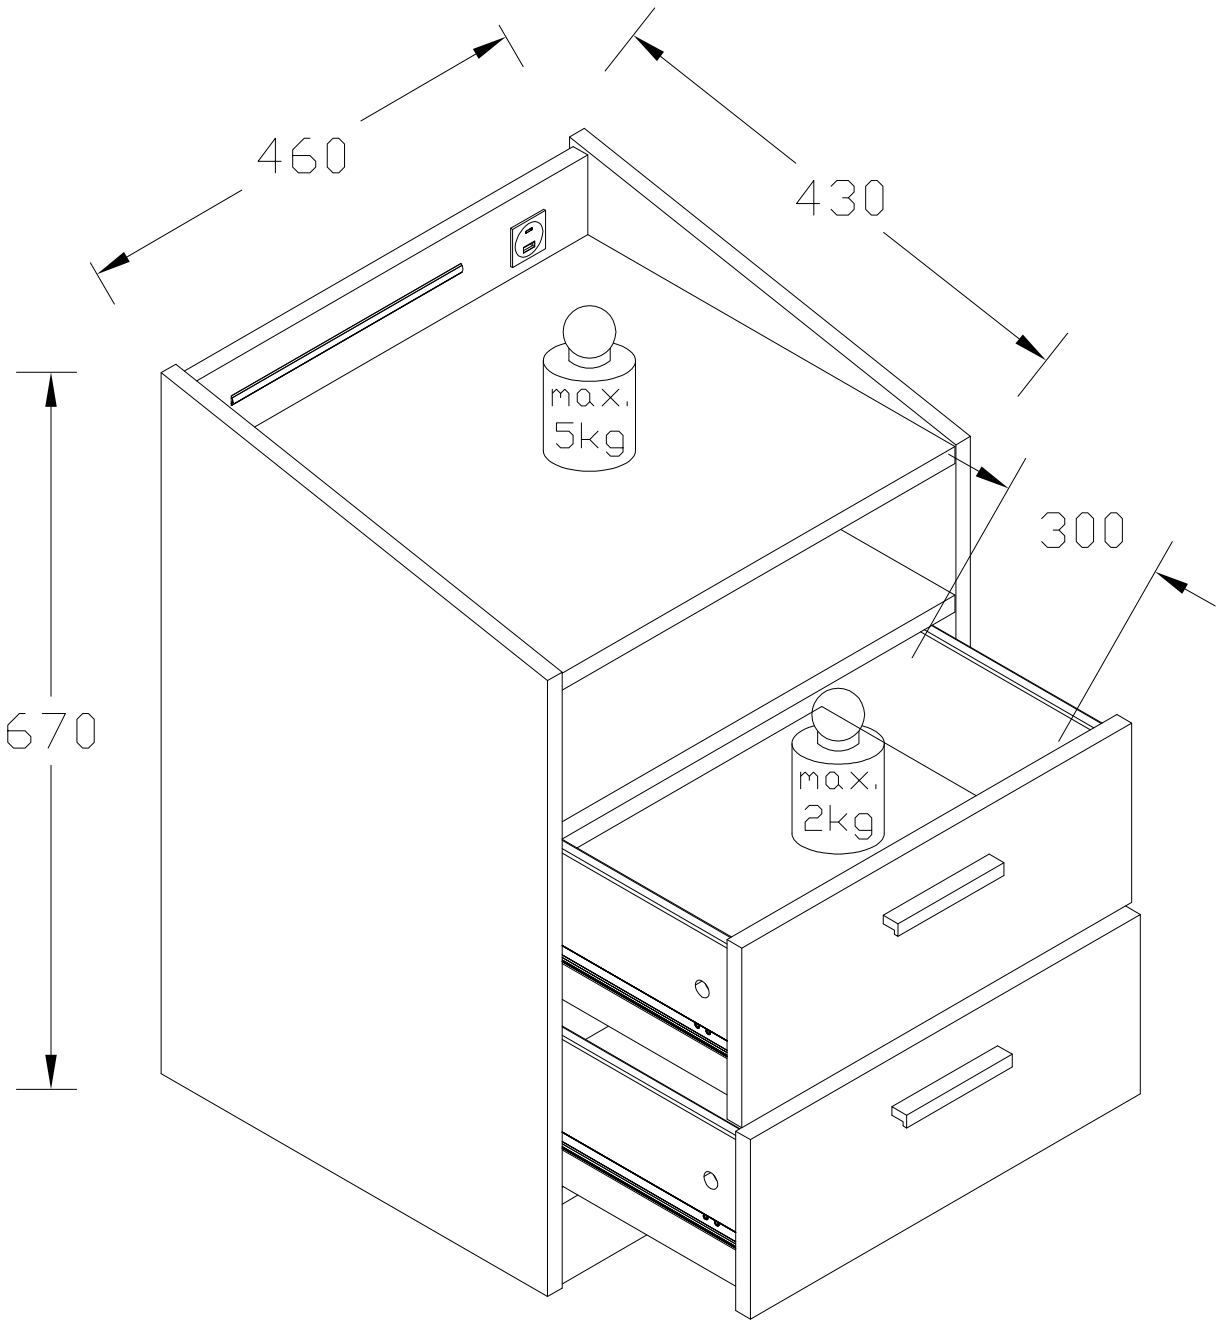

LUMI 38-960-...-E

 Ø8x30mm A 16	 F4 4	 M4x8mm U4 4	 L=115mm S 2	 LED + USB charger					
 17/310mm P1 4	 Ø15/12mm C 12	 Ø6x30mm A1 8	 Ø15/10mm C4 4	 L=30mm D5 16	 Ø6x42mm B2 8	 L3 25	 L 4	 Ø3.5x25mm R1 4	 Ø4x13mm P5 8

 Warning icon showing two people reading a manual.	 Icons of a screwdriver, a hammer, and a pencil.	 Warning icon showing a person kneeling and a triangle with a flame, and a crossed-out flame icon.
LUMD 38-960-...-E		
 Warning icon showing a bathtub with water and a sad face.	 Warning icon showing chemical bottles and a crossed-out symbol.	

1	660×420×16	x1
2	660×420×16	x1
3	428×416×16	x2
4	428×75×16	x2
5	428×75×16	x1
6	424×169×16	x2
7	325×140×12	x2
8	325×140×12	x2
9	396×140×12	x2
10	405×320×3	x2
11	578×446×3	x1

1

17/310mm	Ø4x13mm
	
P1	P5
2	8