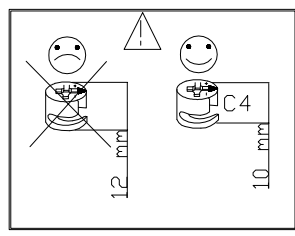

 Warning icon showing two people reading a manual.	 Icons of a screwdriver, a hammer, and a pencil.	 Warning icon showing a person kneeling and a triangle with a flame, and a crossed-out flame icon.
LUMD 38-960-...-E		
 Warning icon showing a bathtub with water and a sad face.	 Warning icon showing chemical bottles and a crossed-out symbol.	

1	660×420×16	x1
2	660×420×16	x1
3	428×416×16	x2
4	428×75×16	x2
5	428×75×16	x1
6	424×169×16	x2
7	325×140×12	x2
8	325×140×12	x2
9	396×140×12	x2
10	405×320×3	x2
11	578×446×3	x1

1

17/310mm	Ø4x13mm
	
P1	P5
2	8

4

$\varnothing 15/12\text{mm}$  C 12	$\varnothing 8 \times 30\text{mm}$  A 12
---	---

x2

x2

5

x2

6

x2