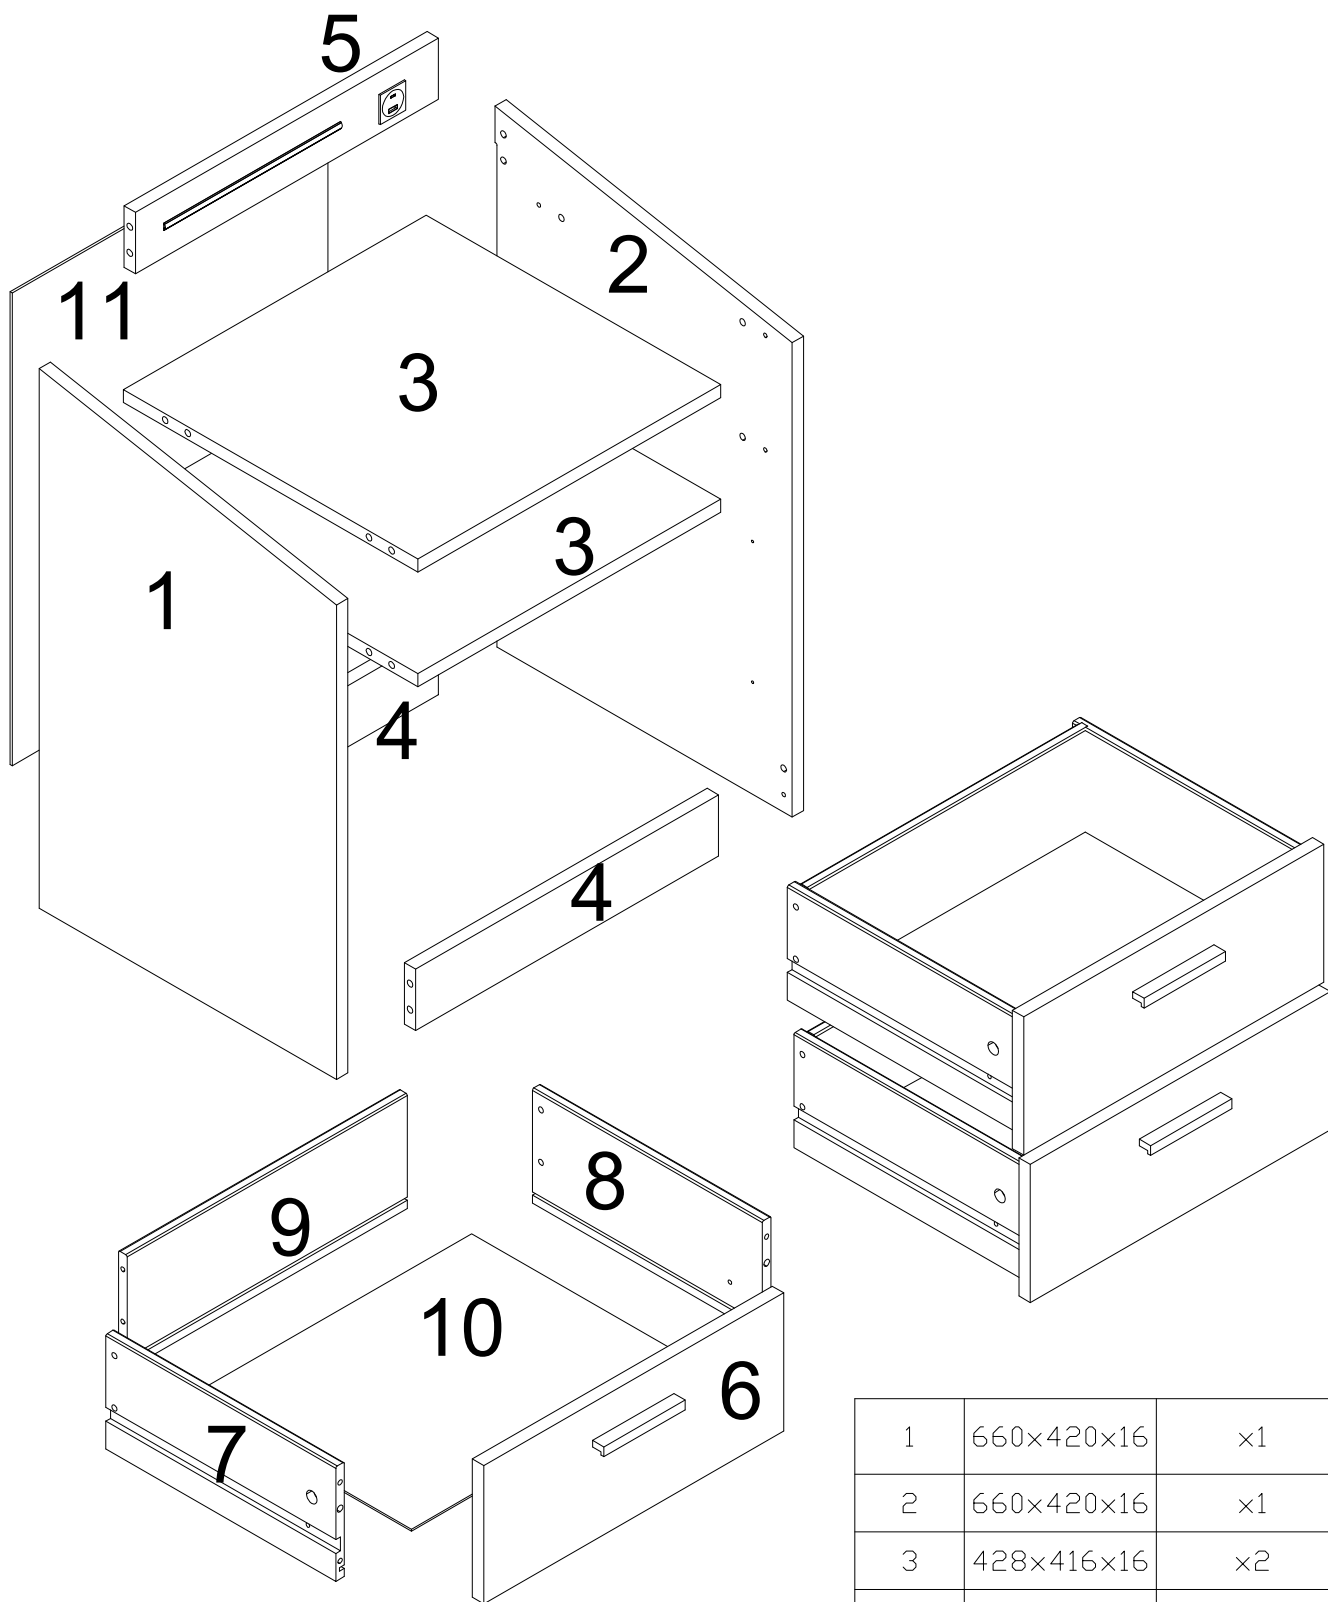

LUMI 38-960-...-E

 Ø8x30mm A 16	 F4 4	 M4x8mm U4 4	 L=115mm S 2	 LED + USB charger					
 17/310mm P1 4	 Ø15/12mm C 12	 Ø6x30mm A1 8	 Ø15/10mm C4 4	 L=30mm D5 16	 Ø6x42mm B2 8	 L3 25	 L 4	 Ø3.5x25mm R1 4	 Ø4x13mm P5 8

 Warning icon showing two people reading a manual.	 Icons of a screwdriver, a hammer, and a pencil.	 Warning icon showing a person kneeling and a triangle with a flame, and a crossed-out flame icon.
LUMD 38-960-...-E		
 Warning icon showing a bathtub with water and a sad face.	 Warning icon showing chemical bottles and a crossed-out symbol.	

1	660×420×16	x1
2	660×420×16	x1
3	428×416×16	x2
4	428×75×16	x2
5	428×75×16	x1
6	424×169×16	x2
7	325×140×12	x2
8	325×140×12	x2
9	396×140×12	x2
10	405×320×3	x2
11	578×446×3	x1

1

17/310mm	Ø4x13mm
	
P1	P5
2	8