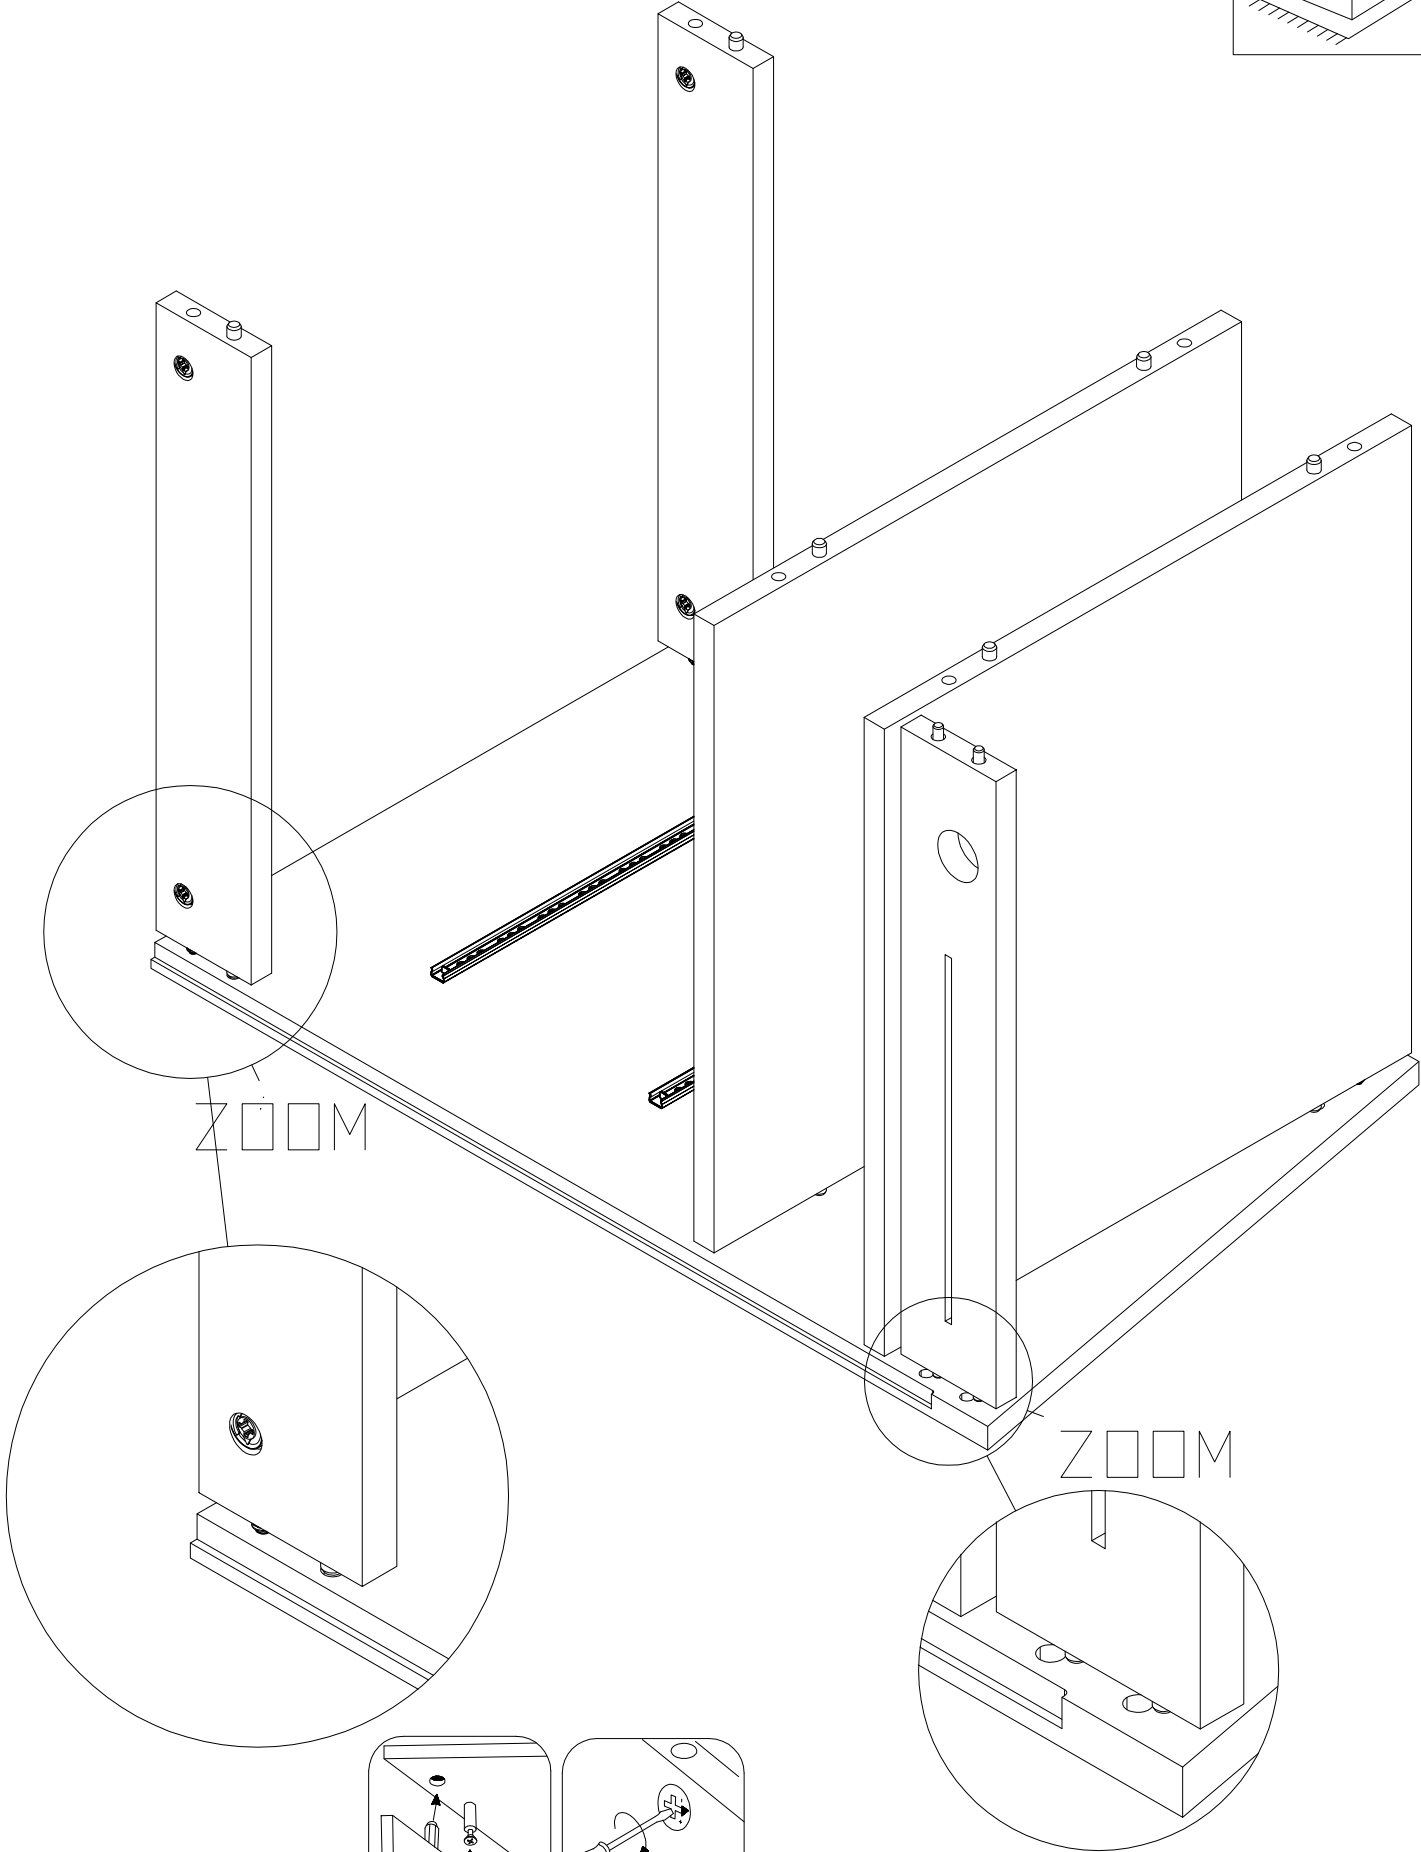

 Warning icon showing two people reading a manual.	 Icons of a screwdriver, a hammer, and a pencil.	 Warning icon showing a person kneeling and a triangle with a flame, and a crossed-out flame icon.
LUMD 38-960-...-E		
 Warning icon showing a bathtub with water and a sad face.	 Warning icon showing chemical bottles and a crossed-out symbol.	

B2 x 4

9

9

x2

10

9

12

13