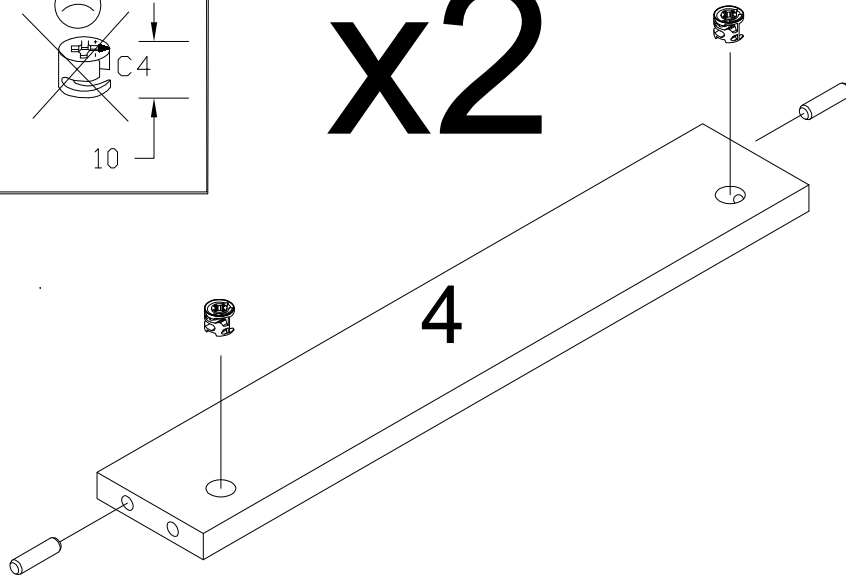

4

$\varnothing 15/12\text{mm}$ C 12	$\varnothing 8 \times 30\text{mm}$ A 12

x2

x2