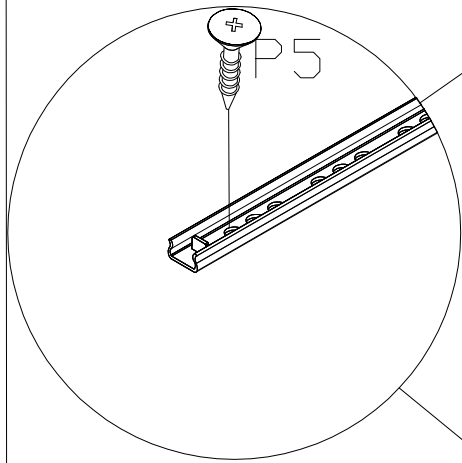

LUMI 38-960-...-E

 Ø8x30mm A 16	 F4 4	 M4x8mm U4 4	 L=115mm S 2	 LED + USB charger					
 17/310mm P1 4	 Ø15/12mm C 12	 Ø6x30mm A1 8	 Ø15/10mm C4 4	 L=30mm D5 16	 Ø6x42mm B2 8	 L3 25	 L 4	 Ø3.5x25mm R1 4	 Ø4x13mm P5 8

 Warning icon showing two people reading a manual.	 Icons of a screwdriver, a hammer, and a pencil.	 Warning icon showing a person kneeling and a triangle with a flame, and a crossed-out flame icon.
LUMD 38-960-...-E		
 Warning icon showing a bathtub with water and a sad face.	 Warning icon showing chemical bottles and a crossed-out symbol.	

1	660×420×16	x1
2	660×420×16	x1
3	428×416×16	x2
4	428×75×16	x2
5	428×75×16	x1
6	424×169×16	x2
7	325×140×12	x2
8	325×140×12	x2
9	396×140×12	x2
10	405×320×3	x2
11	578×446×3	x1

1

17/310mm	Ø4x13mm
	
P1	P5
2	8