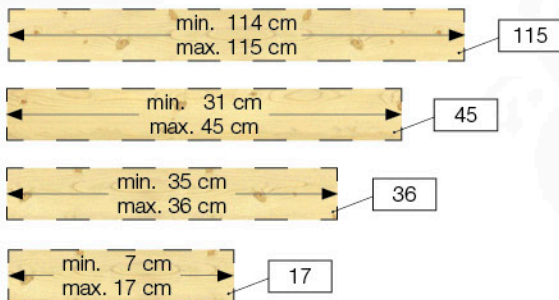

1d Timber Playhouse Module 125 cm

660_246

Farm	House	Hut	Home	Casa	Club	Castle	Tower
41x	46x	46x	46x	46x	40x	38x	28x
1x	1x	1x	1x	1x	1x	1x	1x
8x	8x	8x	8x	8x	8x	8x	8x
4x	4x	4x	4x	4x	4x	4x	4x

Farm	House	Hut	Home	Casa	Club	Castle	Tower
33x	36x	36x	36x	36x	32x	30x	20x
1x	1x	1x	1x	1x	1x	1x	1x
6x	6x	6x	6x	6x	6x	6x	6x
3x	3x	3x	3x	3x	3x	3x	3x

Farm	House	Hut	Home	Casa	Club	Castle	Tower
27x	28x	28x	28x	28x	28x	26x	16x
1x	1x	1x	1x	1x	1x	1x	1x
6x	6x	6x	6x	6x	6x	6x	6x
3x	3x	3x	3x	3x	3x	3x	3x