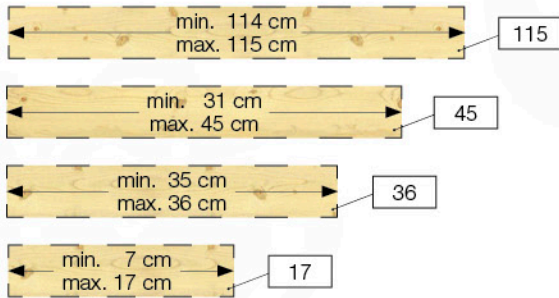

1d Timber Playhouse Module 125 cm

660_246

Farm	House	Hut	Home	Casa	Club	Castle	Tower
41x	46x	46x	46x	46x	40x	38x	28x
1x	1x	1x	1x	1x	1x	1x	1x
8x	8x	8x	8x	8x	8x	8x	8x
4x	4x	4x	4x	4x	4x	4x	4x

Farm	House	Hut	Home	Casa	Club	Castle	Tower
33x	36x	36x	36x	36x	32x	30x	20x
1x	1x	1x	1x	1x	1x	1x	1x
6x	6x	6x	6x	6x	6x	6x	6x
3x	3x	3x	3x	3x	3x	3x	3x

Farm	House	Hut	Home	Casa	Club	Castle	Tower
27x	28x	28x	28x	28x	28x	26x	16x
1x	1x	1x	1x	1x	1x	1x	1x
6x	6x	6x	6x	6x	6x	6x	6x
3x	3x	3x	3x	3x	3x	3x	3x