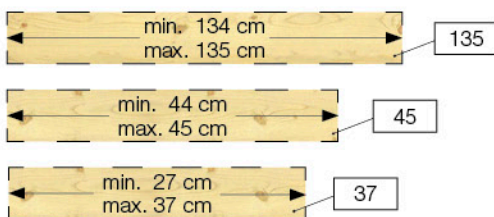

1c Timber Playhouse Module 145 cm

660_247

Palace	Barn	Mansion	Fort	Chalet	Villa	Lodge	Cabin	Shelter	Cubby	Cottage
50x	36x	42x	60x	60x	56x	51x	50x	49x	36x	46x
9x	9x	9x	9x	9x	9x	9x	9x	9x	9x	9x
4x	4x	4x	4x	4x	4x	4x	4x	4x	4x	4x

Palace	Barn	Mansion	Fort	Chalet	Villa	Lodge	Cabin	Shelter	Cubby	Cottage
40x	27x	32x	46x	46x	46x	41x	41x	39x	28x	36x
7x	7x	7x	7x	7x	7x	7x	7x	7x	7x	7x
3x	3x	3x	3x	3x	3x	3x	3x	3x	3x	3x

Palace	Barn	Mansion	Fort	Chalet	Villa	Lodge	Cabin	Shelter	Cubby	Cottage
34x	22x	28x	38x	38x	38x	33x	32x	31x	22x	28x
7x	7x	7x	7x	7x	7x	7x	7x	7x	7x	7x
3x	3x	3x	3x	3x	3x	3x	3x	3x	3x	3x