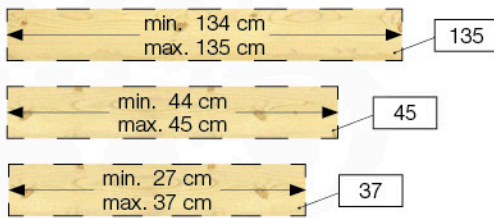

1c Timber Playhouse Module 145 cm

660_247

Palace	Barn	Mansion	Fort	Chalet	Villa	Lodge	Cabin	Shelter	Cubby	Cottage
50x	36x	42x	60x	60x	56x	51x	50x	49x	36x	46x
9x	9x	9x	9x	9x	9x	9x	9x	9x	9x	9x
4x	4x	4x	4x	4x	4x	4x	4x	4x	4x	4x

Palace	Barn	Mansion	Fort	Chalet	Villa	Lodge	Cabin	Shelter	Cubby	Cottage
40x	27x	32x	46x	46x	46x	41x	41x	39x	28x	36x
7x	7x	7x	7x	7x	7x	7x	7x	7x	7x	7x
3x	3x	3x	3x	3x	3x	3x	3x	3x	3x	3x

Palace	Barn	Mansion	Fort	Chalet	Villa	Lodge	Cabin	Shelter	Cubby	Cottage
34x	22x	28x	38x	38x	38x	33x	32x	31x	22x	28x
7x	7x	7x	7x	7x	7x	7x	7x	7x	7x	7x
3x	3x	3x	3x	3x	3x	3x	3x	3x	3x	3x