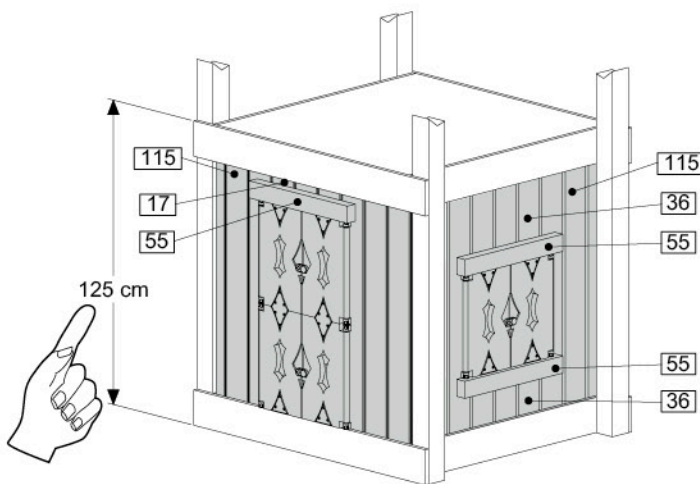

Playhouse Module 125 cm

850_246

Jungle Farm	Jungle Casa
Jungle House	Jungle Club
Jungle Hut	Jungle Castle
Jungle Home	Jungle Tower