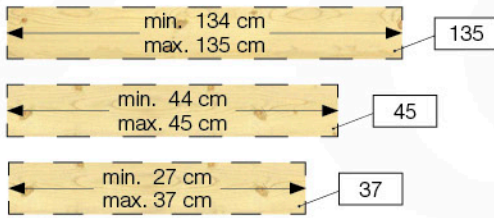

1c Timber Playhouse Module 145 cm

660_247

Palace	Barn	Mansion	Fort	Chalet	Villa	Lodge	Cabin	Shelter	Cubby	Cottage
50x	36x	42x	60x	60x	56x	51x	50x	49x	36x	46x
9x	9x	9x	9x	9x	9x	9x	9x	9x	9x	9x
4x	4x	4x	4x	4x	4x	4x	4x	4x	4x	4x

Palace	Barn	Mansion	Fort	Chalet	Villa	Lodge	Cabin	Shelter	Cubby	Cottage
40x	27x	32x	46x	46x	46x	41x	41x	39x	28x	36x
7x	7x	7x	7x	7x	7x	7x	7x	7x	7x	7x
3x	3x	3x	3x	3x	3x	3x	3x	3x	3x	3x

Palace	Barn	Mansion	Fort	Chalet	Villa	Lodge	Cabin	Shelter	Cubby	Cottage
34x	22x	28x	38x	38x	38x	33x	32x	31x	22x	28x
7x	7x	7x	7x	7x	7x	7x	7x	7x	7x	7x
3x	3x	3x	3x	3x	3x	3x	3x	3x	3x	3x