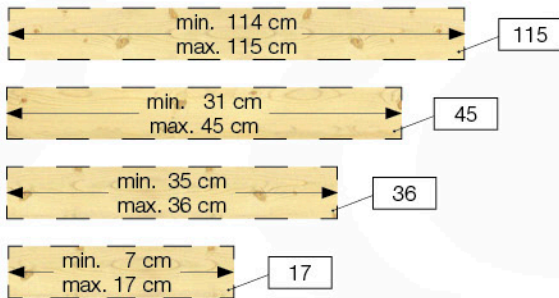

1d Timber Playhouse Module 125 cm

660_246

Farm	House	Hut	Home	Casa	Club	Castle	Tower
41x	46x	46x	46x	46x	40x	38x	28x
1x	1x	1x	1x	1x	1x	1x	1x
8x	8x	8x	8x	8x	8x	8x	8x
4x	4x	4x	4x	4x	4x	4x	4x

Farm	House	Hut	Home	Casa	Club	Castle	Tower
33x	36x	36x	36x	36x	32x	30x	20x
1x	1x	1x	1x	1x	1x	1x	1x
6x	6x	6x	6x	6x	6x	6x	6x
3x	3x	3x	3x	3x	3x	3x	3x

Farm	House	Hut	Home	Casa	Club	Castle	Tower
27x	28x	28x	28x	28x	28x	26x	16x
1x	1x	1x	1x	1x	1x	1x	1x
6x	6x	6x	6x	6x	6x	6x	6x
3x	3x	3x	3x	3x	3x	3x	3x