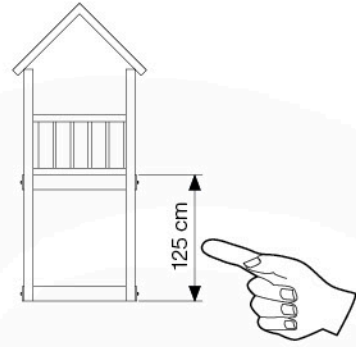

1d Timber Playhouse Module 125 cm

660_246

Farm	House	Hut	Home	Casa	Club	Castle	Tower
41x	46x	46x	46x	46x	40x	38x	28x
1x	1x	1x	1x	1x	1x	1x	1x
8x	8x	8x	8x	8x	8x	8x	8x
4x	4x	4x	4x	4x	4x	4x	4x

Farm	House	Hut	Home	Casa	Club	Castle	Tower
33x	36x	36x	36x	36x	32x	30x	20x
1x	1x	1x	1x	1x	1x	1x	1x
6x	6x	6x	6x	6x	6x	6x	6x
3x	3x	3x	3x	3x	3x	3x	3x

Farm	House	Hut	Home	Casa	Club	Castle	Tower
27x	28x	28x	28x	28x	28x	26x	16x
1x	1x	1x	1x	1x	1x	1x	1x
6x	6x	6x	6x	6x	6x	6x	6x
3x	3x	3x	3x	3x	3x	3x	3x