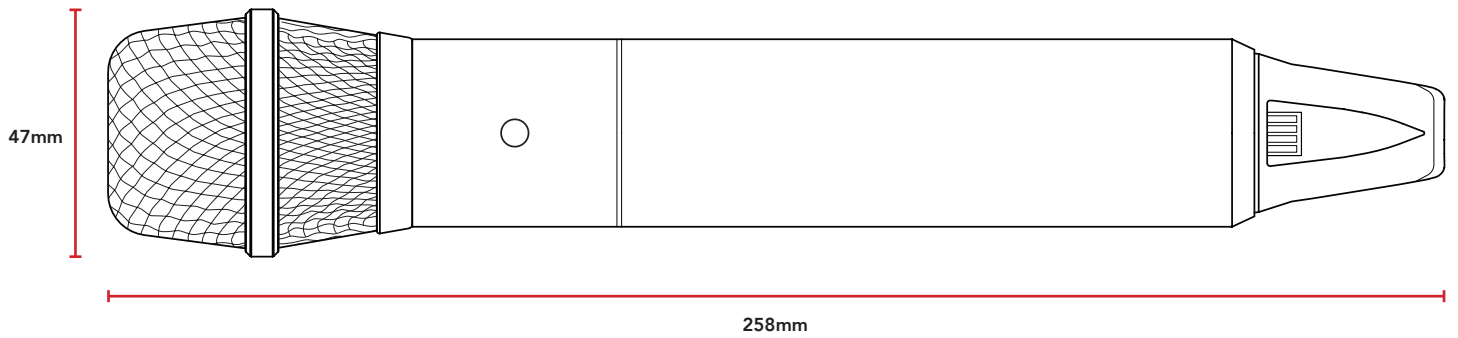

WHAT'S IN THE BOX

Interview PRO

Pop Filter

SuperSpeed USB-C to USB-C cable

Mic Clip

ZP2 Zip Pouch

MECHANICAL SPECIFICATIONS

Colour:	Black
Weight (grams):	250
Dimensions (millimetres):	Length: 258 Width: 47 Height: 47

DIMENSIONS

POLAR PATTERN

FREQUENCY RESPONSE