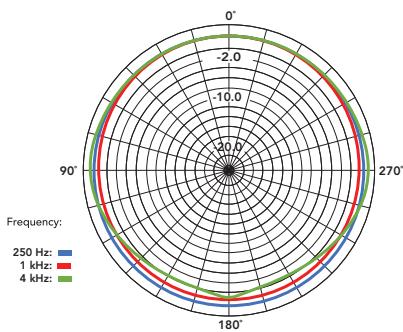

ACOUSTIC AND ELECTRICAL SPECIFICATIONS:

Capsule:	Electret Condenser
Acoustic Principle:	Pre-polarised pressure transducer
Polar Pattern:	Omnidirectional
Frequency Range:	20Hz – 20kHz
Signal-to-Noise Ratio:	74dB
Dynamic Range:	102dB (as per IEC651)
Maximum SPL:	122dB SPL
Wireless Connectivity:	RØDE Series IV Wireless 2.4GHz
Transmission Range:	Up to 200m (line of sight)
Computer Connectivity:	USB-C (USB SuperSpeed 5Gbps)
Power Requirements:	In-built lithium-ion rechargeable (charged via USB)
Recording Capacity:	32GB (over 40 hours of recording)
Operating Time:	Up to 25 hours
Bit Depth:	32-bit
Sample Rate:	48 kHz

WHAT'S IN THE BOX

Interview PRO

Pop Filter

SuperSpeed USB-C to USB-C cable

Mic Clip

ZP2 Zip Pouch

MECHANICAL SPECIFICATIONS

Colour:	Black
Weight (grams):	250
Dimensions (millimetres):	Length: 258 Width: 47 Height: 47

DIMENSIONS

POLAR PATTERN

FREQUENCY RESPONSE