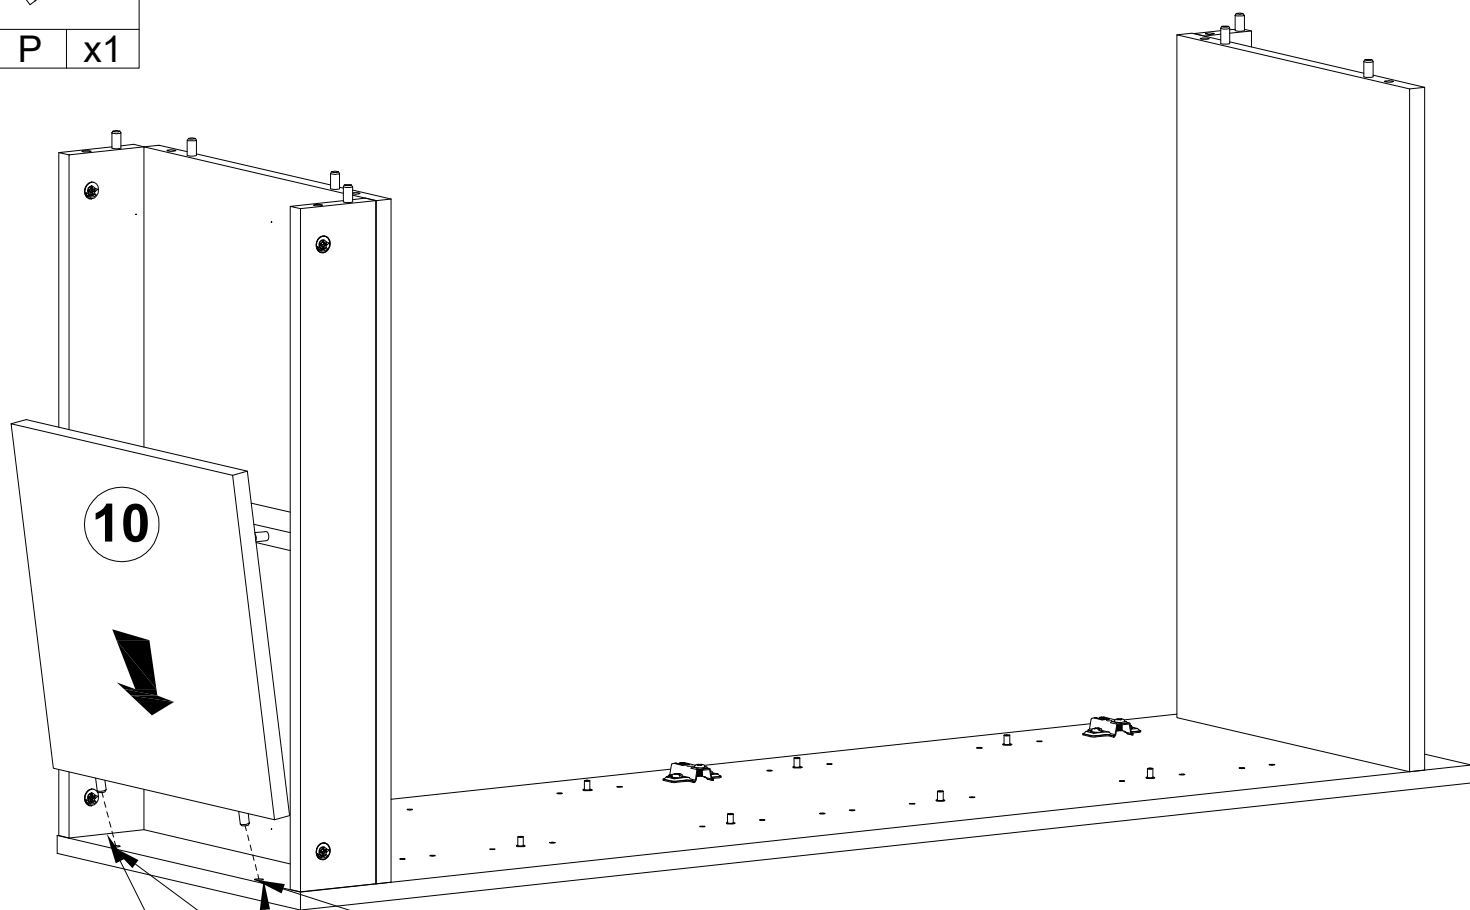

PARIS Schuhkommode 1

33-101-T2E

Nr 2/15

1	610x364x16	x1
2	610x364x16	x1
3L, 3P	380x1250x16	x2
4P, 4T	610x80x16	x2
5	346x64x16	x1
6	610x50x16	x1
7	1120x317,5x3	x1
8	1120x317,5x3	x1
9P, 9T	1118x301x16	x2
10	346x315x16	x1
11	609x360x16	x4

			
A x16	B x16	C x2	P x1

			
H	x6	P	x1
G	x12	B	x2

Ø7x50mm					
					
J	x2	K	x1	R	x2

R

	
R x7	K x1

P

P x1

P