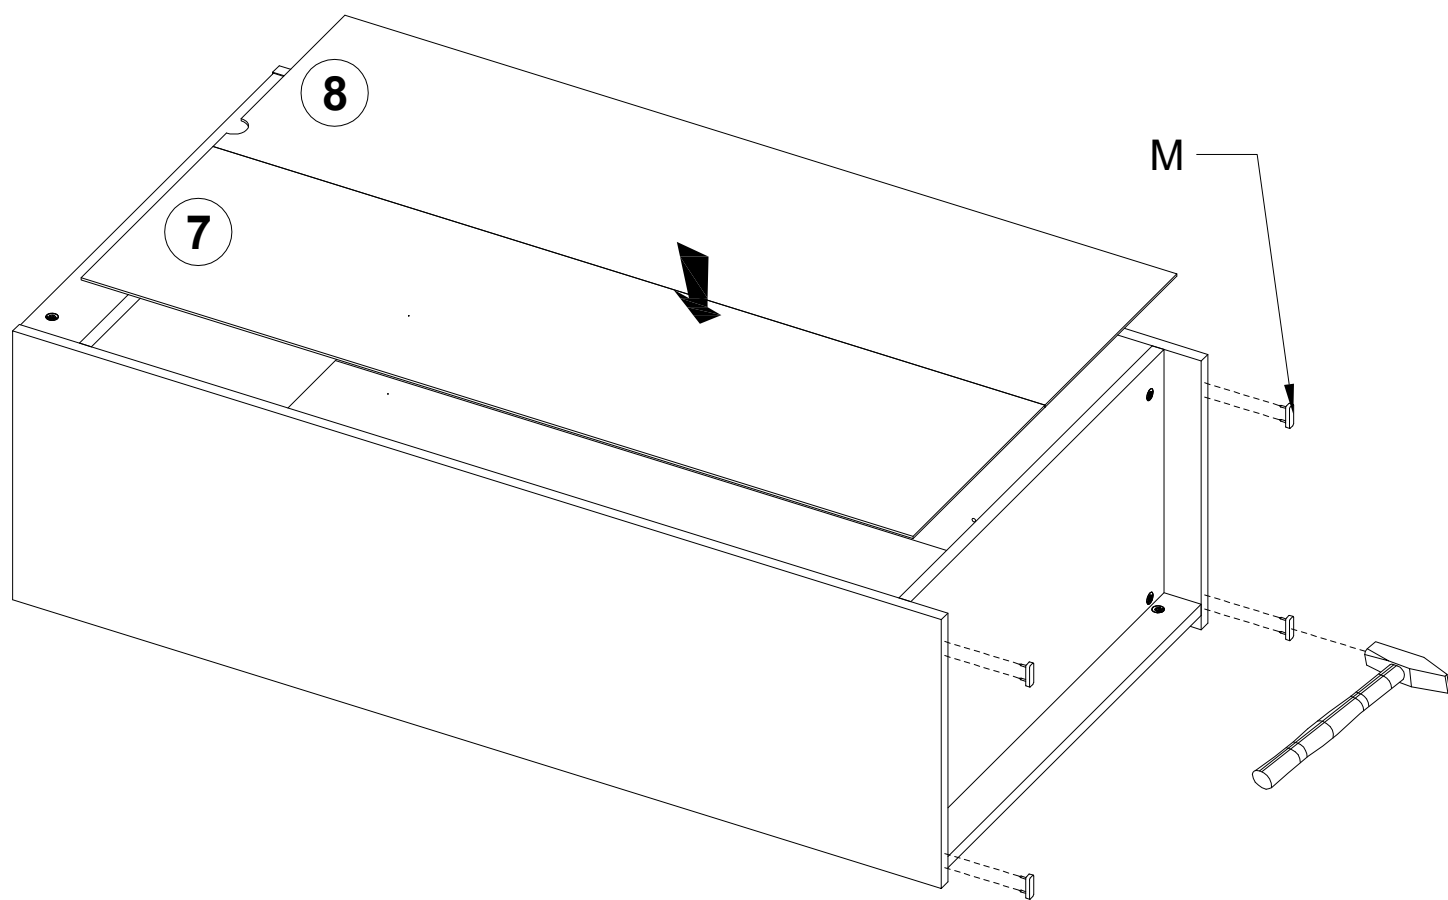

PARIS Schuhkommode 1 33-101-T2E Nr 11/15