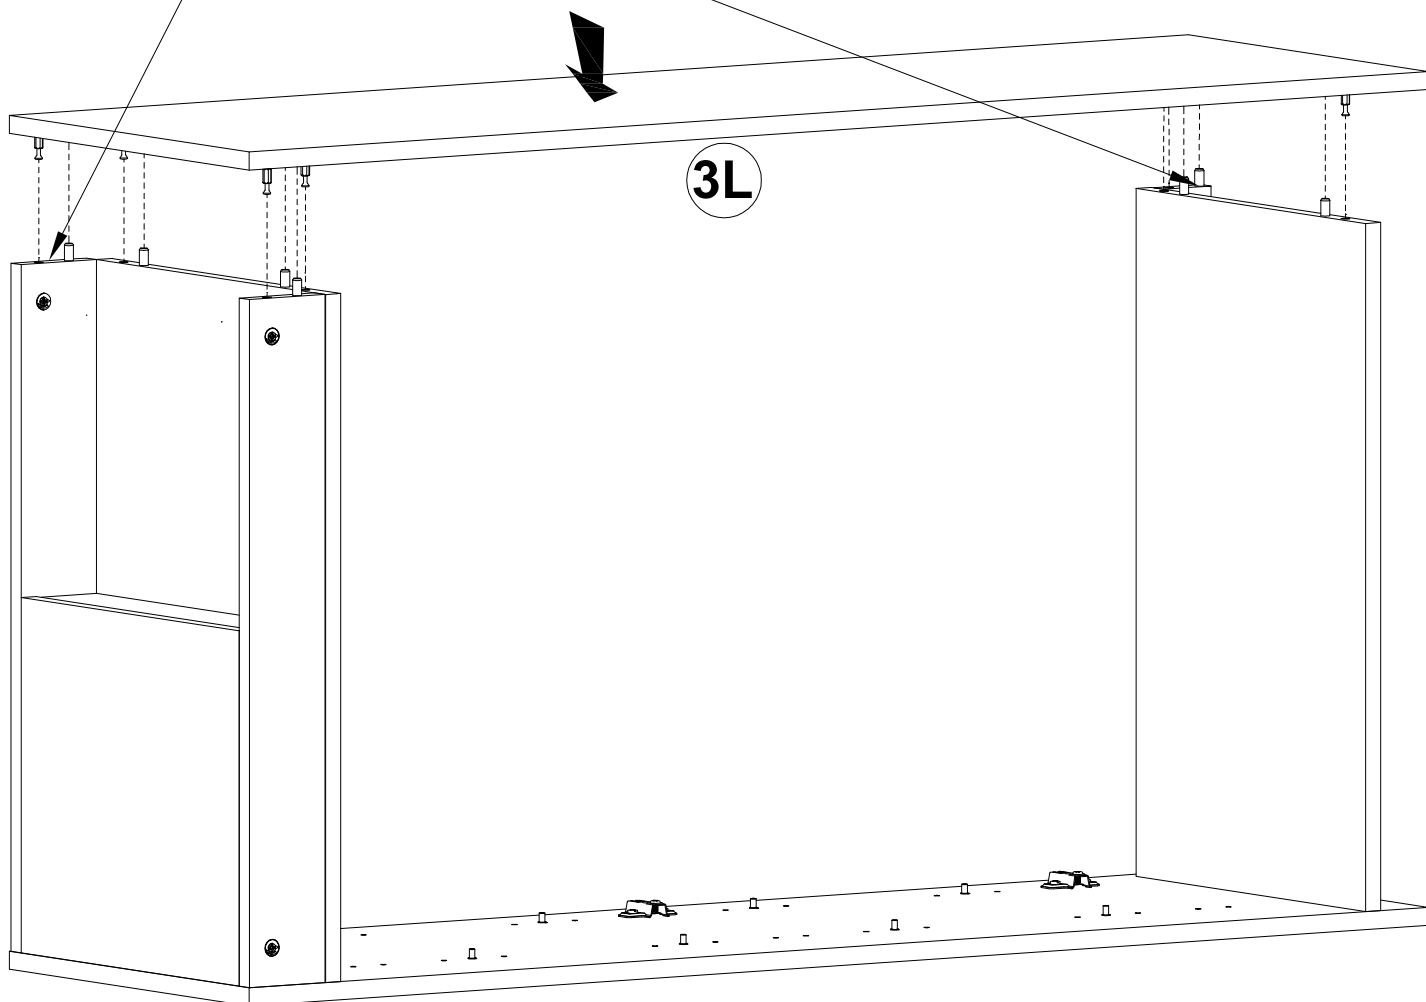

PARIS Schuhkommode 1 33-101-T2E Nr 10/15

R x7	K x1