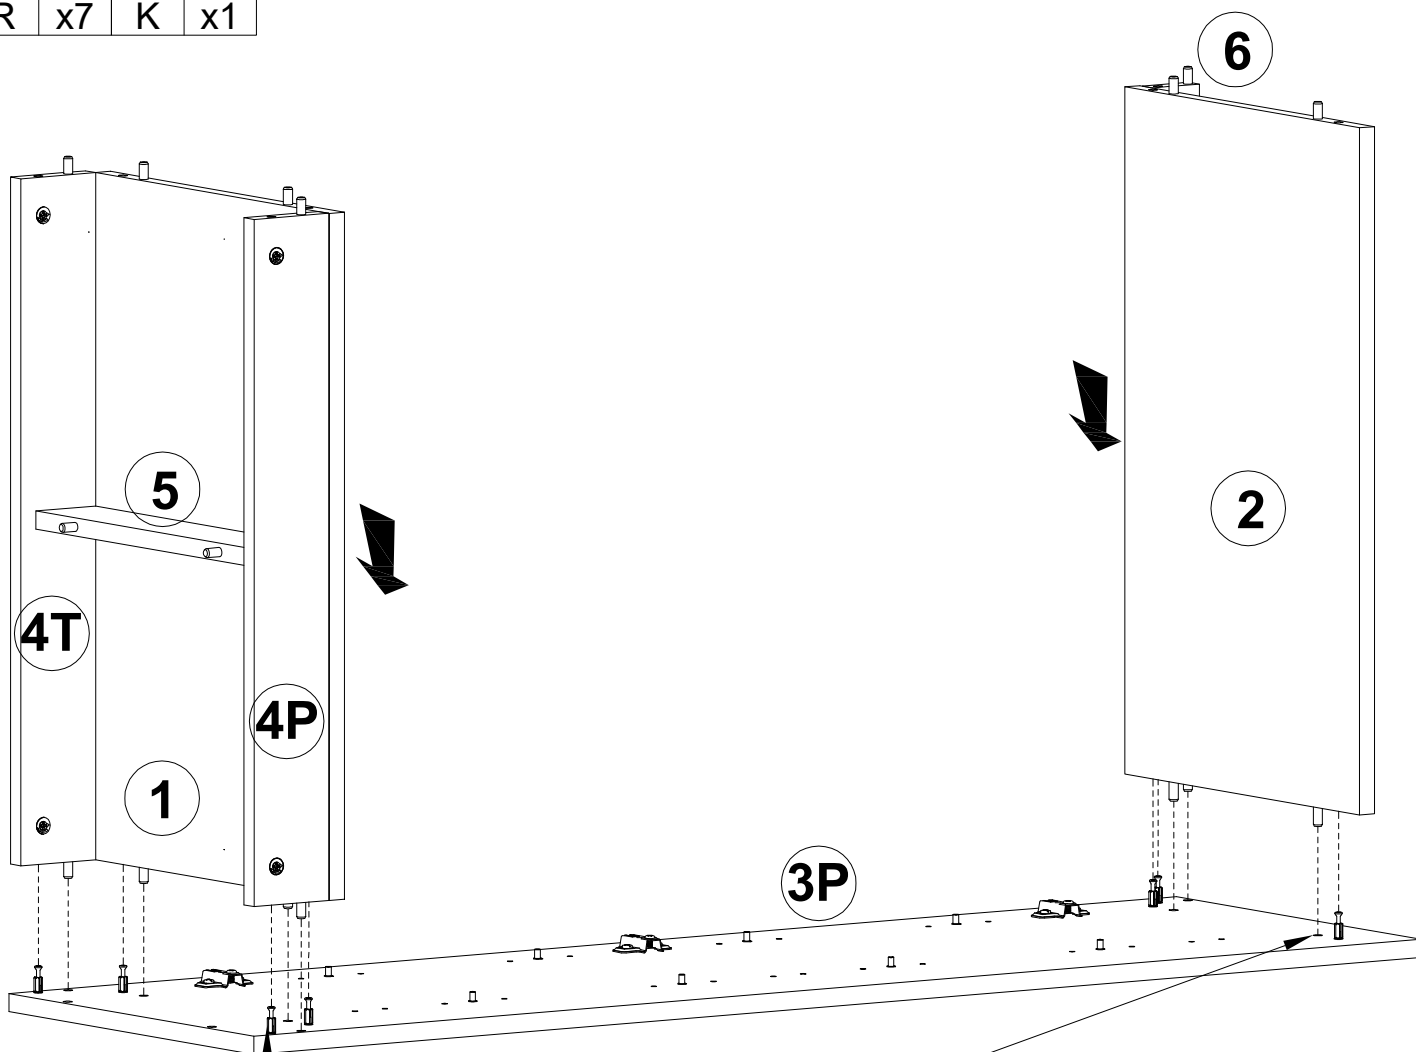

PARIS Schuhkommode 1

33-101-T2E

Nr 2/15

1	610x364x16	x1
2	610x364x16	x1
3L, 3P	380x1250x16	x2
4P, 4T	610x80x16	x2
5	346x64x16	x1
6	610x50x16	x1
7	1120x317,5x3	x1
8	1120x317,5x3	x1
9P, 9T	1118x301x16	x2
10	346x315x16	x1
11	609x360x16	x4

			
A x16	B x16	C x2	P x1

			
H	x6	P	x1
G	x12	B	x2

Ø7x50mm					
					
J	x2	K	x1	R	x2

R

	
R x7	K x1

P

P x1

P