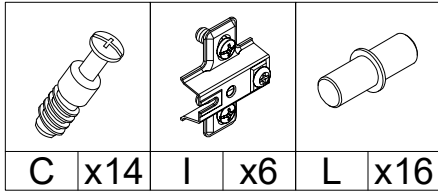

PARIS Schuhkommode 1

33-101-T2E

Nr 2/15

1	610x364x16	x1
2	610x364x16	x1
3L, 3P	380x1250x16	x2
4P, 4T	610x80x16	x2
5	346x64x16	x1
6	610x50x16	x1
7	1120x317,5x3	x1
8	1120x317,5x3	x1
9P, 9T	1118x301x16	x2
10	346x315x16	x1
11	609x360x16	x4

			
A x16	B x16	C x2	P x1

			
H	x6	P	x1
G	x12	B	x2

Ø7x50mm					
					
J	x2	K	x1	R	x2

R

	
R x7	K x1

P

P x1

P