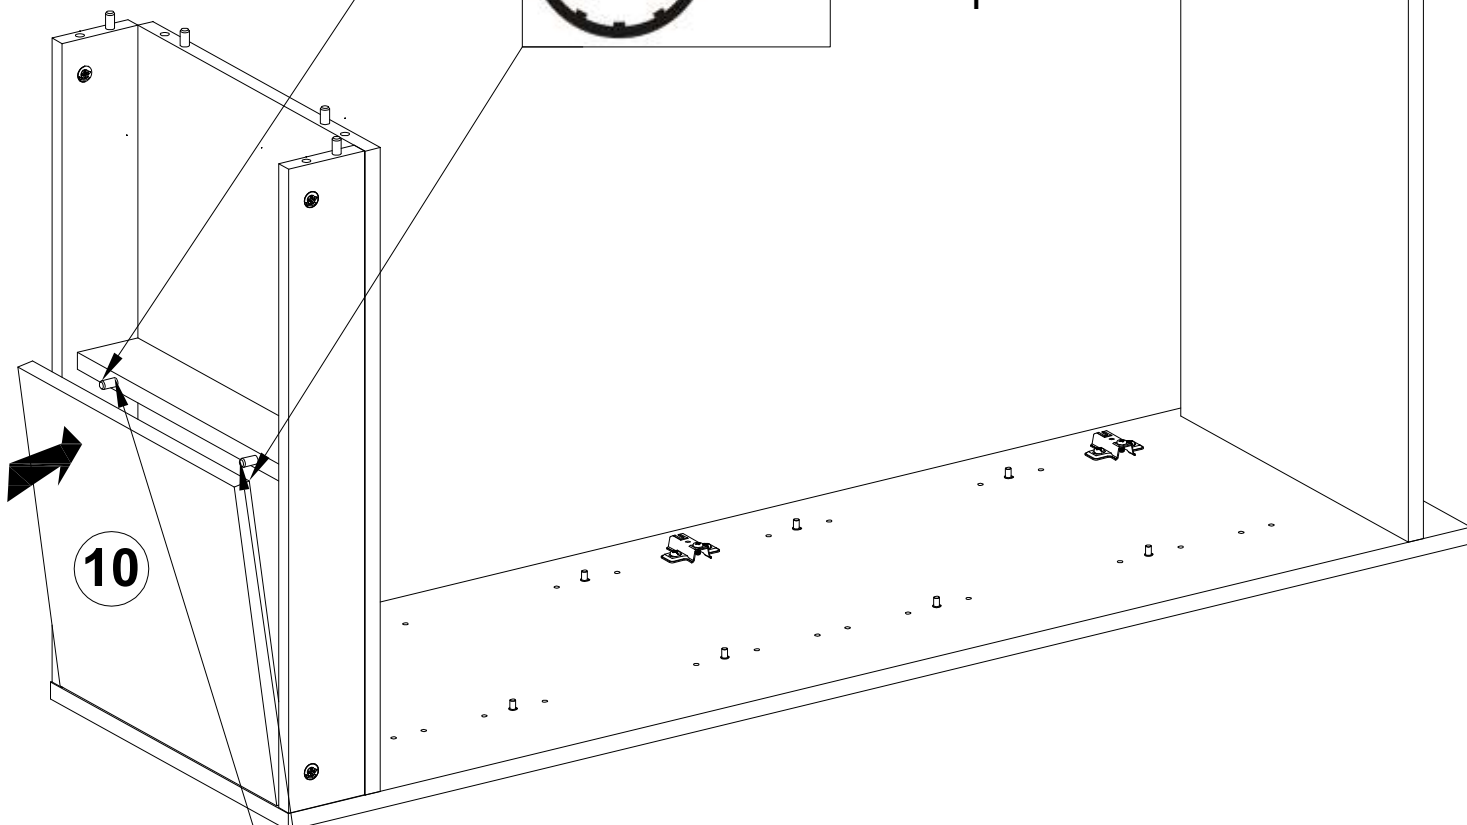

PARIS Schuhkommode 1

33-101-T2E

Nr 2/15

1	610x364x16	x1
2	610x364x16	x1
3L, 3P	380x1250x16	x2
4P, 4T	610x80x16	x2
5	346x64x16	x1
6	610x50x16	x1
7	1120x317,5x3	x1
8	1120x317,5x3	x1
9P, 9T	1118x301x16	x2
10	346x315x16	x1
11	609x360x16	x4

			
A x16	B x16	C x2	P x1

			
H	x6	P	x1
G	x12	B	x2

Ø7x50mm					
					
J	x2	K	x1	R	x2

R

	
R x7	K x1

P

P x1

P