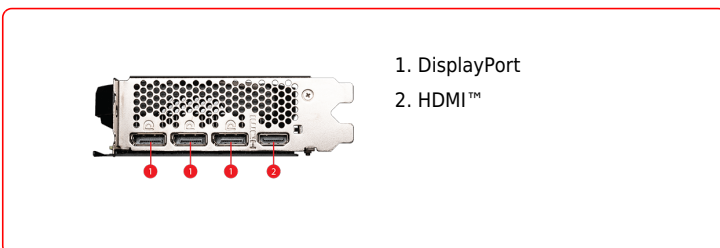

CONNECTIONS

1. DisplayPort
2. HDMI™