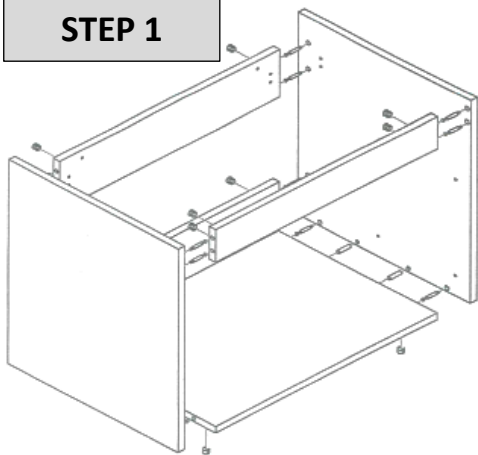

Further products for your bathroom
can be found on

<https://badmoebelkauf.de>

Product-Code:	4313 (dark wood), 4314 (light wood), 4315 (black), 4316 (white)
Dimension Cabinet:	Width: approx. 150 cm, Depth: approx. 45,5 cm, Height: approx. 48 cm
Dimension Mirror:	Width: approx. 60 cm each, Height: approx. 90 cm

Part-List:

No.	Description	Image	Pc.
A	Screw-Plug 8x32		44x
B	Eccentric Screw Ø15		44x
C	Wooden Plug 8x40		4x
D	Screw 3,5x14		20x
E	Angle Connector		2x
F	480 mm		2x
G	Wall Bracket		2x
H	350 mm		2x

STEP 1