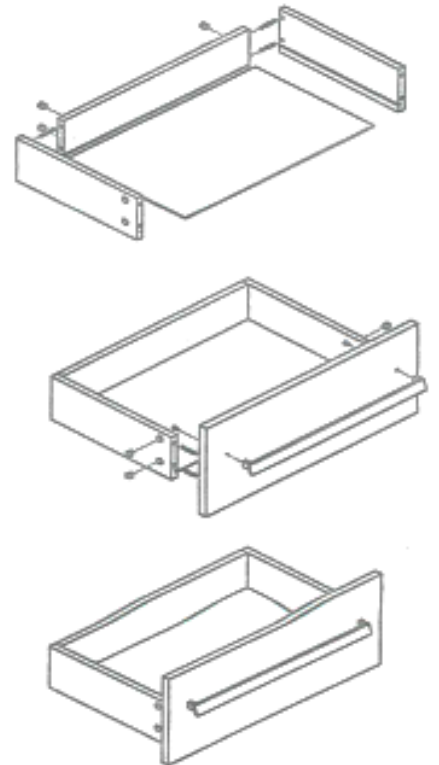

Part-List:

No.	Description	Image	Pc.
A	Screw-Plug 8x32		44x
B	Eccentric Screw Ø15		44x
C	Wooden Plug 8x40		4x
D	Screw 3,5x14		20x
E	Angle Connector		2x
F	480 mm		2x
G	Wall Bracket		2x
H	350 mm		2x

STEP 3