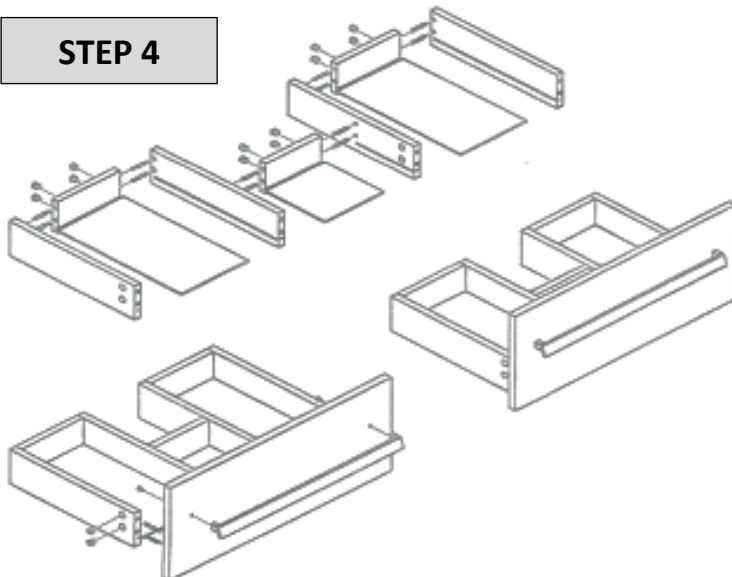

Part-List:

No.	Description	Image	Pc.
A	Screw-Plug 8x32		44x
B	Eccentric Screw Ø15		44x
C	Wooden Plug 8x40		4x
D	Screw 3,5x14		20x
E	Angle Connector		2x
F	480 mm		2x
G	Wall Bracket		2x
H	350 mm		2x

STEP 3

STEP 4