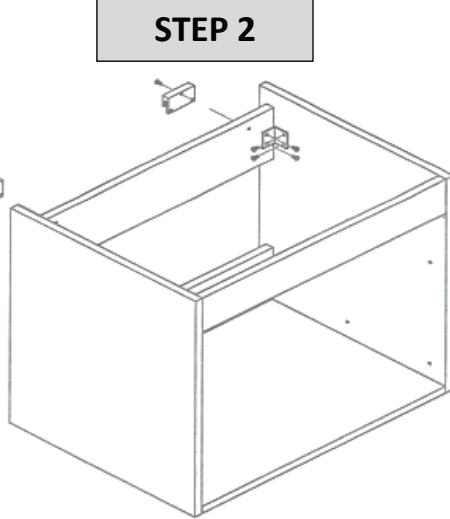

STEP 2

STEP 3