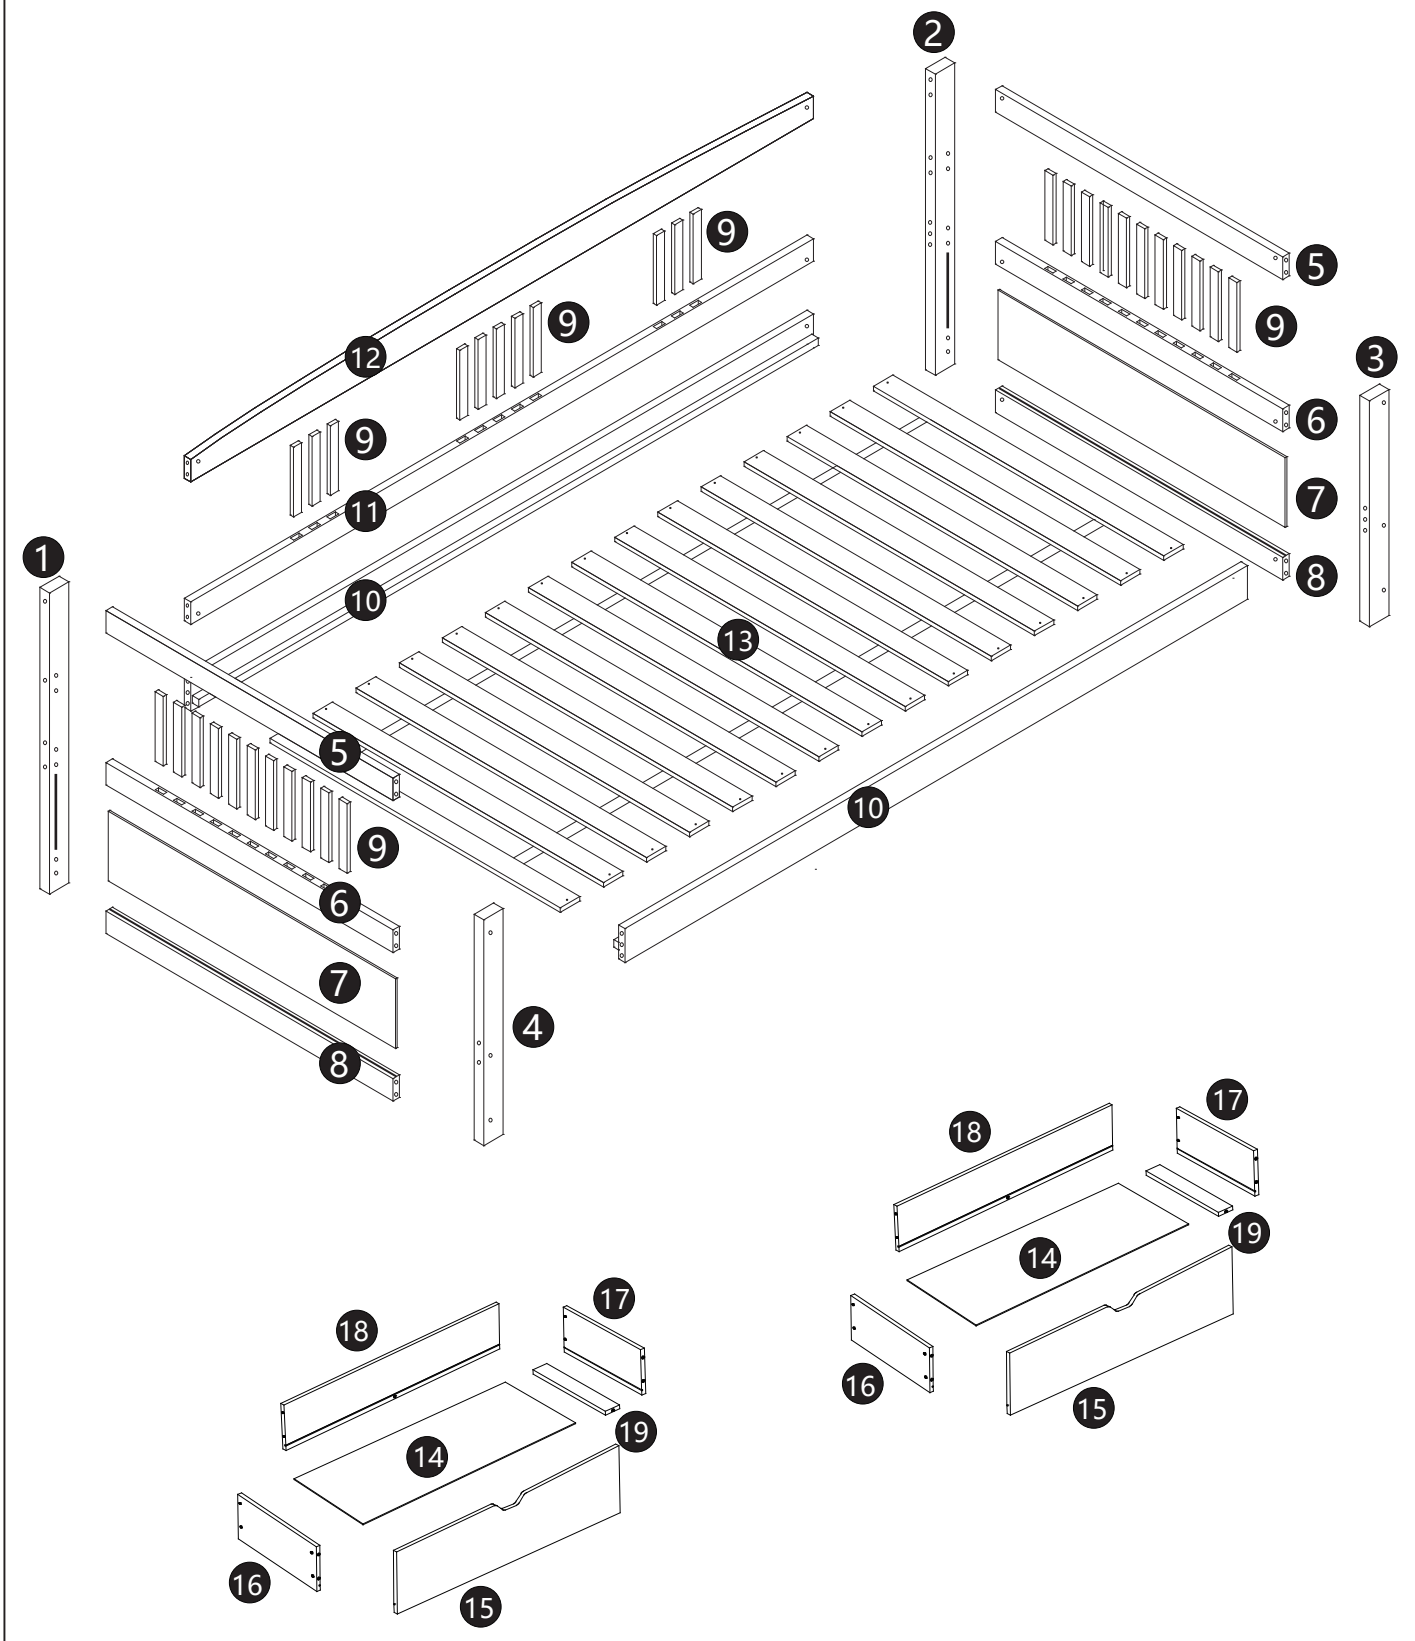

MONTAGEINSTRUKTIONEN

Tagesbett

WF324406

WF324407

Detailansicht

WF324406

1 x 1 	2 x 1 	3 x 1 	4 x 1 
5 x 2 	6 x 2 	8 x 2 	9 x 33 
10 x 2 	11 x 1 	12 x 1 	

WF324407

7 x 2

13 x 1

14 x 2

15 x 2

16 x 2

17 x 2

18 x 2

19 x 2

WF324406

A  M6*70mm (12pcs)	B  M6*100mm(12pcs)	C  Φ10*13mm (24pcs)
D  Φ8*30mm (20pcs)	E  Φ4*30mm(42pcs)	F  (1pc)
G  (1pc)	H  (12pcs)	I  Φ3.5*14mm(16pcs)
J  (12pcs)	K  (8pcs)	L  (4pcs)

VERWENDEN SIE KEINE POWER TOOLS, um dieses Produkt zusammenzubauen!
 Do not use power tools to assemble this product!

SCHRITT 5:

B		C		D		F	
12PCS		12PCS		8PCS		1PC	

SCHRITT 6:

E 	G 	L 
34PCS	1PC	4PCS

SCHRITT 7:

E		G		H		I		J		K	
8PCS		1PC		12PCS		16PCS		12PCS		8PCS	

x2

SCHRITT 8: