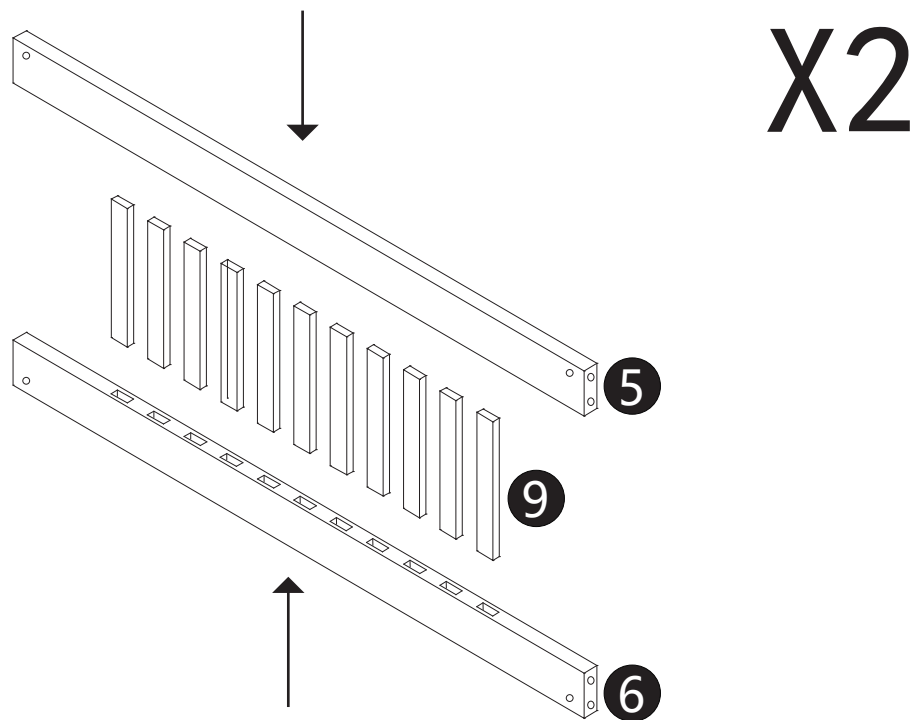

Anmerkung:
Wir empfehlen Ihnen, Ihr Bett im flachen Boden zusammenzubauen

Note:

We recommend you to assemble your bed in flat floor

SCHRITT 1: