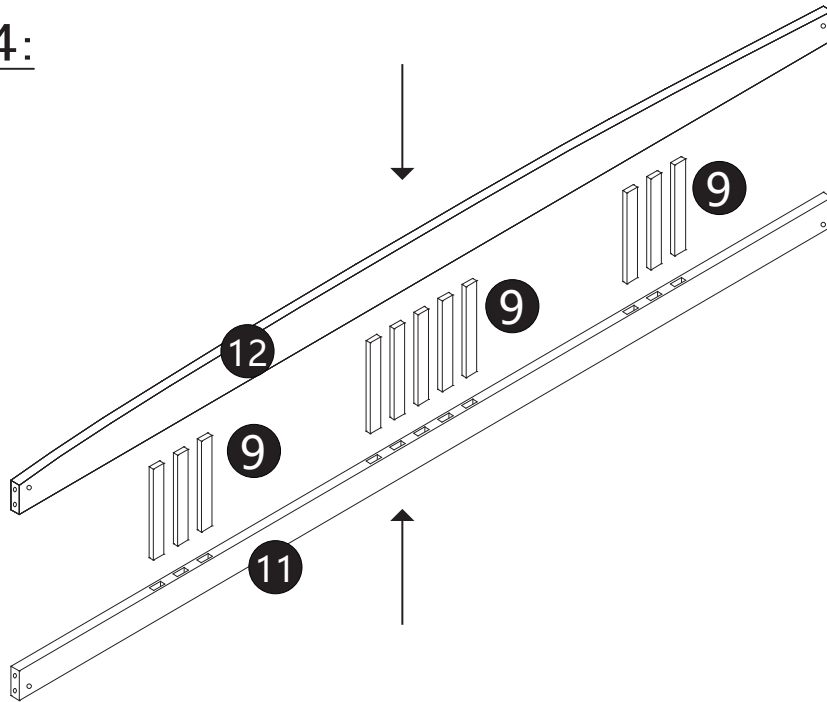

WF324406

A  M6*70mm (12pcs)	B  M6*100mm(12pcs)	C  Φ10*13mm (24pcs)
D  Φ8*30mm (20pcs)	E  Φ4*30mm(42pcs)	F  (1pc)
G  (1pc)	H  (12pcs)	I  Φ3.5*14mm(16pcs)
J  (12pcs)	K  (8pcs)	L  (4pcs)

VERWENDEN SIE KEINE POWER TOOLS, um dieses Produkt zusammenzubauen!
 Do not use power tools to assemble this product!

SCHRITT 5:

B		C		D		F	
12PCS		12PCS		8PCS		1PC	

SCHRITT 6:

E 	G 	L 
34PCS	1PC	4PCS

SCHRITT 7:

E		G		H		I		J		K	
8PCS		1PC		12PCS		16PCS		12PCS		8PCS	

x2

SCHRITT 8: