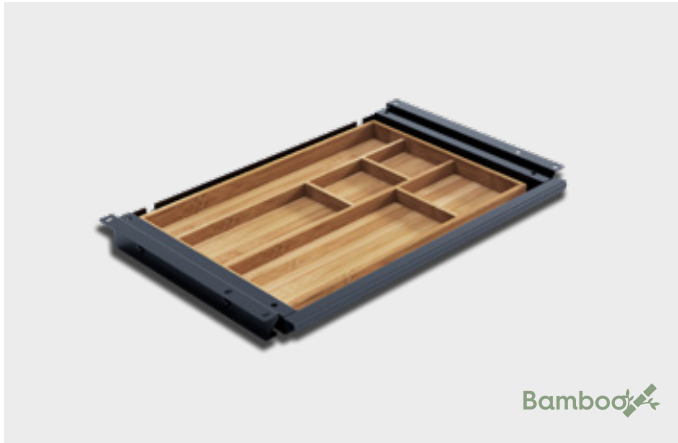

# Stationery drawer SN Grip

Bamboo

Surface colour		Dimensions	
Jet Black	●	Length (mm)	424,6
Pure Silver	●	Height (mm)	38,4
Traffic White	○	Width (mm)	264,5